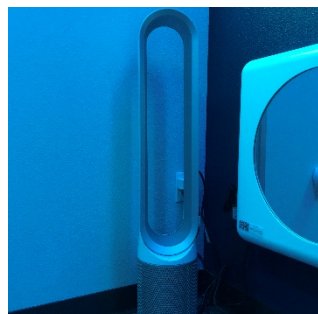

Fan:

- Control amount of wind using app
- Direct or oscillating breeze
- Helps: Sensory Stimulation, Cooling, Calming, Focus
- Sense Alert: Motion, Sound