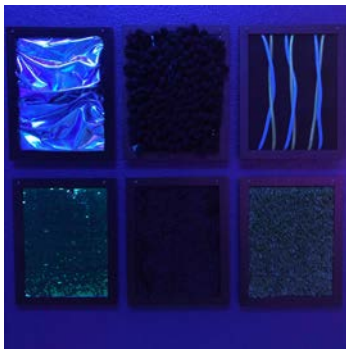

Tactile Wall:

- 6 panels with a variety of tactile sensations
- Helps: Tactile Stimulation, Encourage Movement, Calming
- Sense Alert: Texture