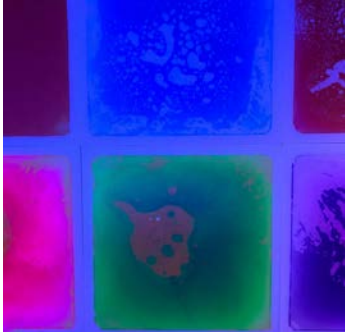

Gel Floor Tiles:

- Move gel with hands or feet
- Helps: Sensory Stimulation, Perceptual Development
- Sense Alert: Texture