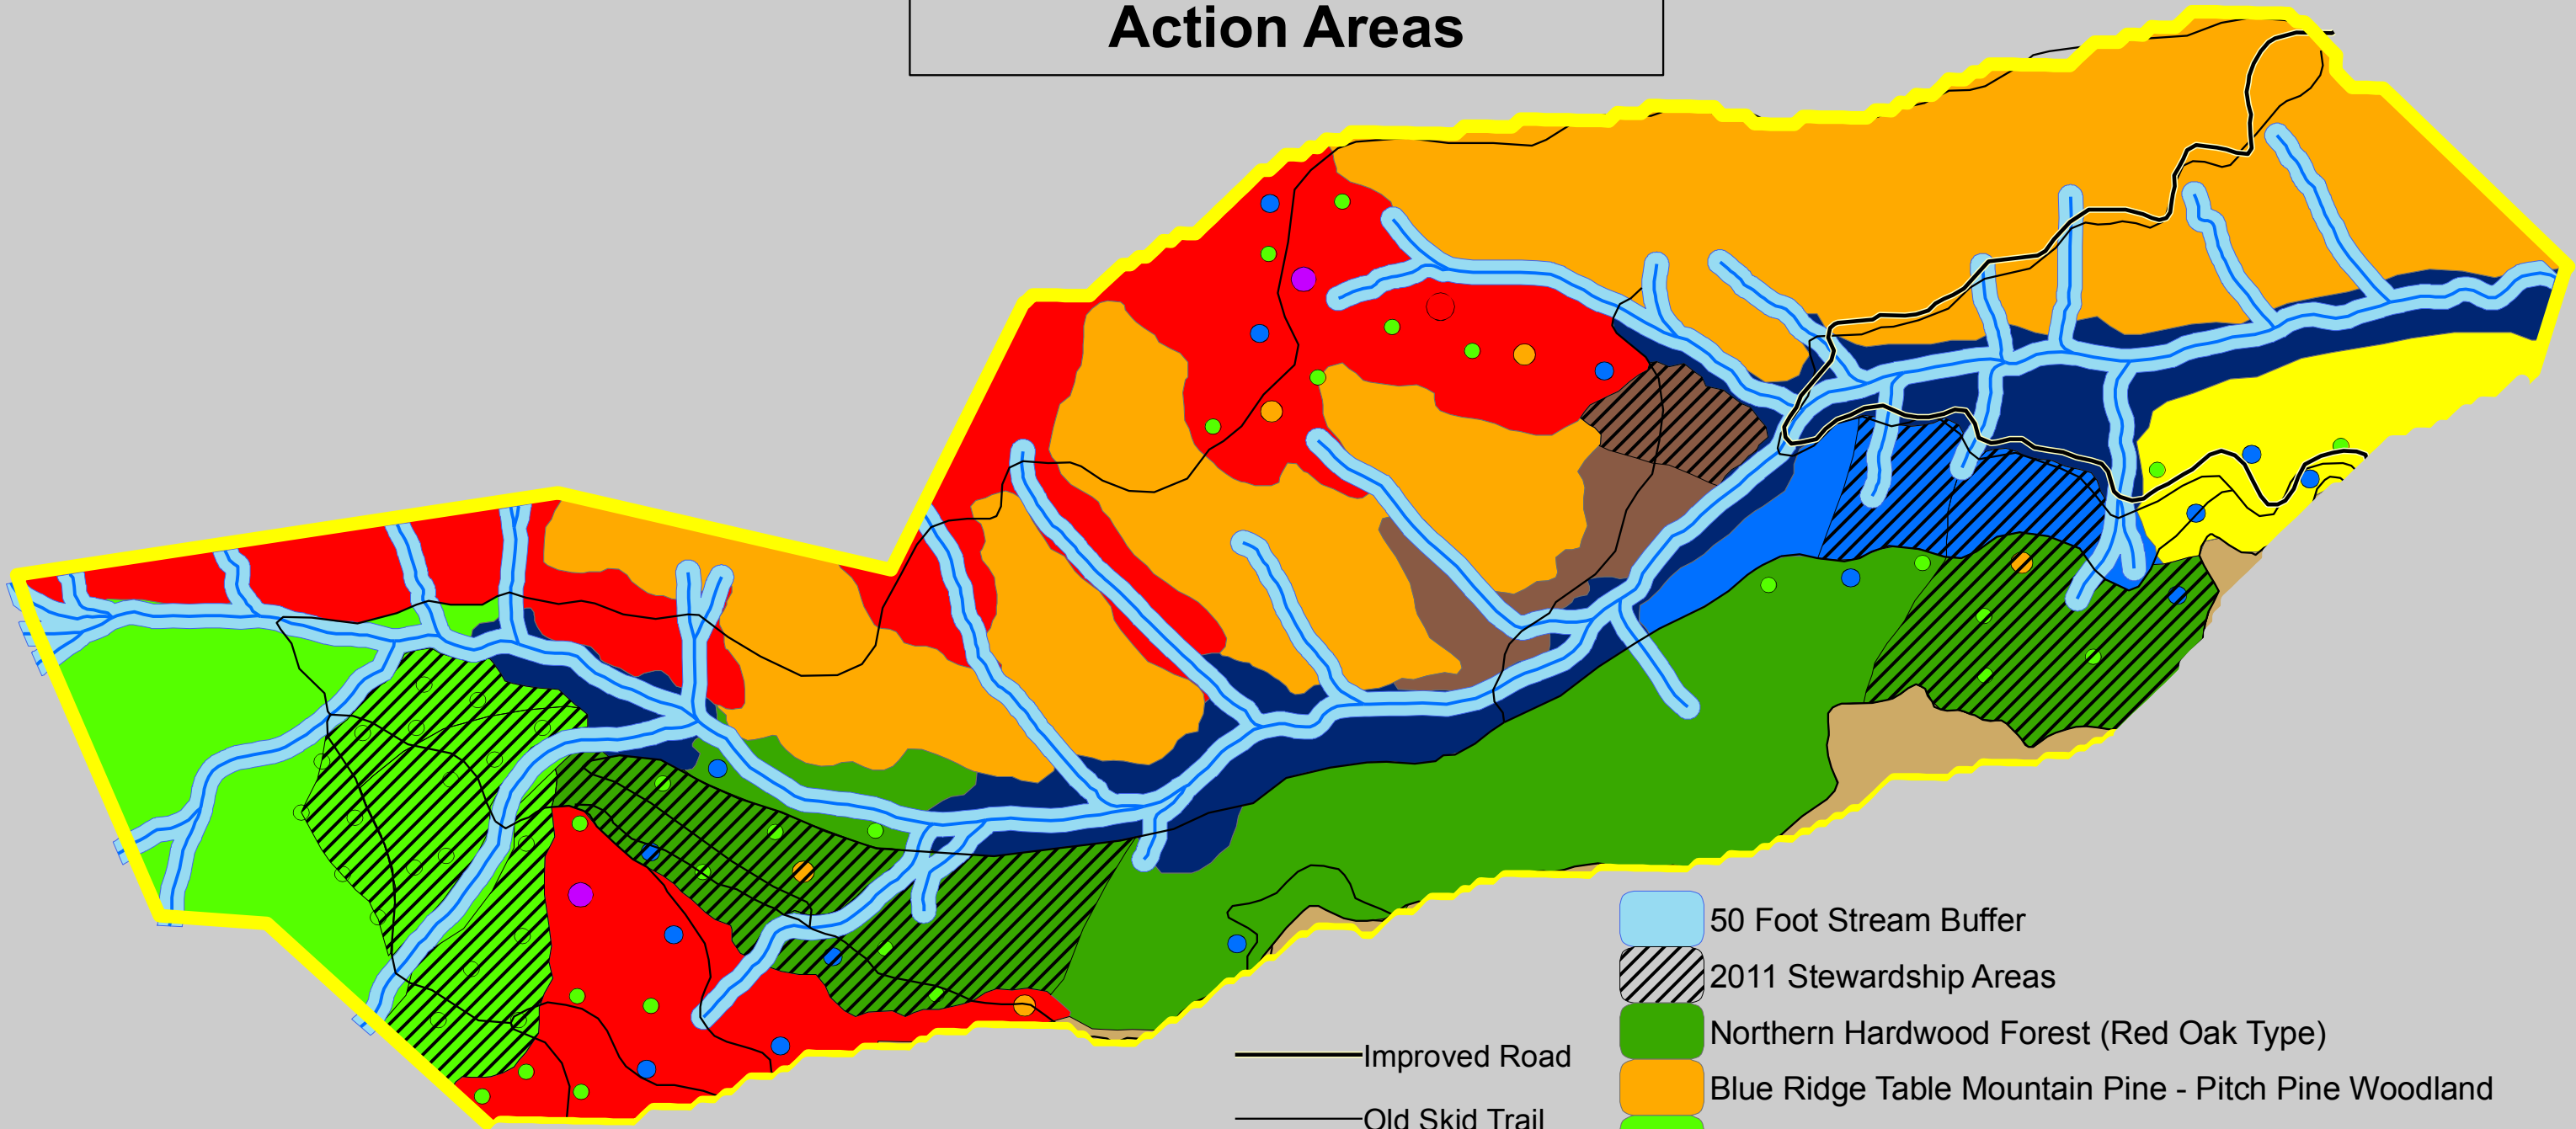

Map 17. Rocky Branch 2012 Stewardship Action Areas

- 50 Foot Stream Buffer
 - 2011 Stewardship Areas
 - Northern Hardwood Forest (Red Oak Type)
 - Blue Ridge Table Mountain Pine - Pitch Pine Woodland
 - Northern Hardwood Forest (Typic Type)
 - High-Elevation Red Oak Forest (Deciduous Shrub Type)
 - Southern Appalachian Acid Cove Forest
 - Appalachian Montane Oak Hickory Forest (Acidic Type)
 - Chestnut Oak Forest (Xeric Ridge Type)
 - Southern Appalachian Cove Forest
 - Early Successional Montane Oak Hickory/White Pine Forest
-
- Improved Road
 - Old Skid Trail
- Regeneration Gaps
- <0.5 ac.
 - 1 ac.
 - 2 ac.
 - 3 ac.
 - 5 ac.