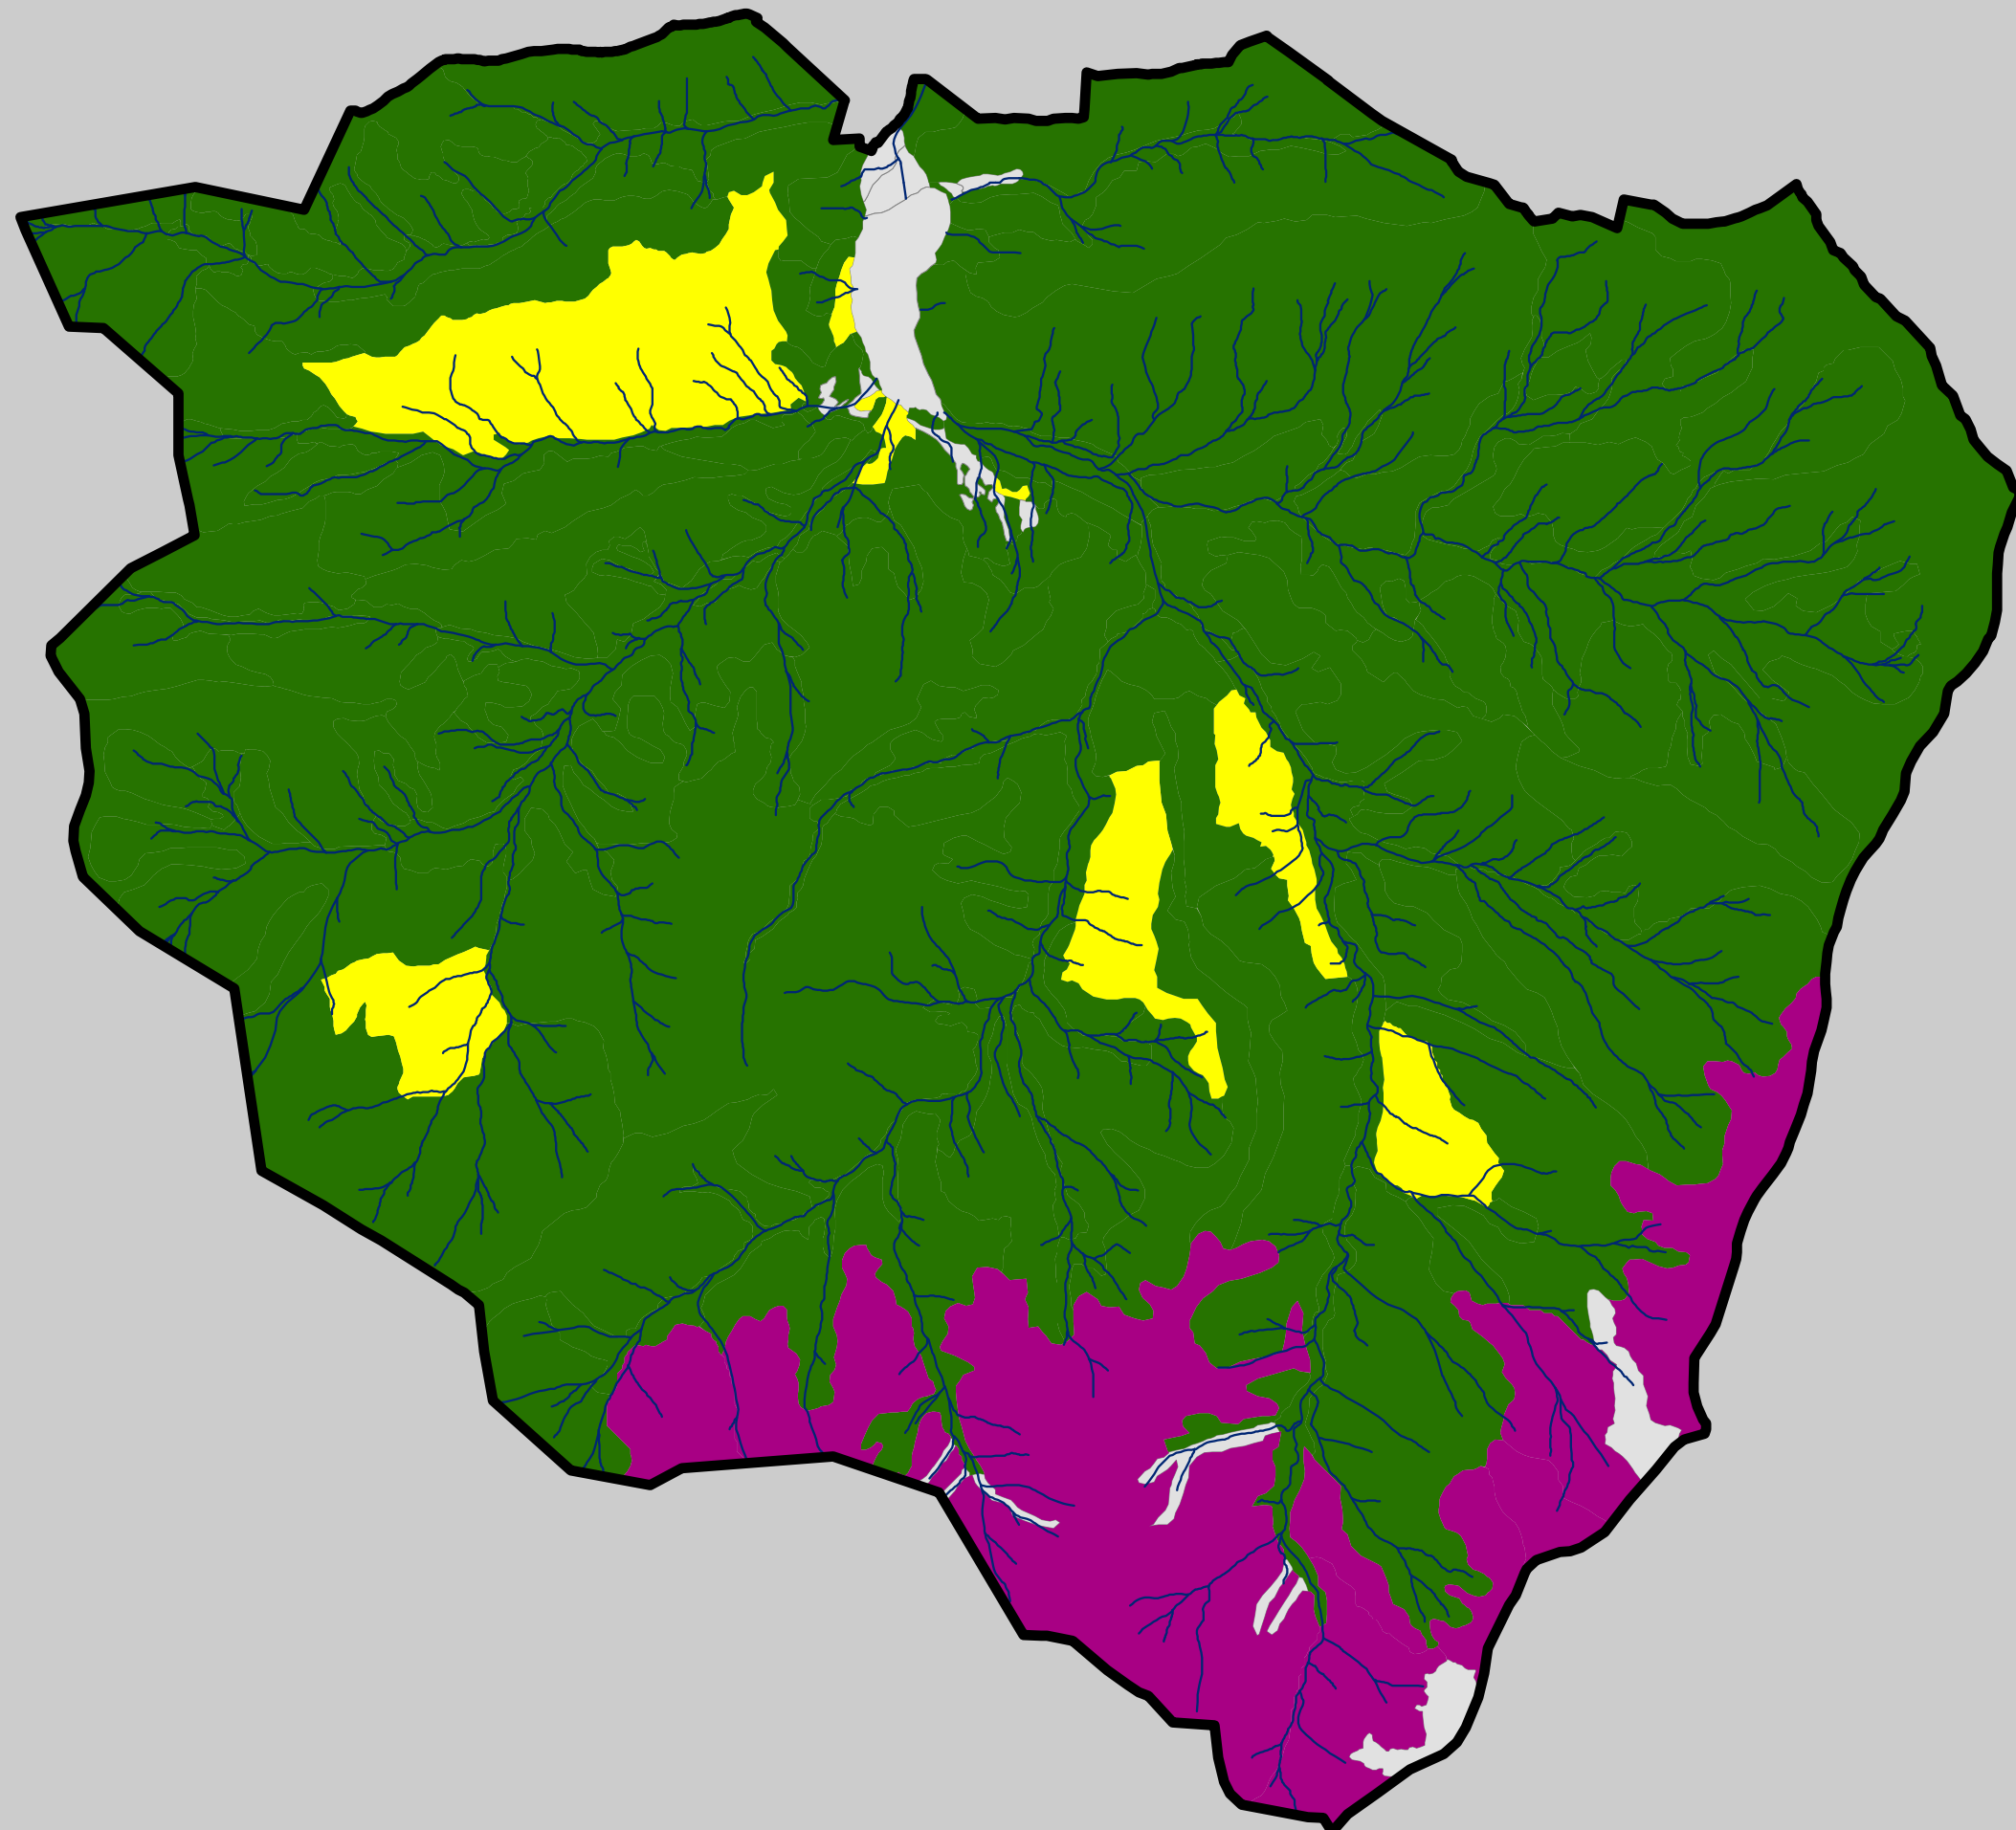

Map 9. Waynesville Watershed Forest Successional Stages

-  Stem Exclusion-Understory Reinitiation Transitional
-  Understory Reinitiation
-  Stem Exclusion
-  Non-Forested

Prepared by:
**Western Carolina
Forest Sustainability
Initiative**