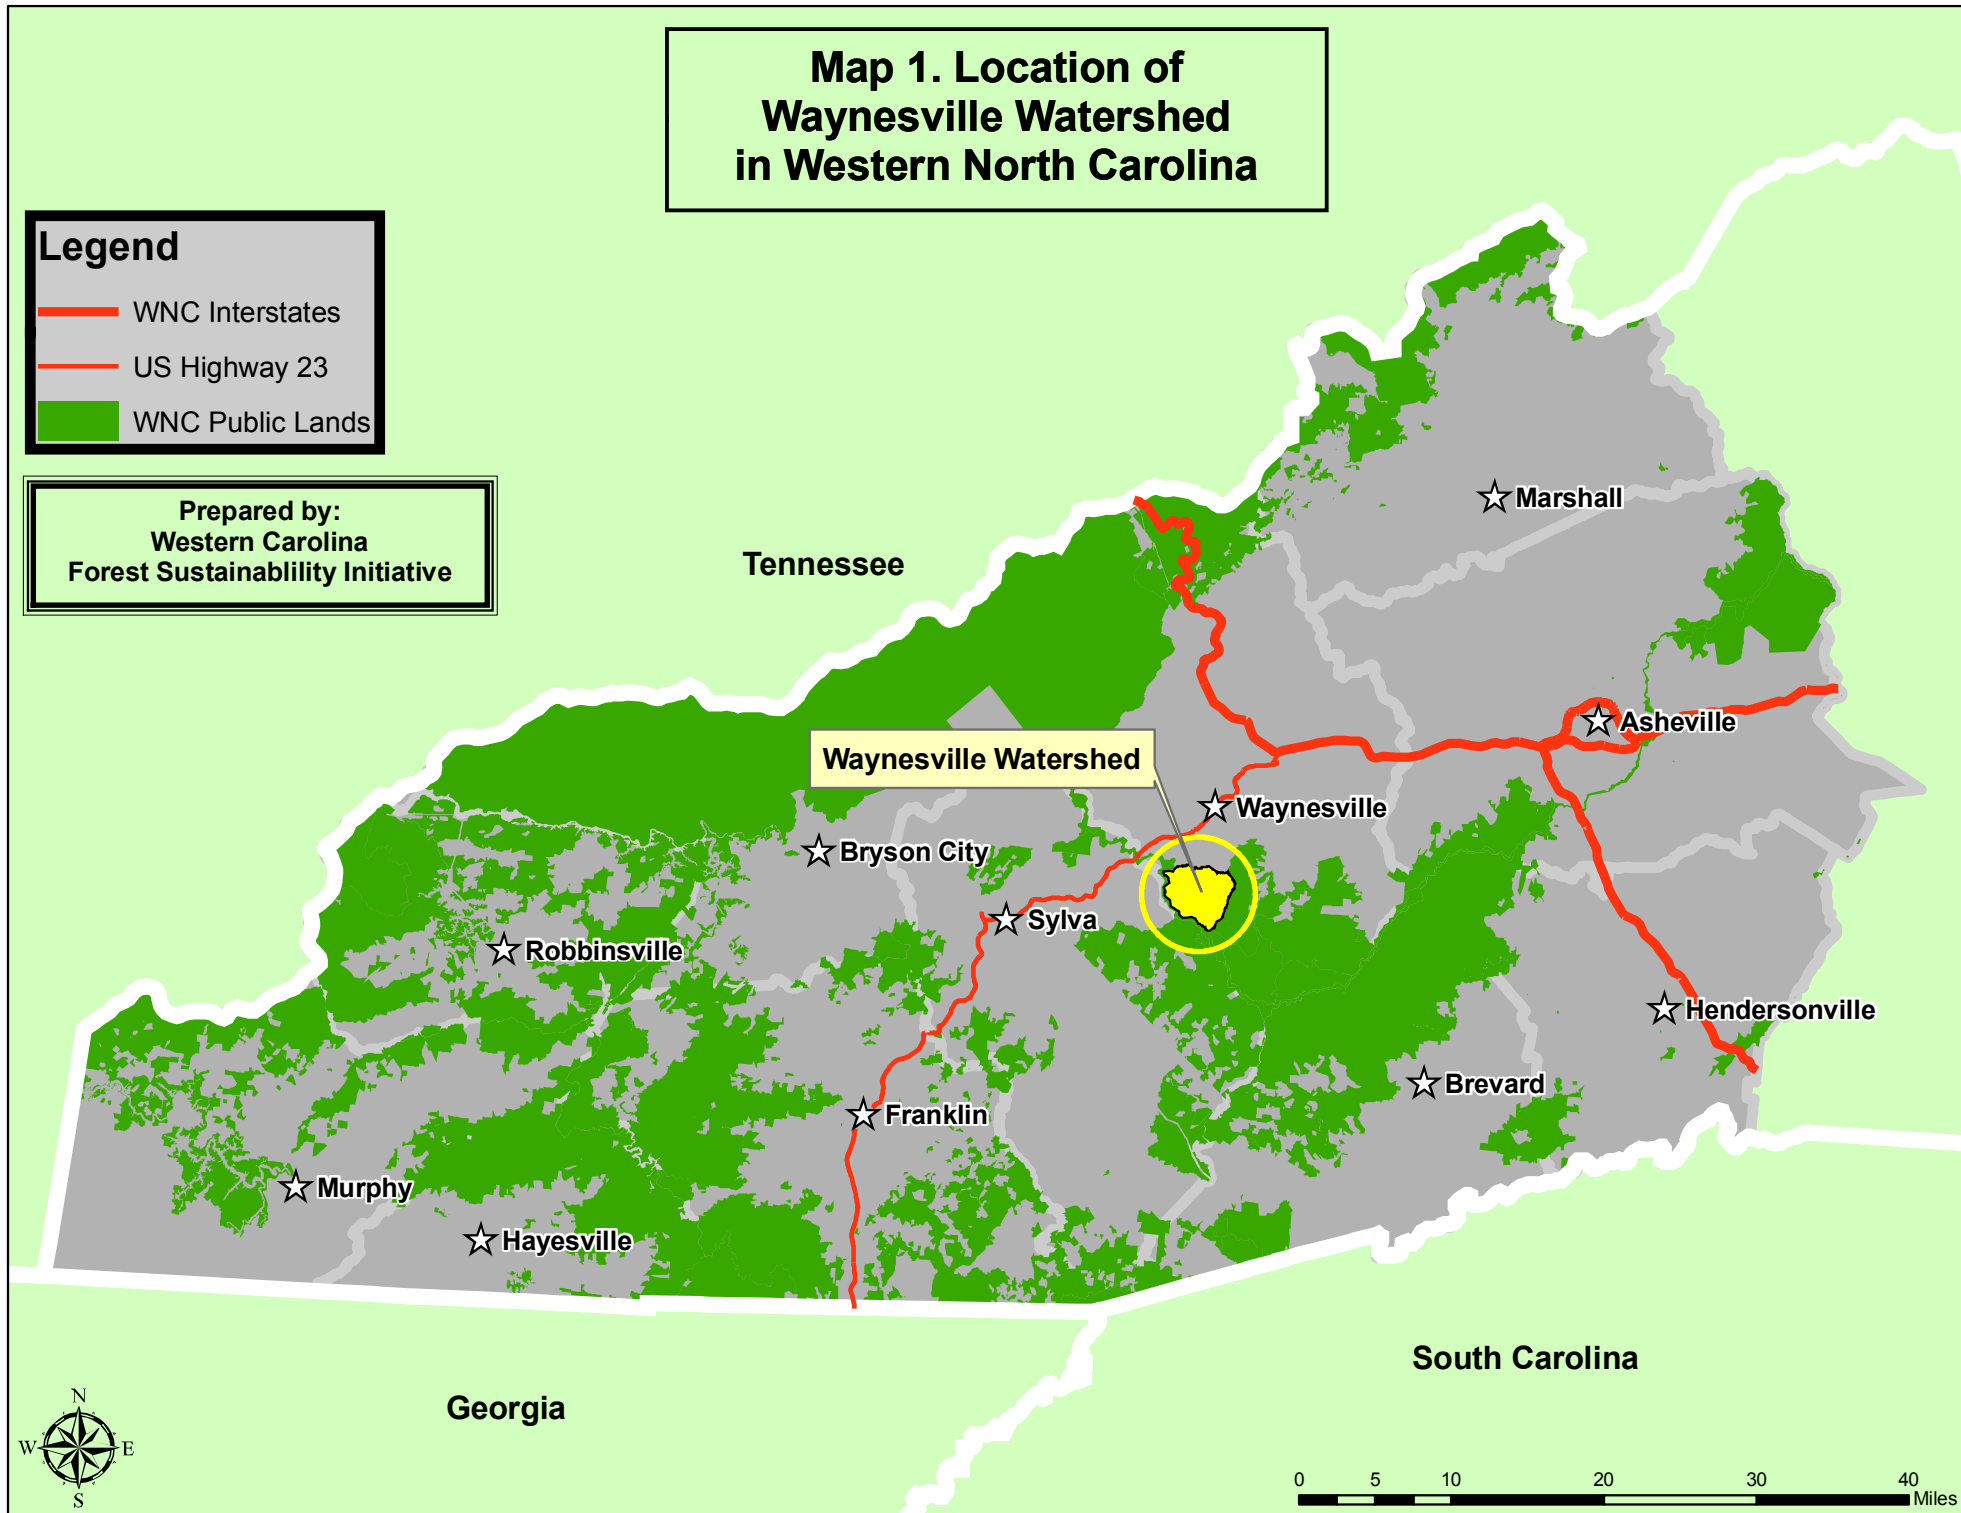

Map 1. Location of Waynesville Watershed in Western North Carolina

Legend

- WNC Interstates
- US Highway 23
- WNC Public Lands

Prepared by:
Western Carolina
Forest Sustainability Initiative

Waynesville Watershed

☆ Marshall

☆ Asheville

☆ Waynesville

☆ Bryson City

☆ Sylva

☆ Robbinsville

☆ Hendersonville

☆ Brevard

☆ Franklin

☆ Murphy

☆ Hayesville

South Carolina

Georgia