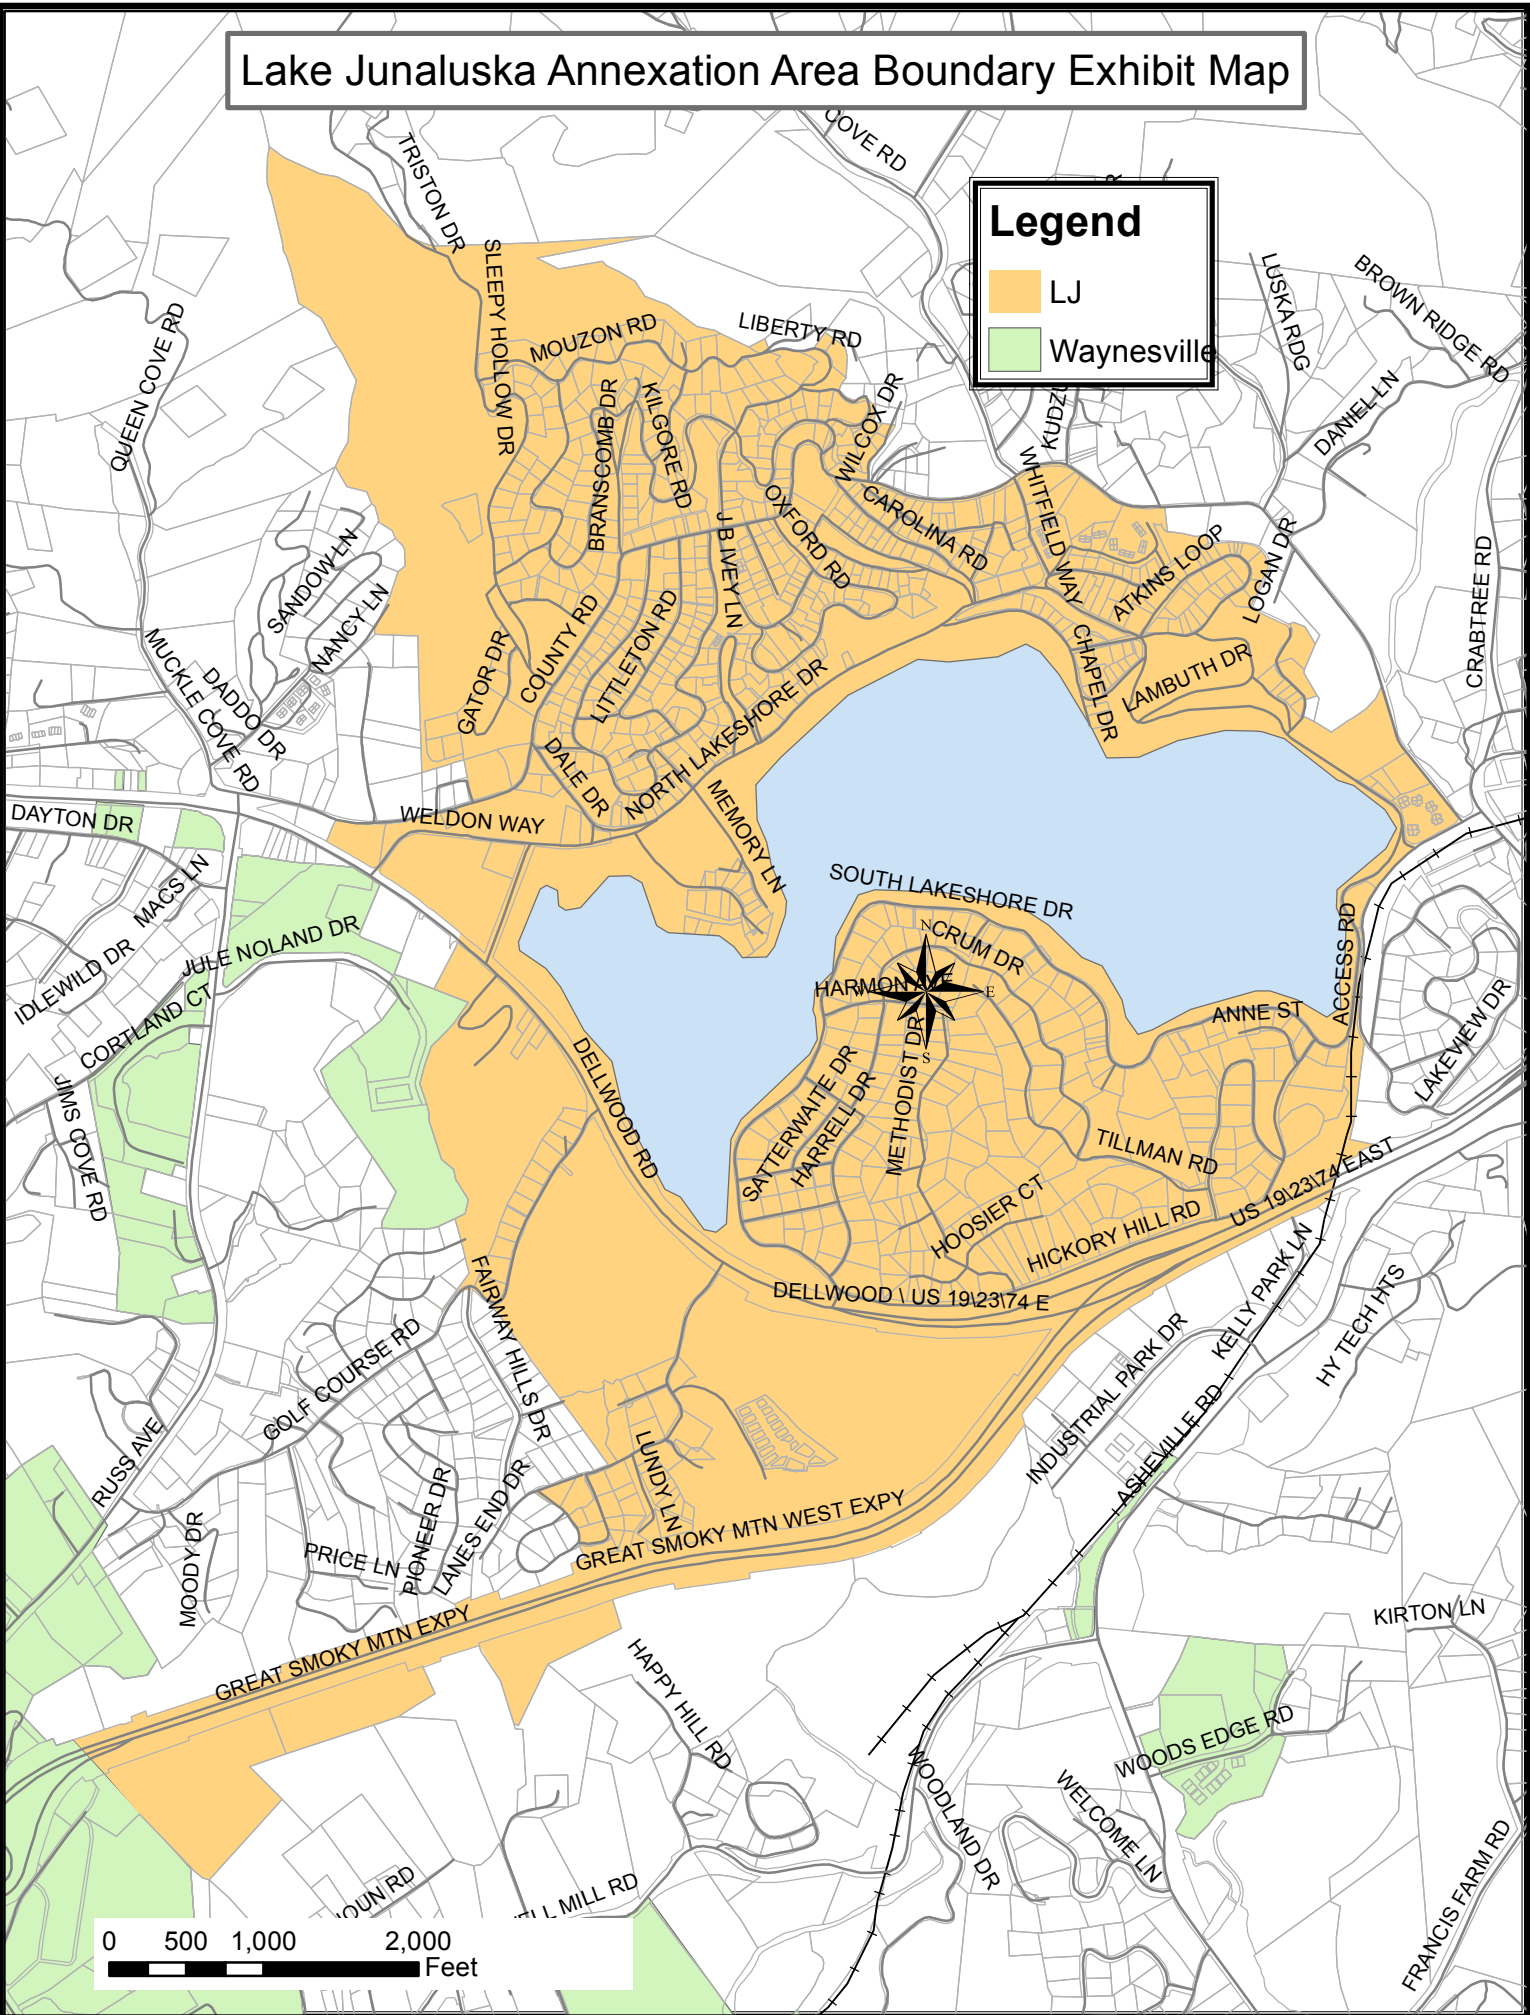

Lake Junaluska Annexation Area Boundary Exhibit Map

Legend

- LJ
- Waynesville

0 500 1,000 2,000 Feet