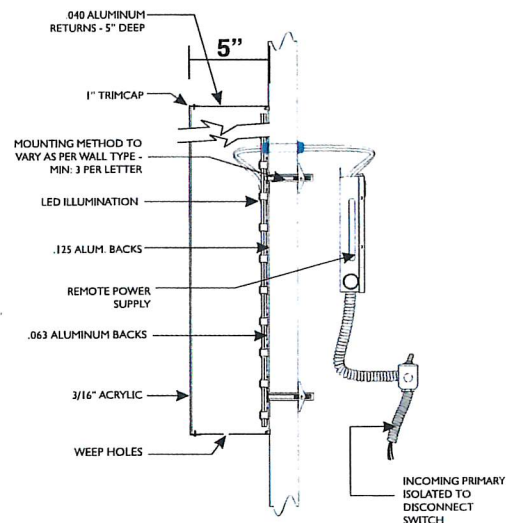

ILLUMINATED CHANNEL LETTERS

QUANTITY: ONE (1) SET

LETTER RETURN: 5"

RETURN COLOR: BLACK

FACE: 7328 WHITE ACRYLIC WITH DIGITAL PRINT OVERLAY

ILLUMINATION: WHITE L.E.D.

MOUNTING: FLUSH

TRIM CAP: BLUE