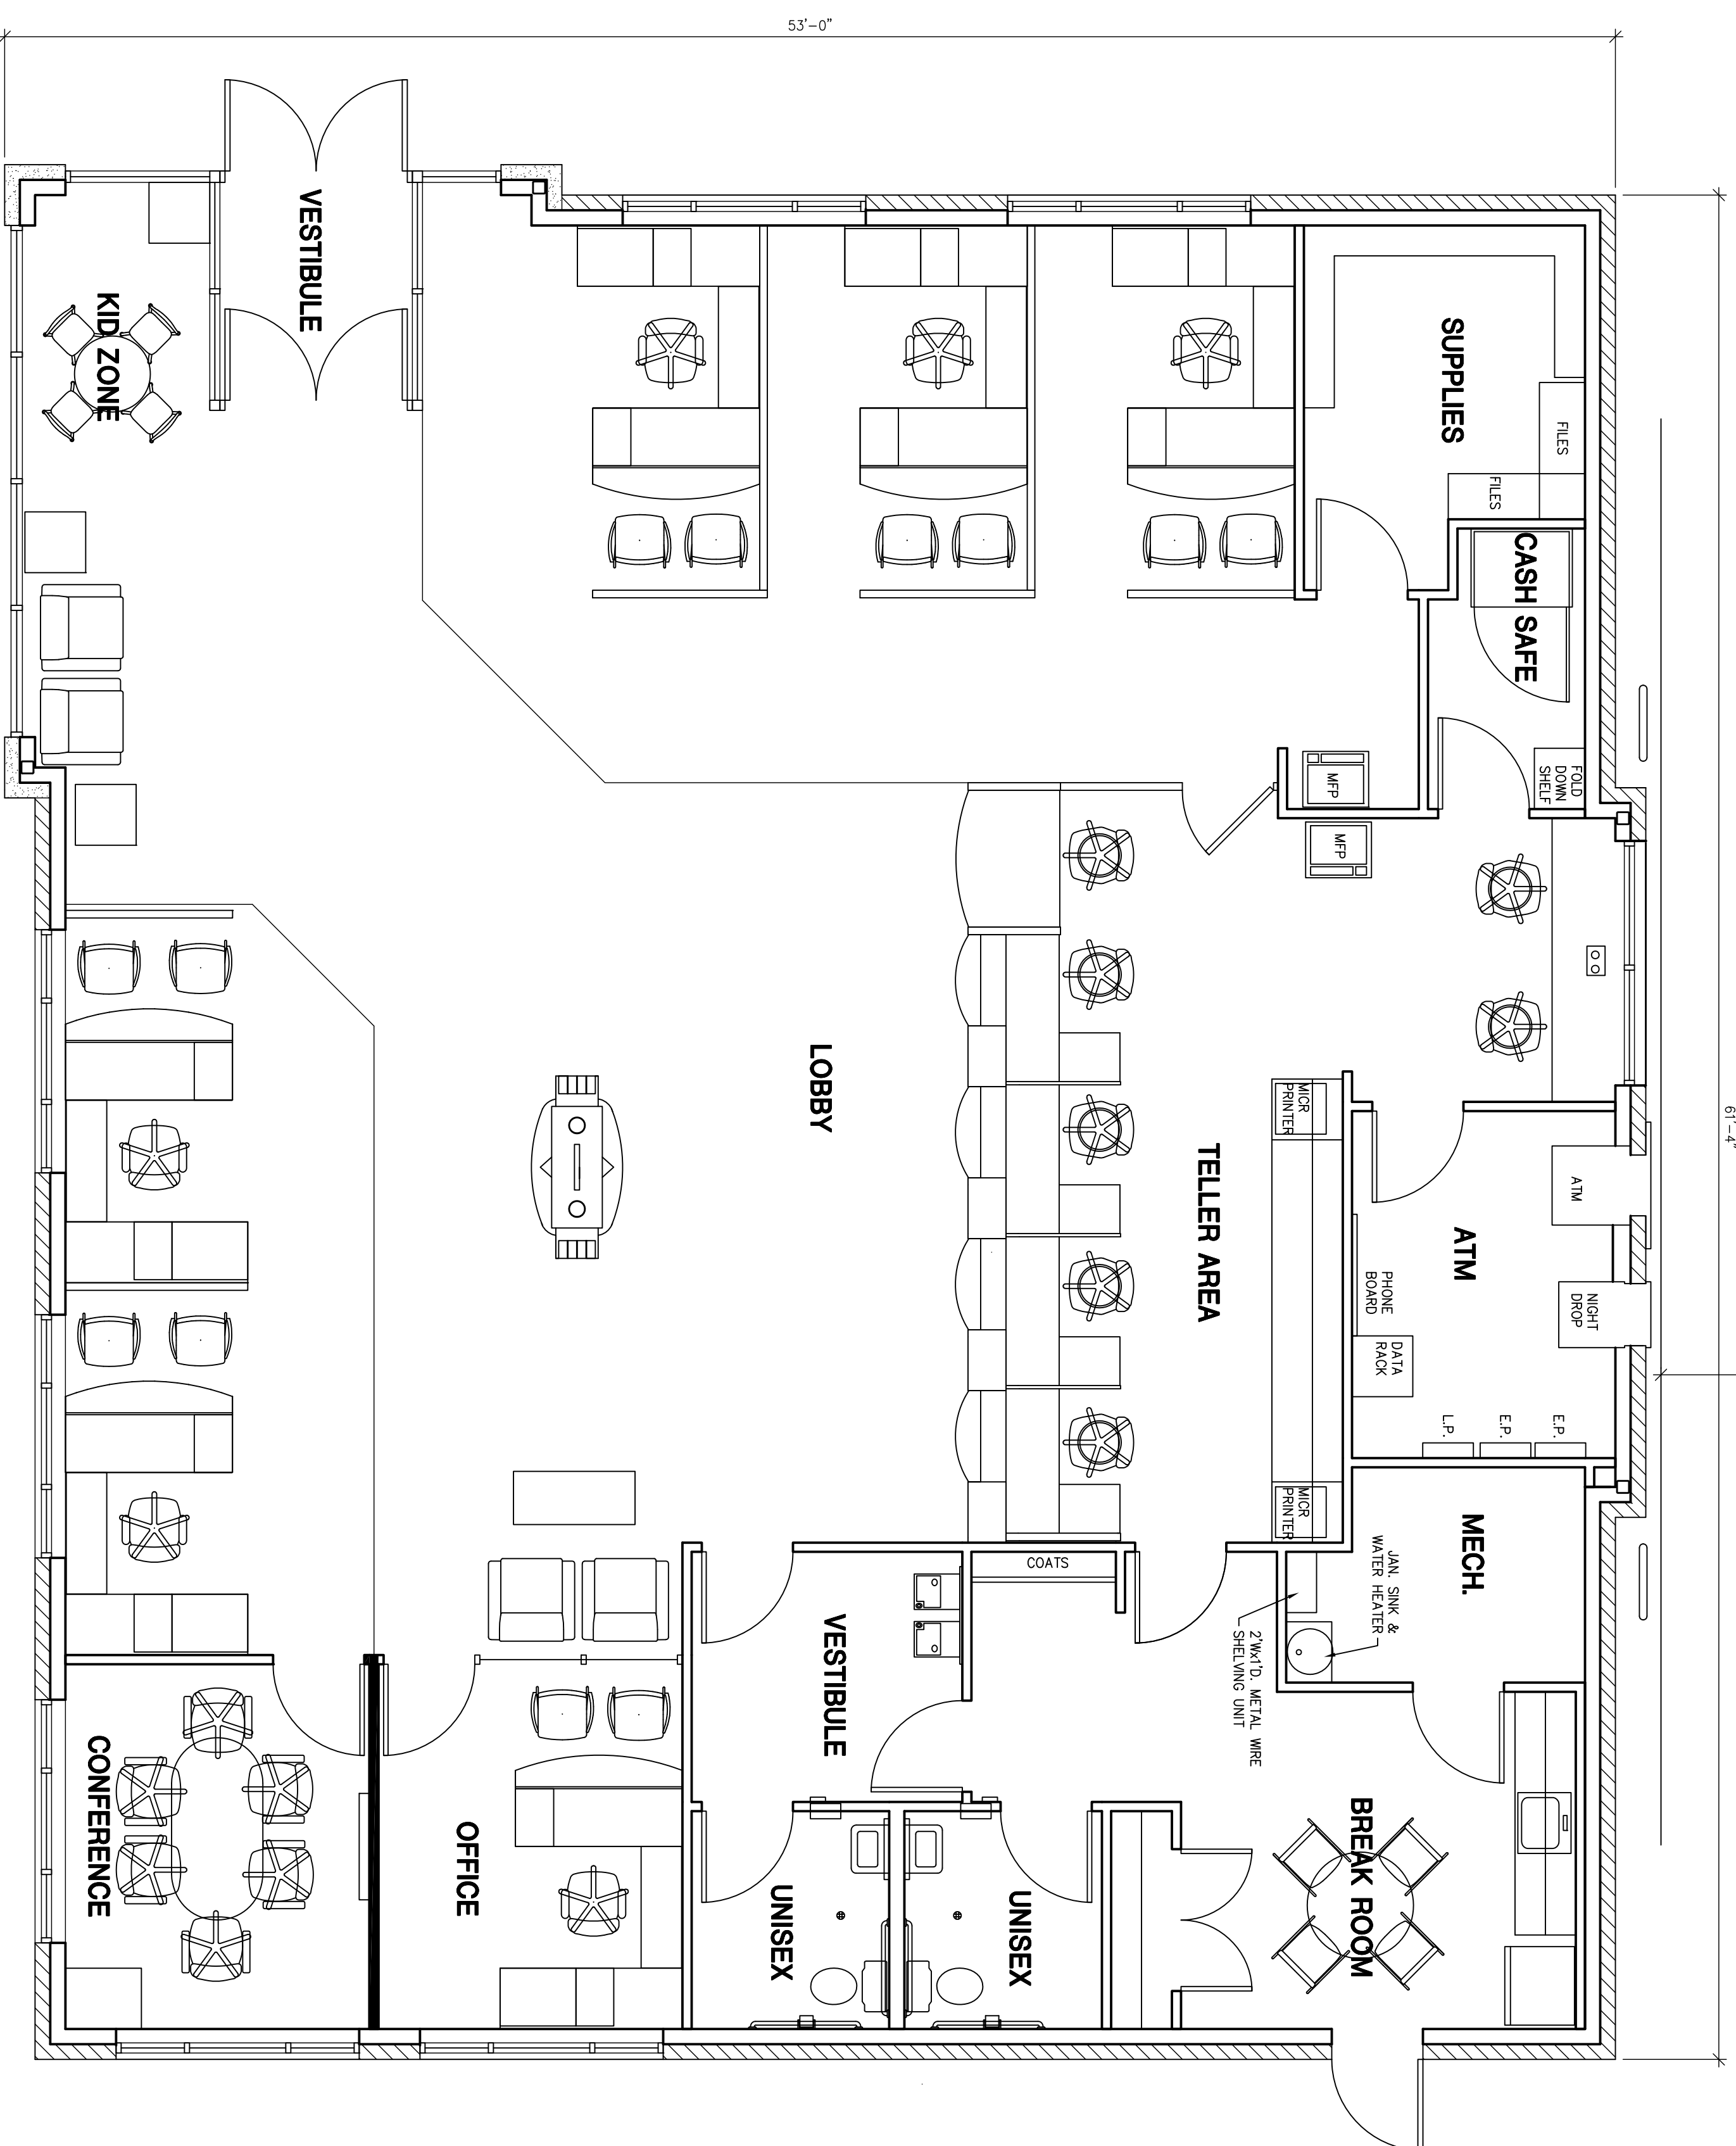

10'-0"  
10'-5"  
10'-0"

61'-4"

# FLOOR PLAN

7739 MONTGOMERY RD  
SYCAMORE TOWNSHIP, OH