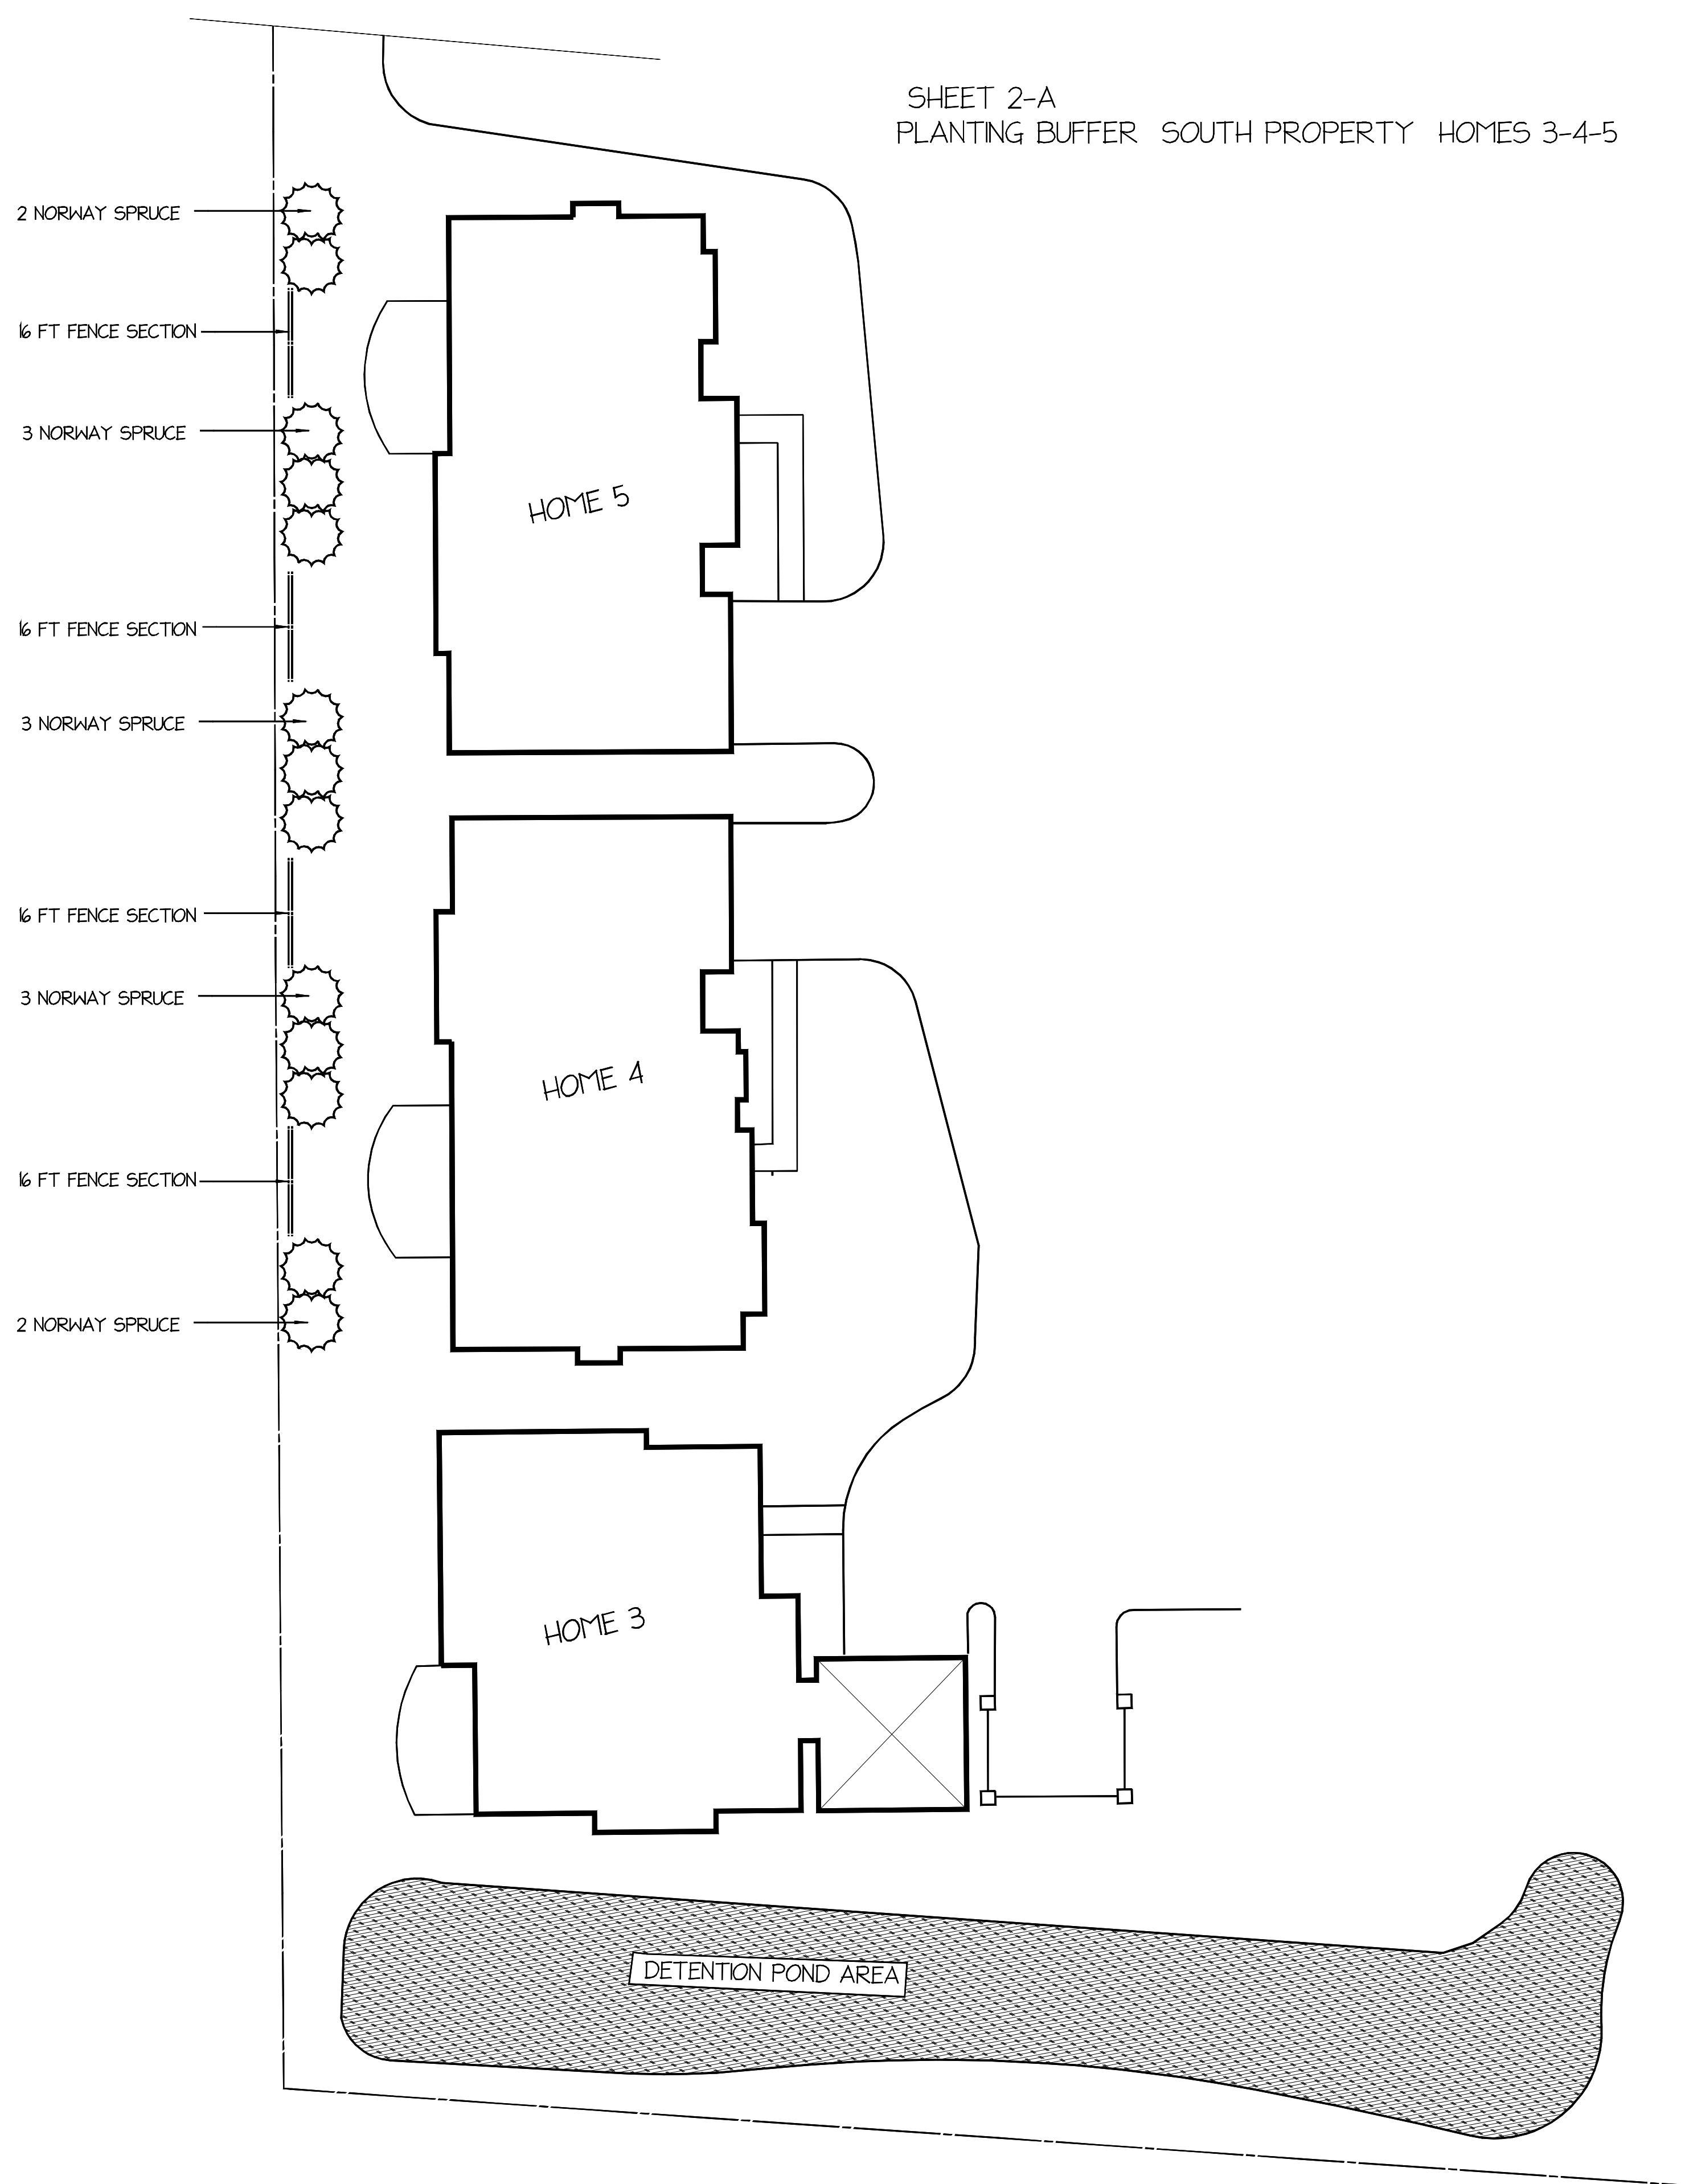

Glover Place Montgomery-Ohio

South Property Tree - Fence Screen Buffer Concept

SHEET 2-A

Qty	Botanical Name	Common Name	Size/Condition
Trees			
B	Picea abies	NORWAY SPRUCE	7'-8'

SHEET 2-A
PLANTING BUFFER SOUTH PROPERTY HOMES 3-4-5

NOTES

313 Water Street
Milford, Ohio 45150
Office: 513-831-2822
Fax: 513-831-2792
www.ltdlandscapes.com

No.	Date	Description

Designed For
Glover Place
Montgomery-Ohio

SCALE: 1" = 16'	PROJECT NO.
DRAWN BY: Dennis F	SHEET NO.
CHECKED BY: Dave S	2-A PLANTING BUFFER SOUTH PROPERTY HOMES 3-4-5
DATE: 9-30-2011	DATE OF PRINT