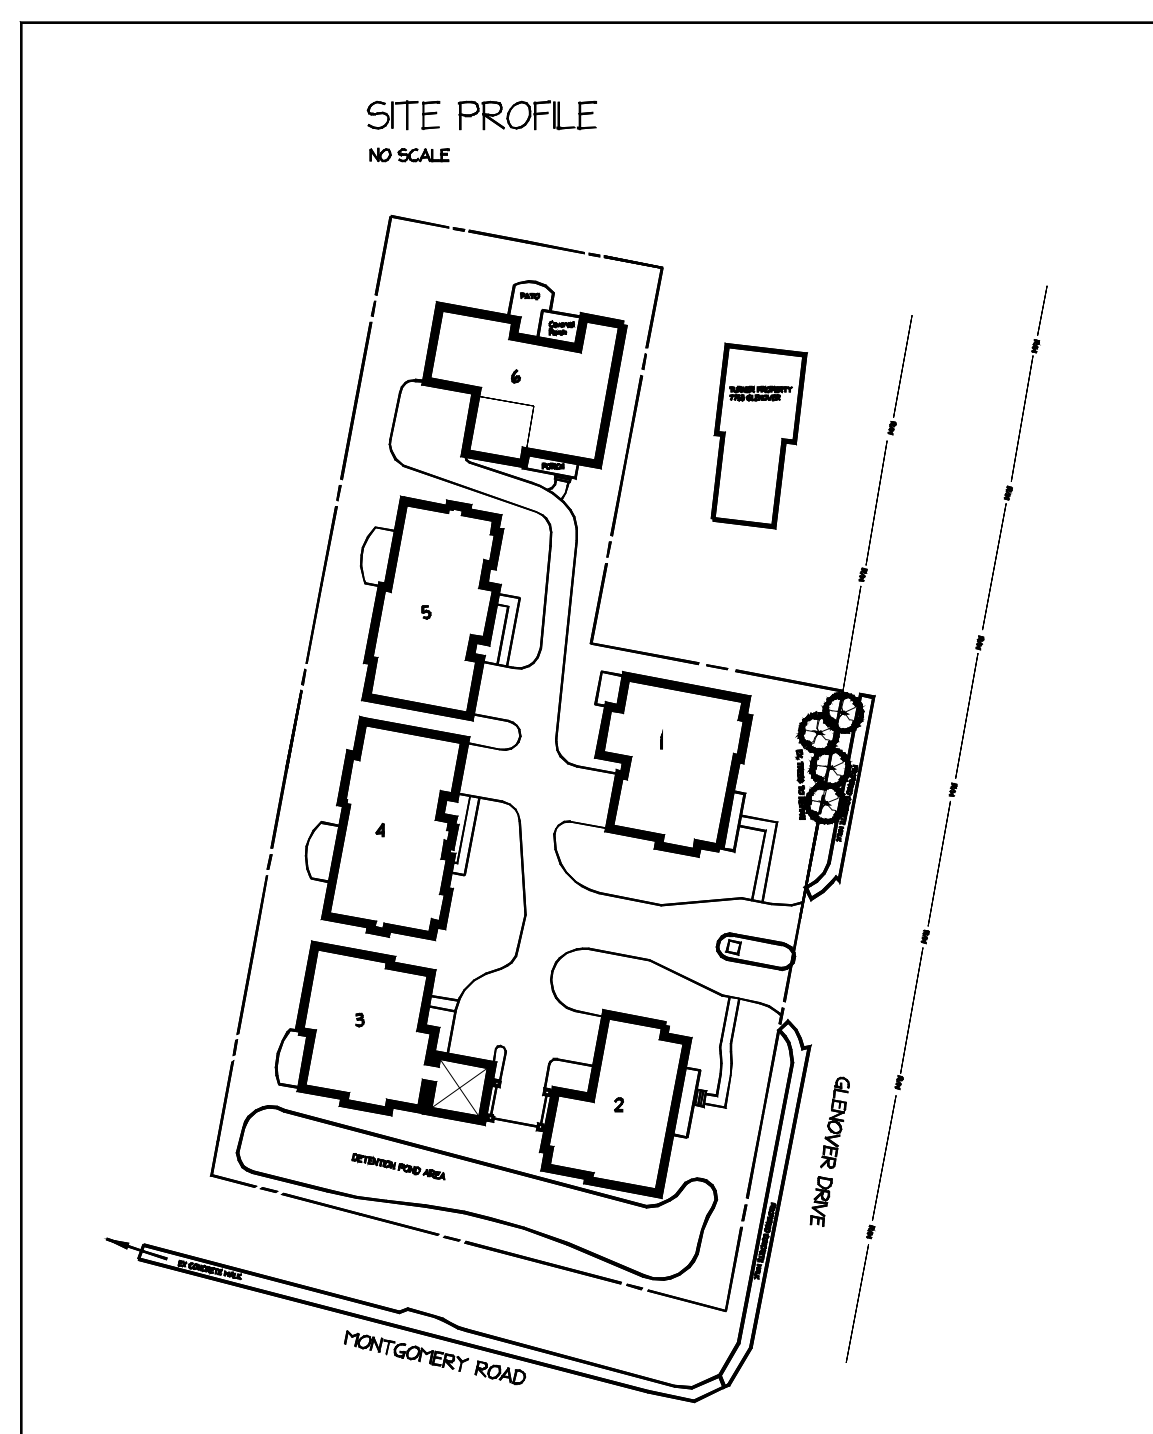

Glover Place Montgomery-Ohio

South Property Tree - Fence Screen Buffer Concept

SHEET 2-A

Qty	Botanical Name	Common Name	Size/Condition
Trees			
B	Picea abies	NORWAY SPRUCE	7'-8'

SHEET 2-A
PLANTING BUFFER SOUTH PROPERTY HOMES 3-4-5

NOTES

313 Water Street
Milford, Ohio 45150
Office: 513-831-2822
Fax: 513-831-2792
www.ltdlandscapes.com

No.	Date	Description

Designed For
Glover Place
Montgomery-Ohio

SCALE: 1" = 16'	PROJECT NO.
DRAWN BY: Dennis F	SHEET NO.
CHECKED BY: Dave S	2-A PLANTING BUFFER SOUTH PROPERTY HOMES 3-4-5
DATE: 9-30-2011	DATE OF PRINT