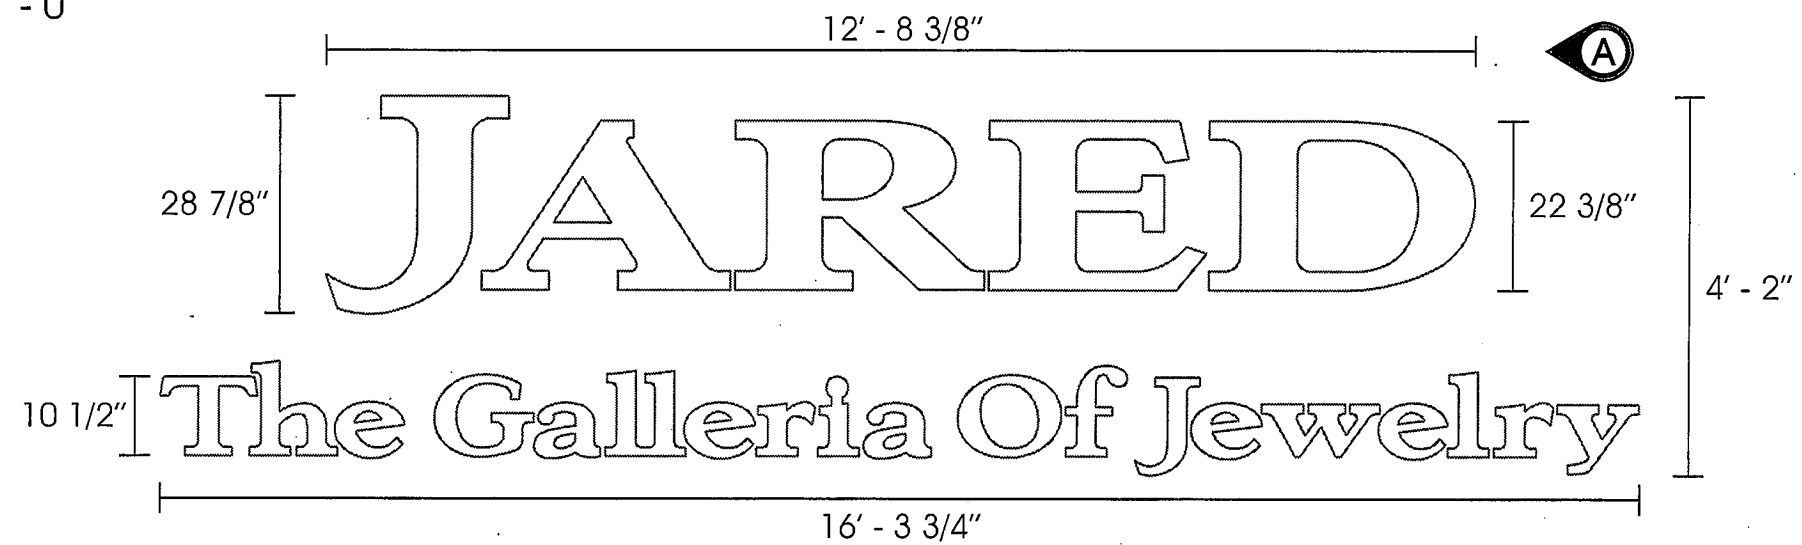

ILLUMINATED CHANNEL LETTERS - ELEVATION

Scale: 3/8" = 1' - 0"

CUSTOM MODIFIED LOGO

50.99 SQ. FT.

ILLUMINATED CHANNEL LETTERS - SECTION

Scale: N.T.S.

The circuit for signage must be dedicated with three isolated conductors - consisting of a hot, neutral, and ground all going back to the main panel.

308 Crossfield Drive Versailles, KY 40383
 Ph: 859-879-1199 Fx: 859-879-8683
 www.rugglessign.com

Client: **JARED 2451**
 Location: SYCAMORE TOWNSHIP / CINCINNATI, OH
 Date: 10/03/07 Rep: SCOTT CAMBROM Sign code: J28-10.5FL LED