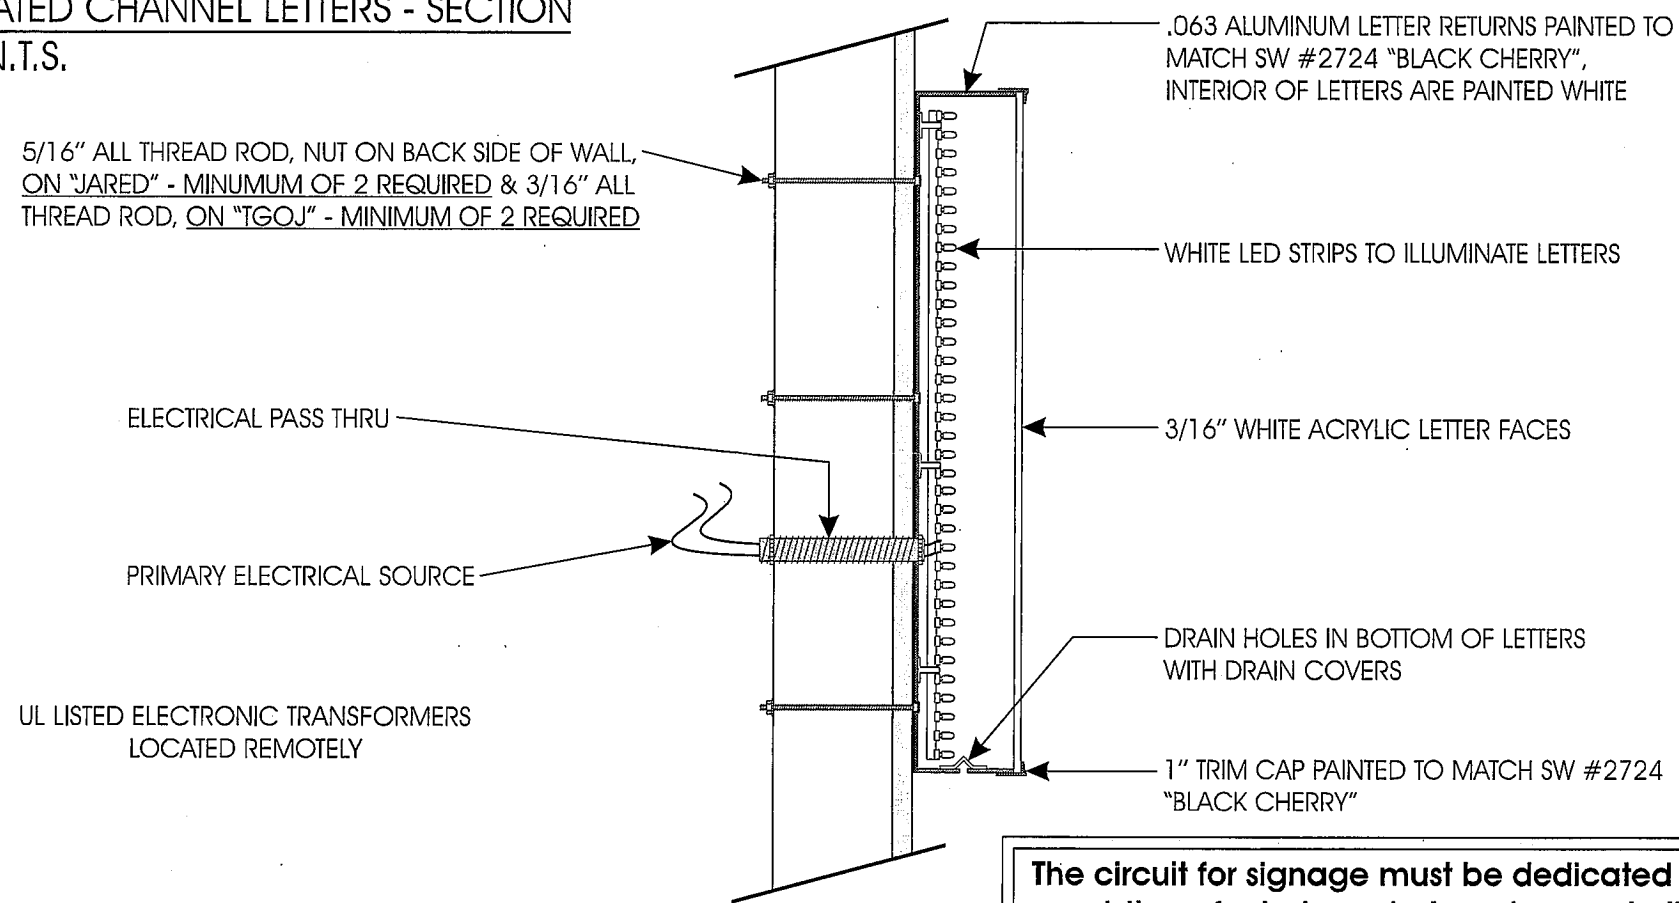

ILLUMINATED CHANNEL LETTERS - ELEVATION

Scale: 3/8" = 1' - 0"

CUSTOM MODIFIED LOGO

50.99 SQ. FT.

ILLUMINATED CHANNEL LETTERS - SECTION

Scale: N.T.S.

The circuit for signage must be dedicated with three isolated conductors - consisting of a hot, neutral, and ground all going back to the main panel.