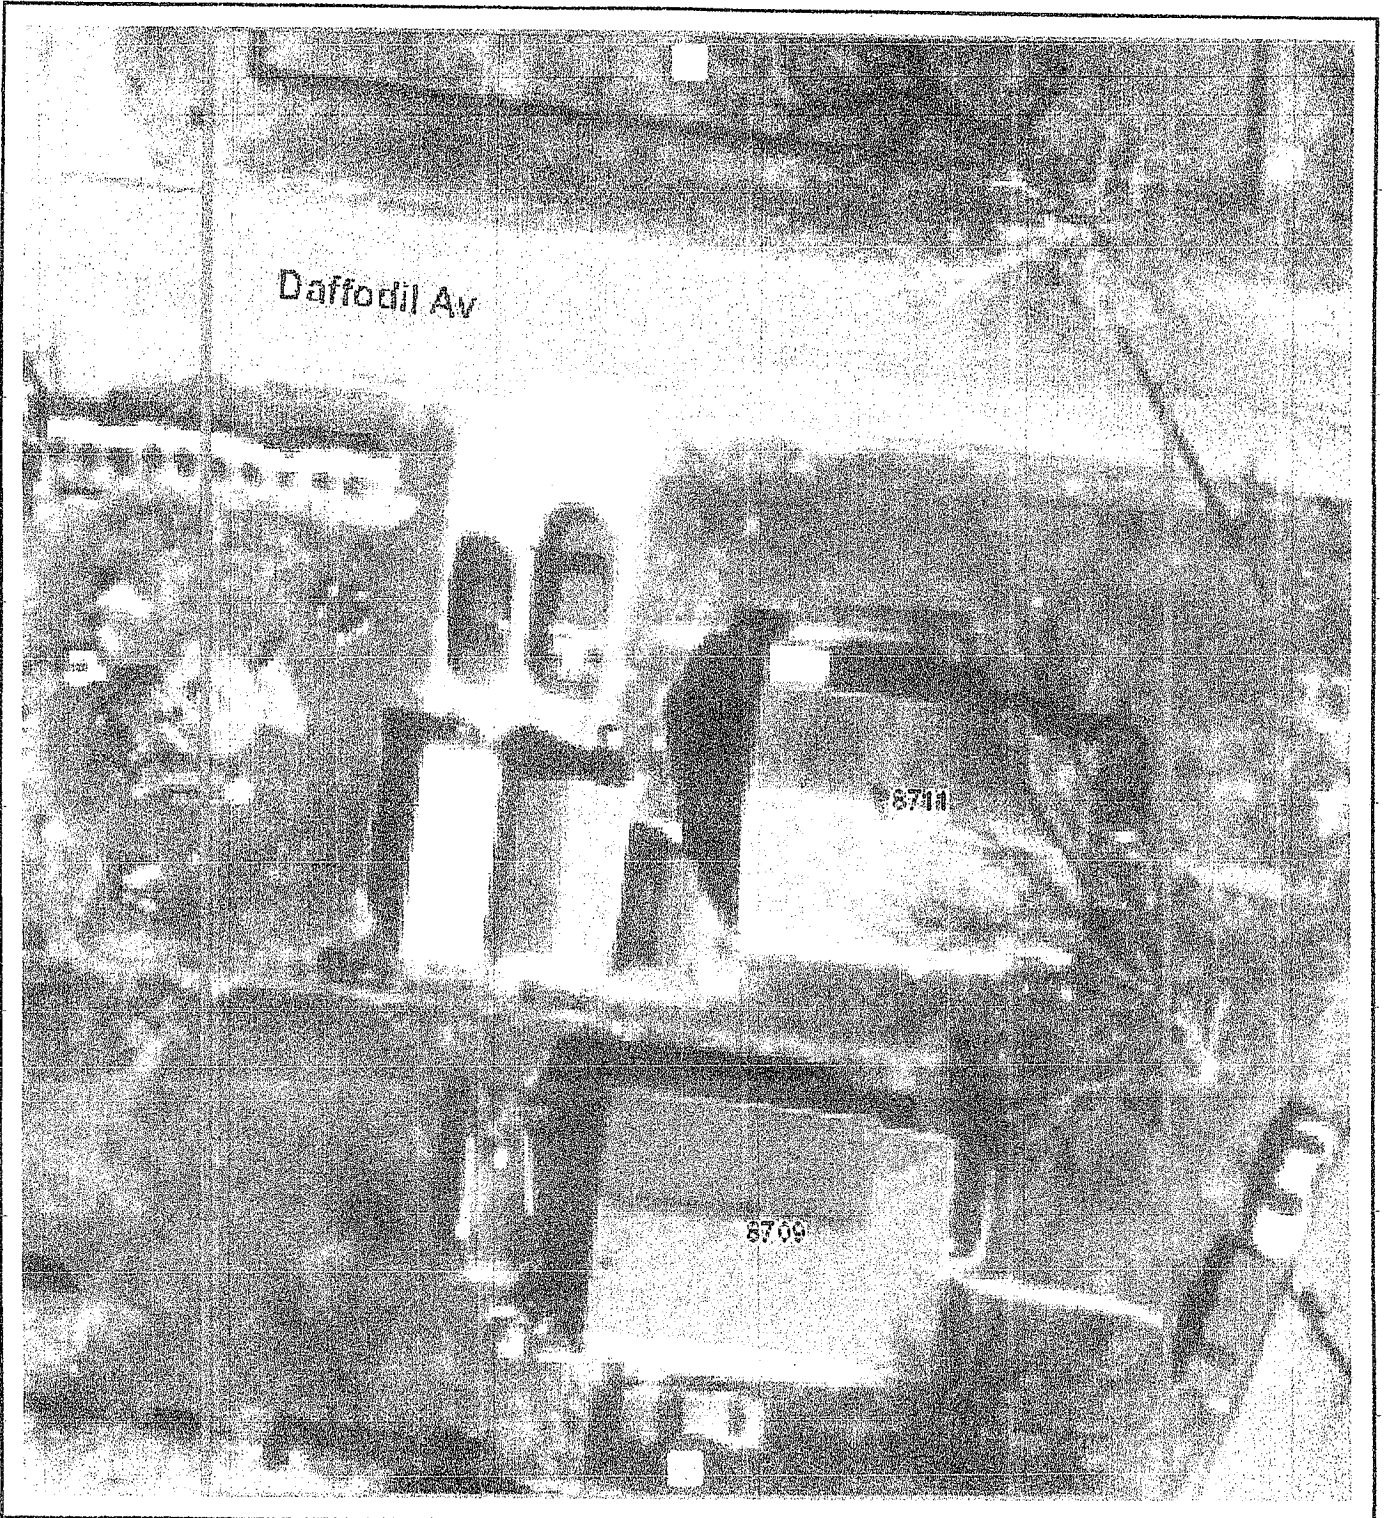

CAGIS Online Map

city of
CINCINNATI

CINCINNATI
PLANNING & ZONING

Hamilton County  Ohio

DEC 29 2014

RECEIVED

Printed: Nov 14, 2014 ©CAGIS

CAGIS Online Map

city of
CINCINNATI 

Hamilton County  Ohio

Printed: Nov 14, 2014 ©CAGIS

155.032'

Daffodil Av

50'

EXISTING DRIVEWAY

PROPOSED GARAGE
THREE SHADED WALLS
IN SAME LOCATION
AS EXISTING, MOVE
FOURTH WALL TO
CREATE LARGER
57'0

42'0 TO STREET

↑ PORCH

PORCH

36'0

3'8" TO FENCE

45'0

134.618'

52.26'