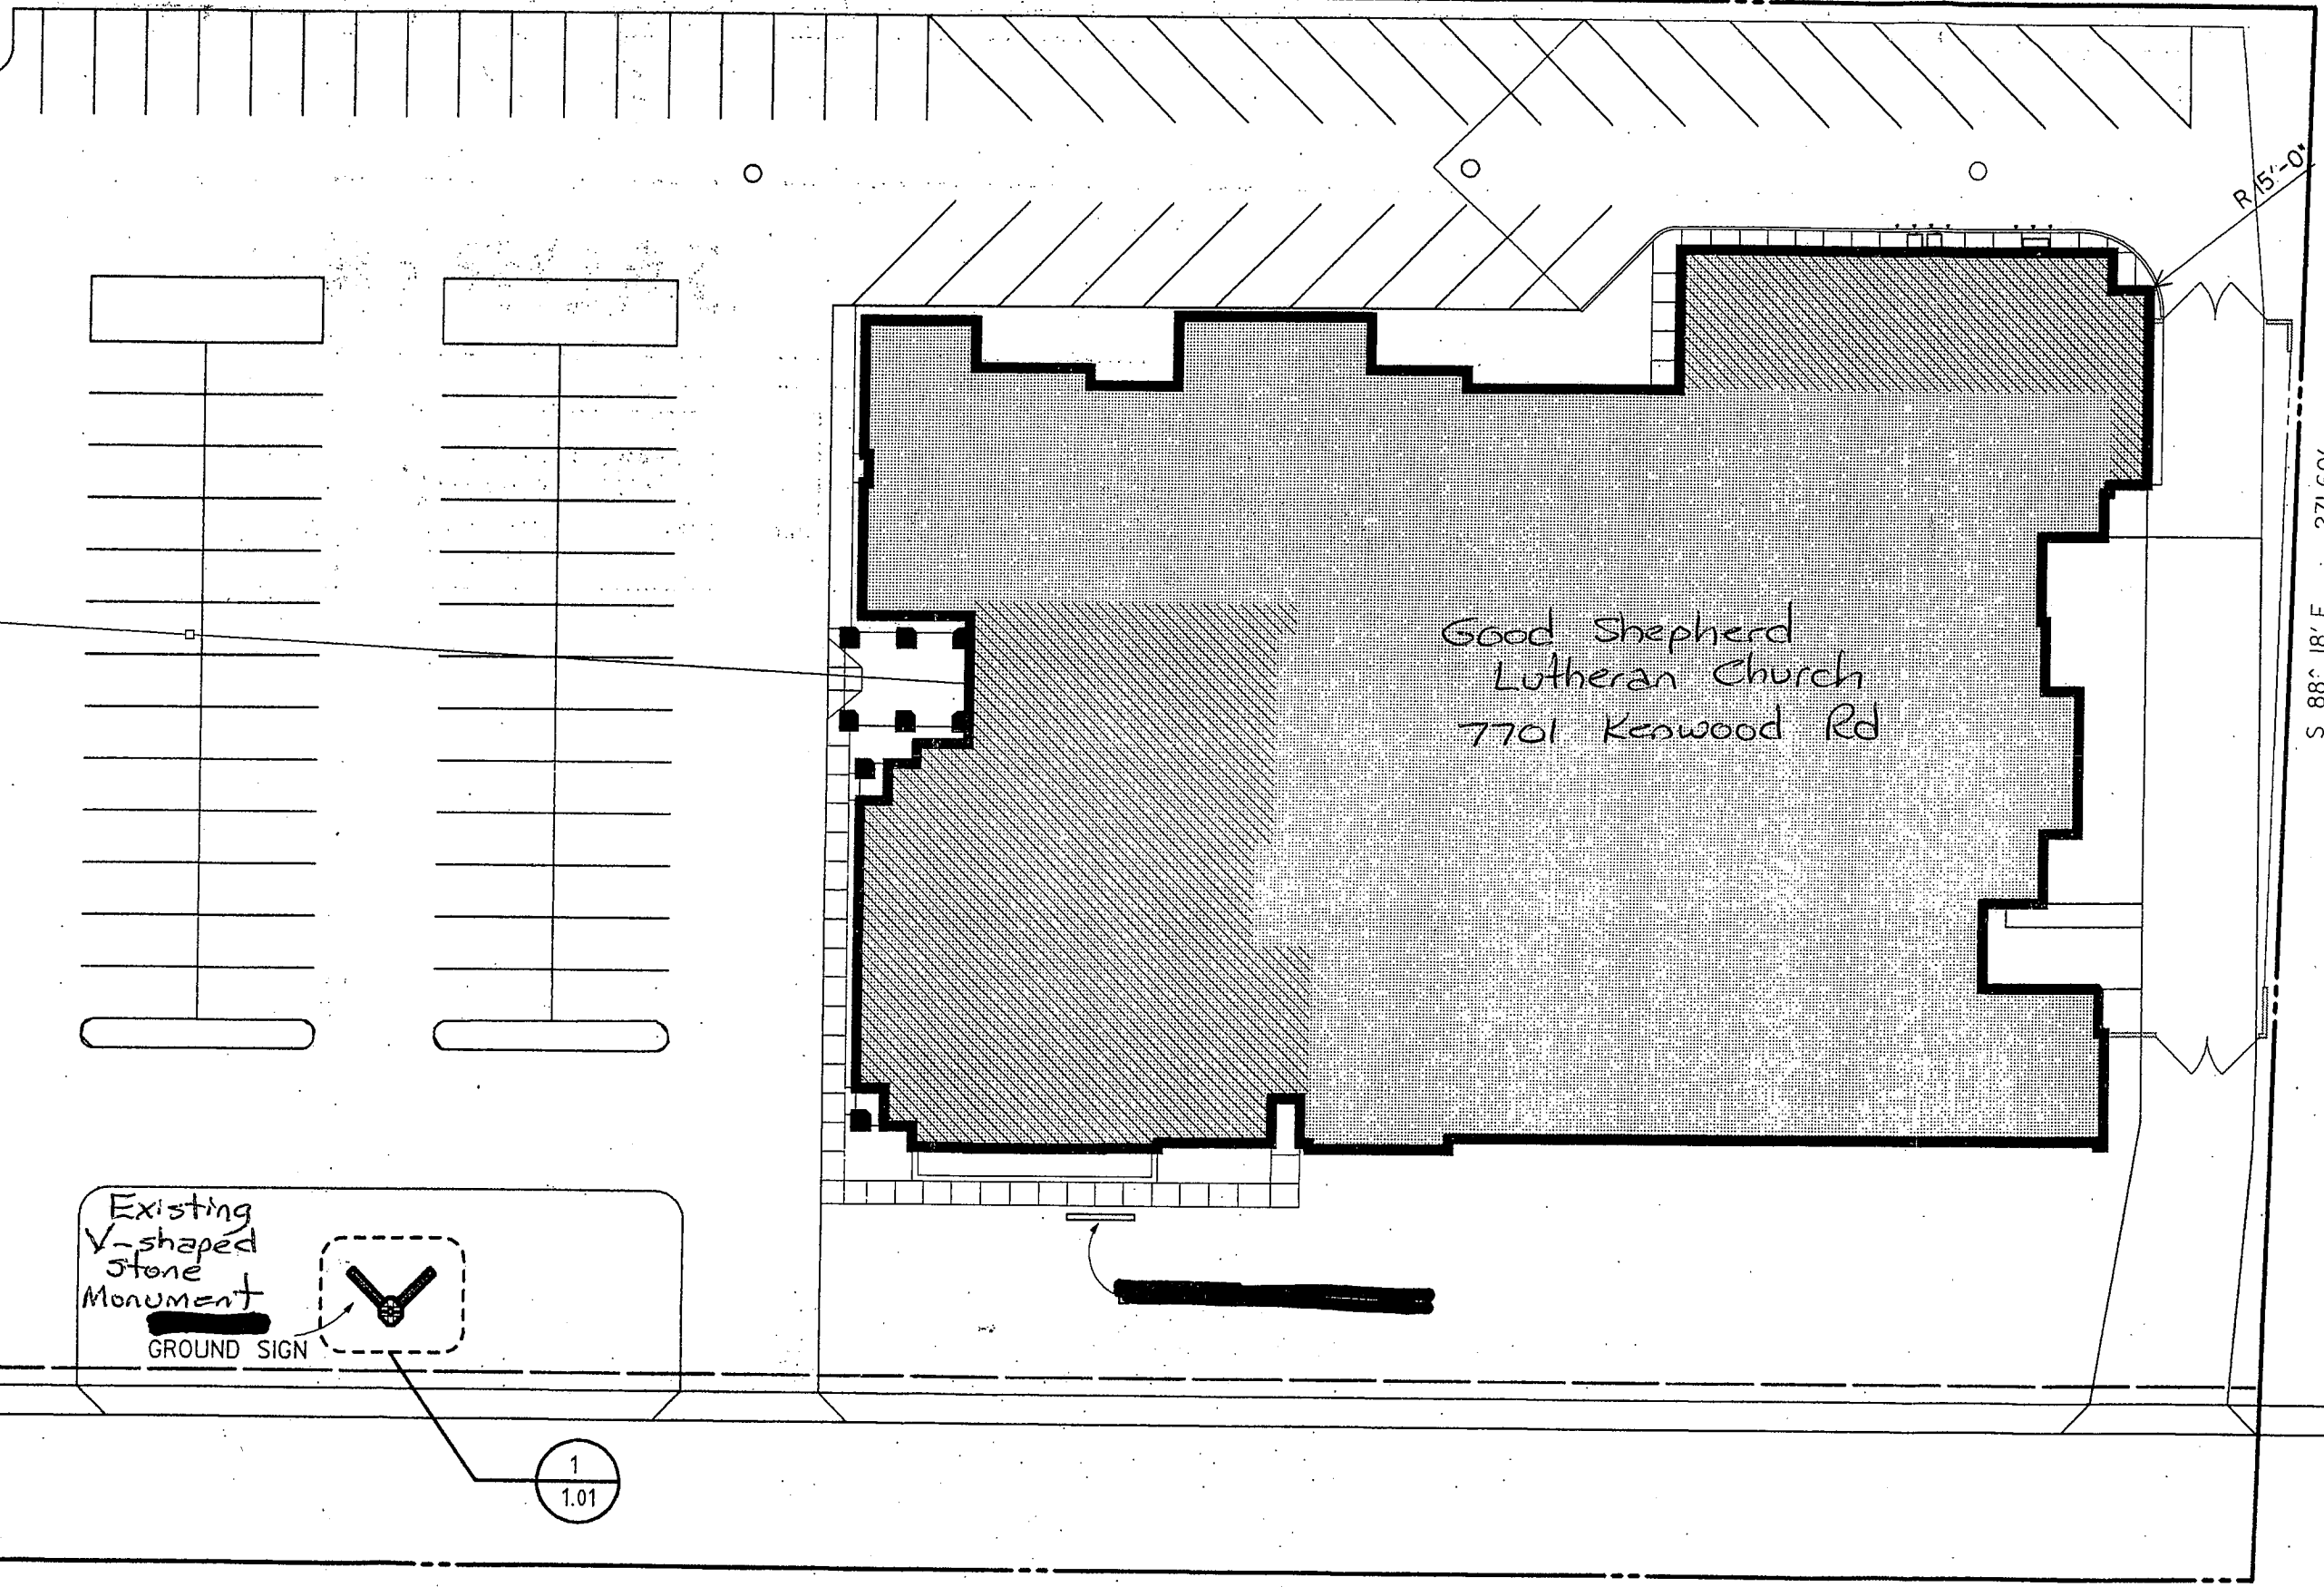

N 0° 01' E 400.17'

R 15'-0"

S 88° 18' E 271.60'

N 1° 42' E

N 88° 18' W

S 0° 02' W

N 88° 18' W 40.01'

S 0° 09' W 419.50'

# KENWOOD ROAD

Good Shepherd  
Lutheran Church  
7701 Kenwood Rd

Existing  
V-shaped  
Stone  
Monument  
GROUND SIGN

1  
1.01