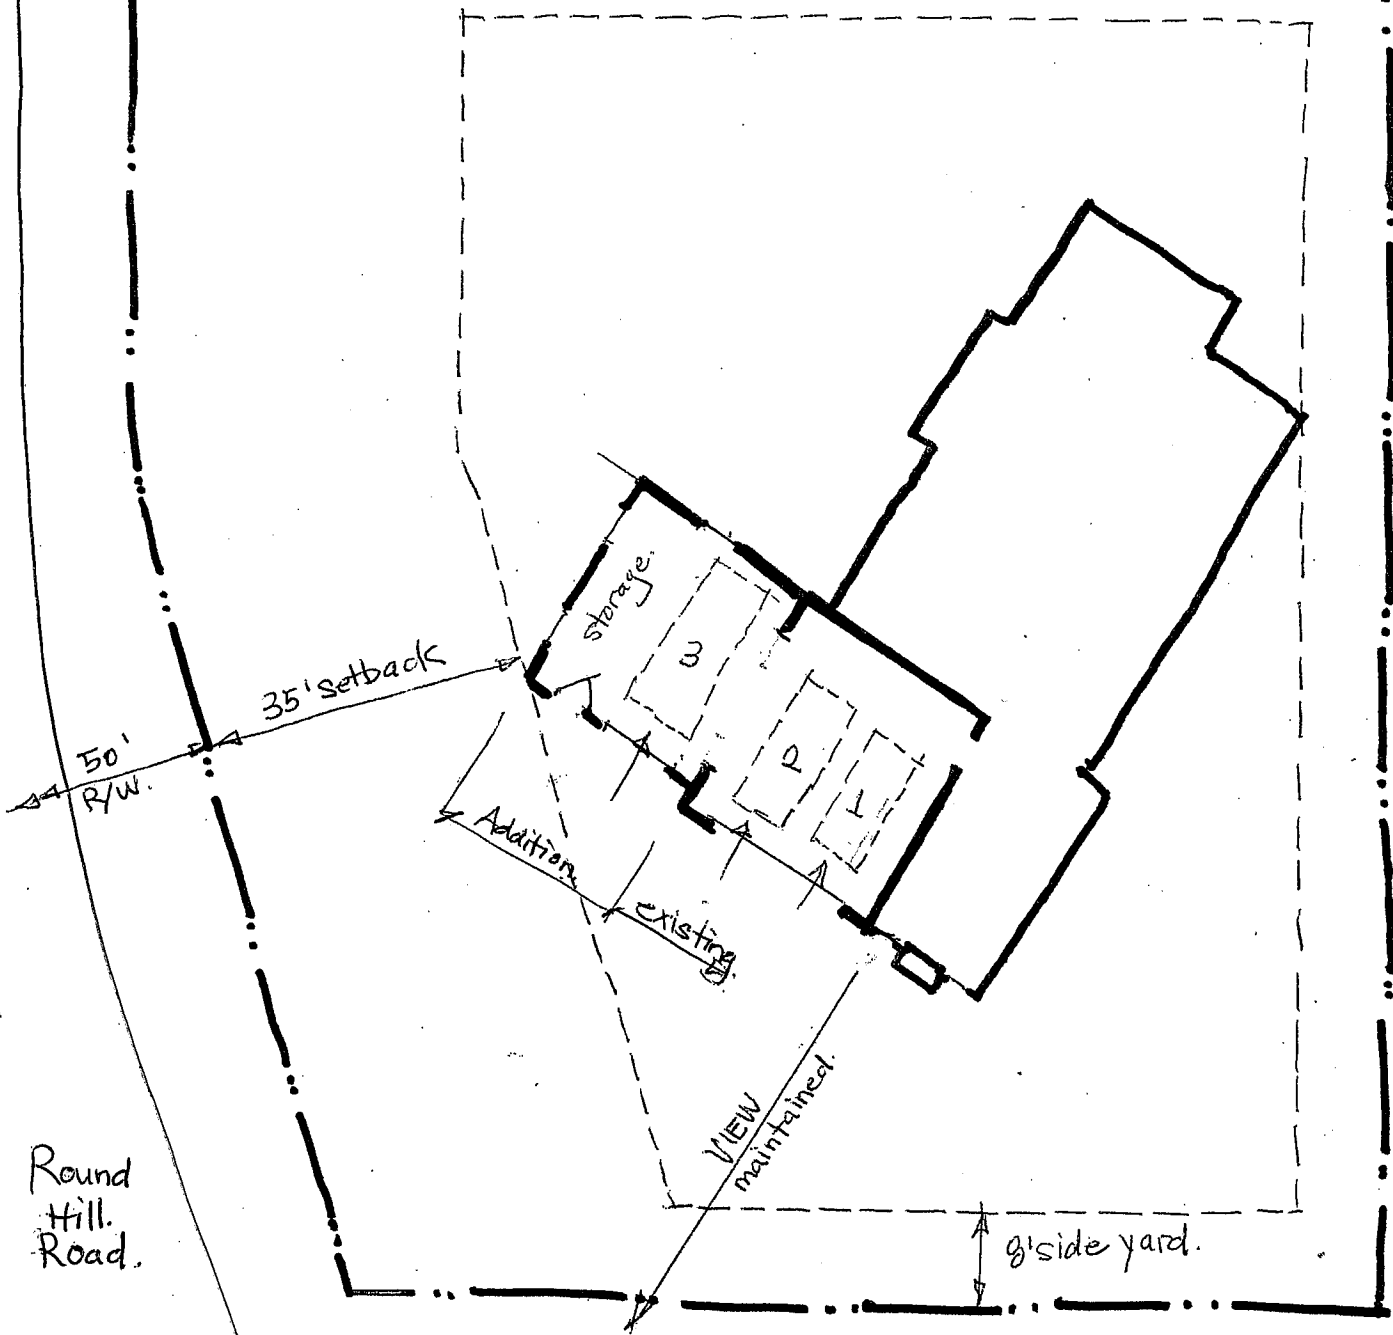

SYCAMORE TOWNSHIP  
PLANNING & ZONING  
MAR 26 2012  
RECEIVED

Round Hill Road.

Bonn Residence  
1"=20'-0"  
SCHEME B