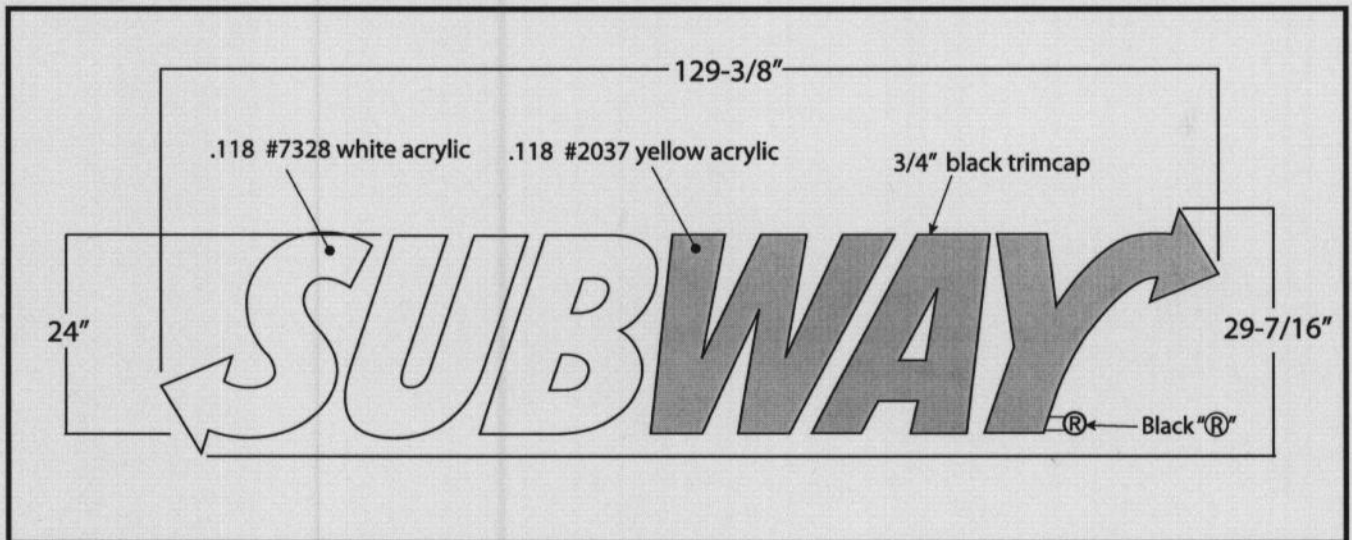

Current Sign Installed

Everbrite

EVERBRITE OUTDOOR SIGNAGE

STANDARD FEATURES- 24" LED CHANNEL LETTERS

- Individual LED illuminated channel letters, flush mtd., remote power supplies
- Faces are .118 acrylic with 3/4" black trimcap
- SUB - #7328 white acrylic; WAY - #2037 yellow acrylic
- .040 alum. black return; .063 alum. back; White interior
- Illumination: (69) Nichia LED's total; (12) drivers; (2) 96 watt remote power supplies

DIMENSIONS:

Illuminated letters: 24" High

Overall Size: 29-7/16"H x 10'-9 3/8" W x 5" D

Shipping Weight: (TBD)

ELECTRICAL:

(2) ANP90-30P1 Power supplies

100-240Vac; 96 WATT; 3.2 AMPS (each)

(1) 20 AMP circuit