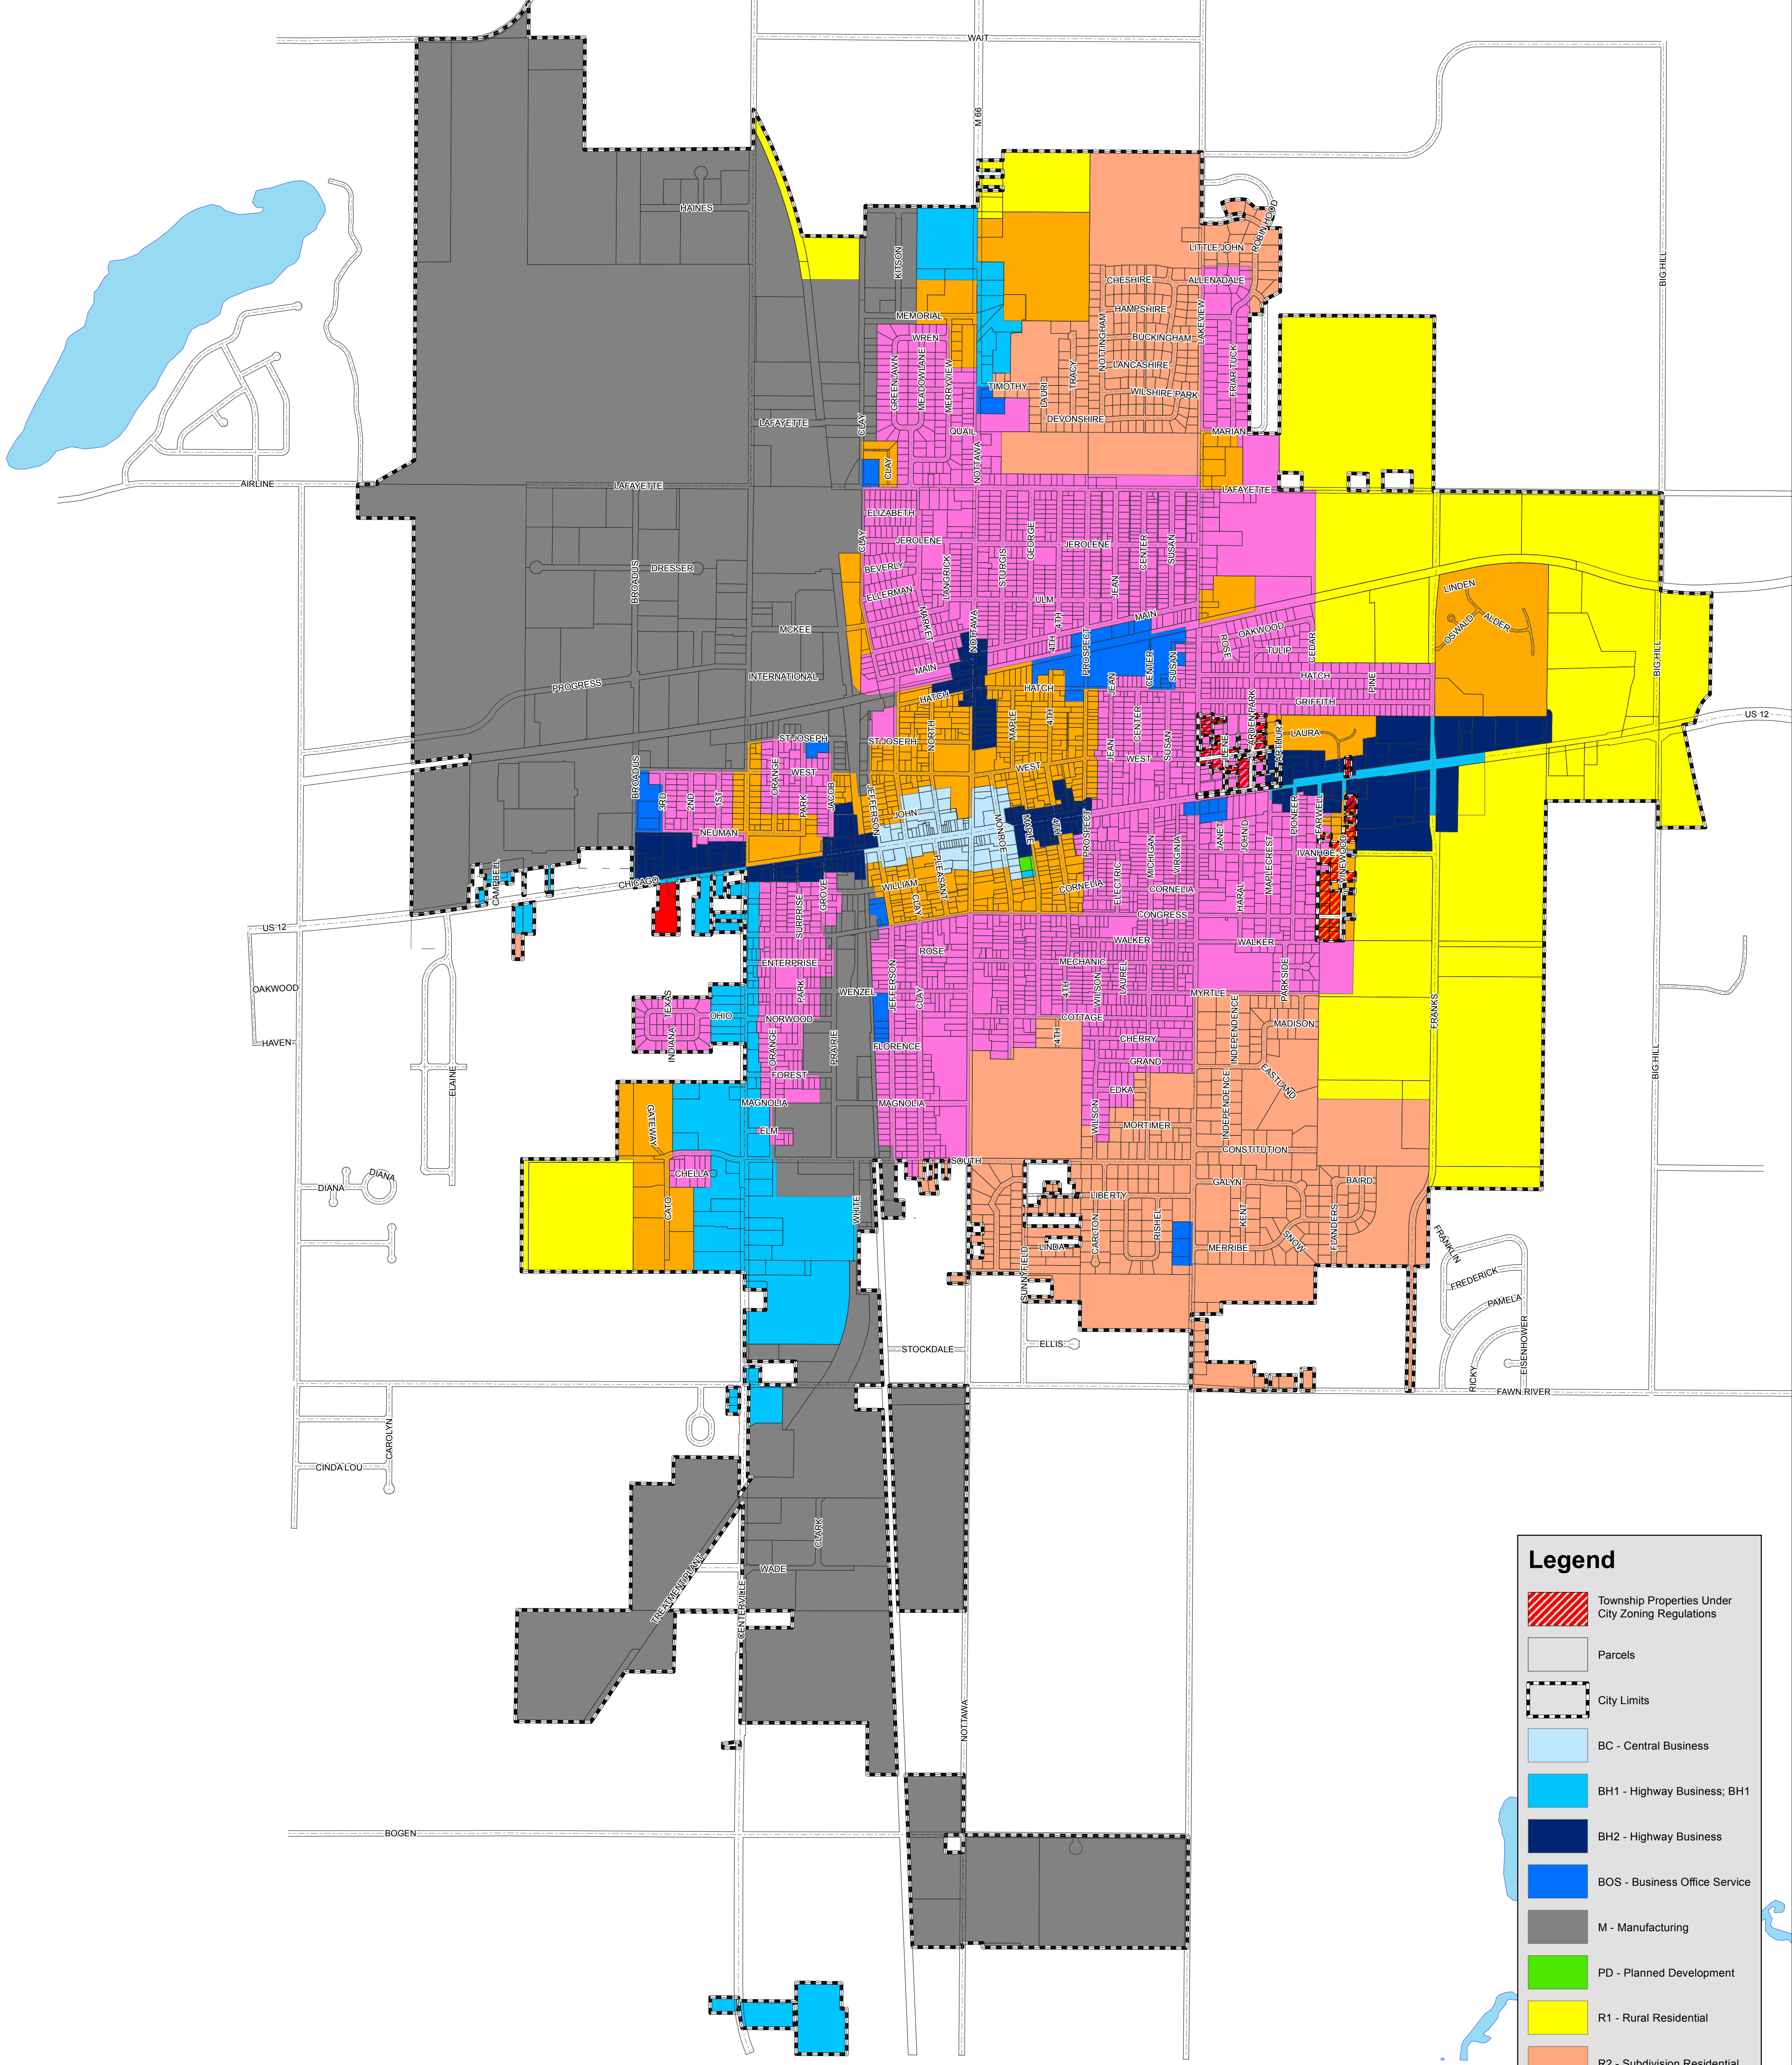

City of Sturgis, Michigan

Legend

- Township Properties Under City Zoning Regulations
- Parcels
- City Limits
- BC - Central Business
- BH1 - Highway Business; BH1
- BH2 - Highway Business
- BOS - Business Office Service
- M - Manufacturing
- PD - Planned Development
- R1 - Rural Residential
- R2 - Subdivision Residential
- R3 - Residential
- R4 - Apartments
- R5 - Residential

Revised August 2014