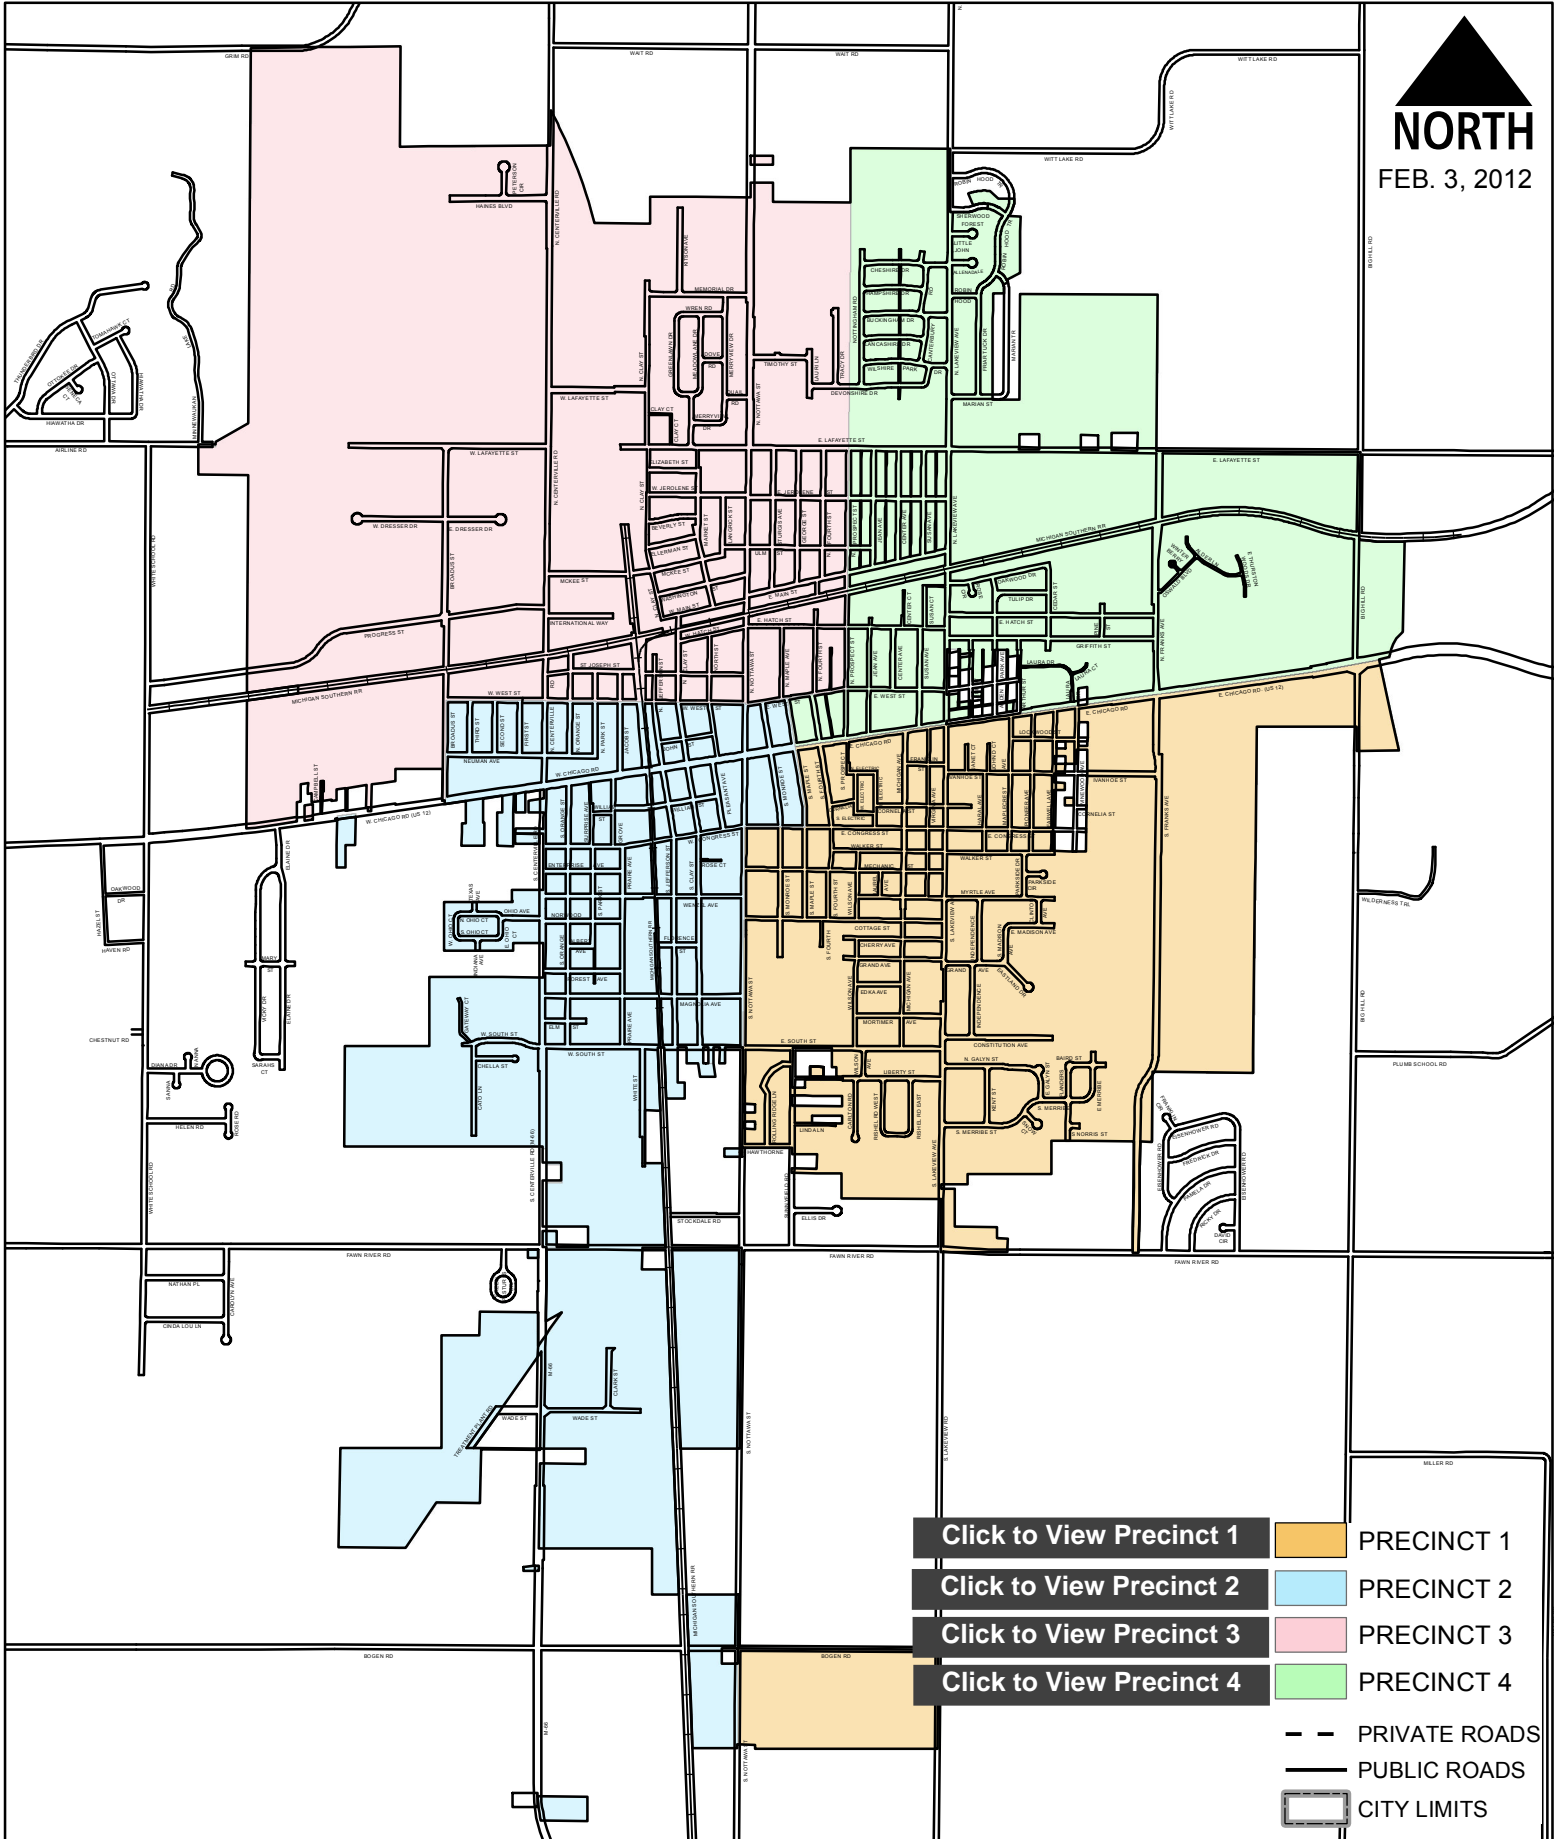

# CITY OF STURGIS, PRECINCT MAP

FEB. 3, 2012

<a href="#">Click to View Precinct 1</a>		PRECINCT 1
<a href="#">Click to View Precinct 2</a>		PRECINCT 2
<a href="#">Click to View Precinct 3</a>		PRECINCT 3
<a href="#">Click to View Precinct 4</a>		PRECINCT 4
		PRIVATE ROADS
		PUBLIC ROADS
		CITY LIMITS