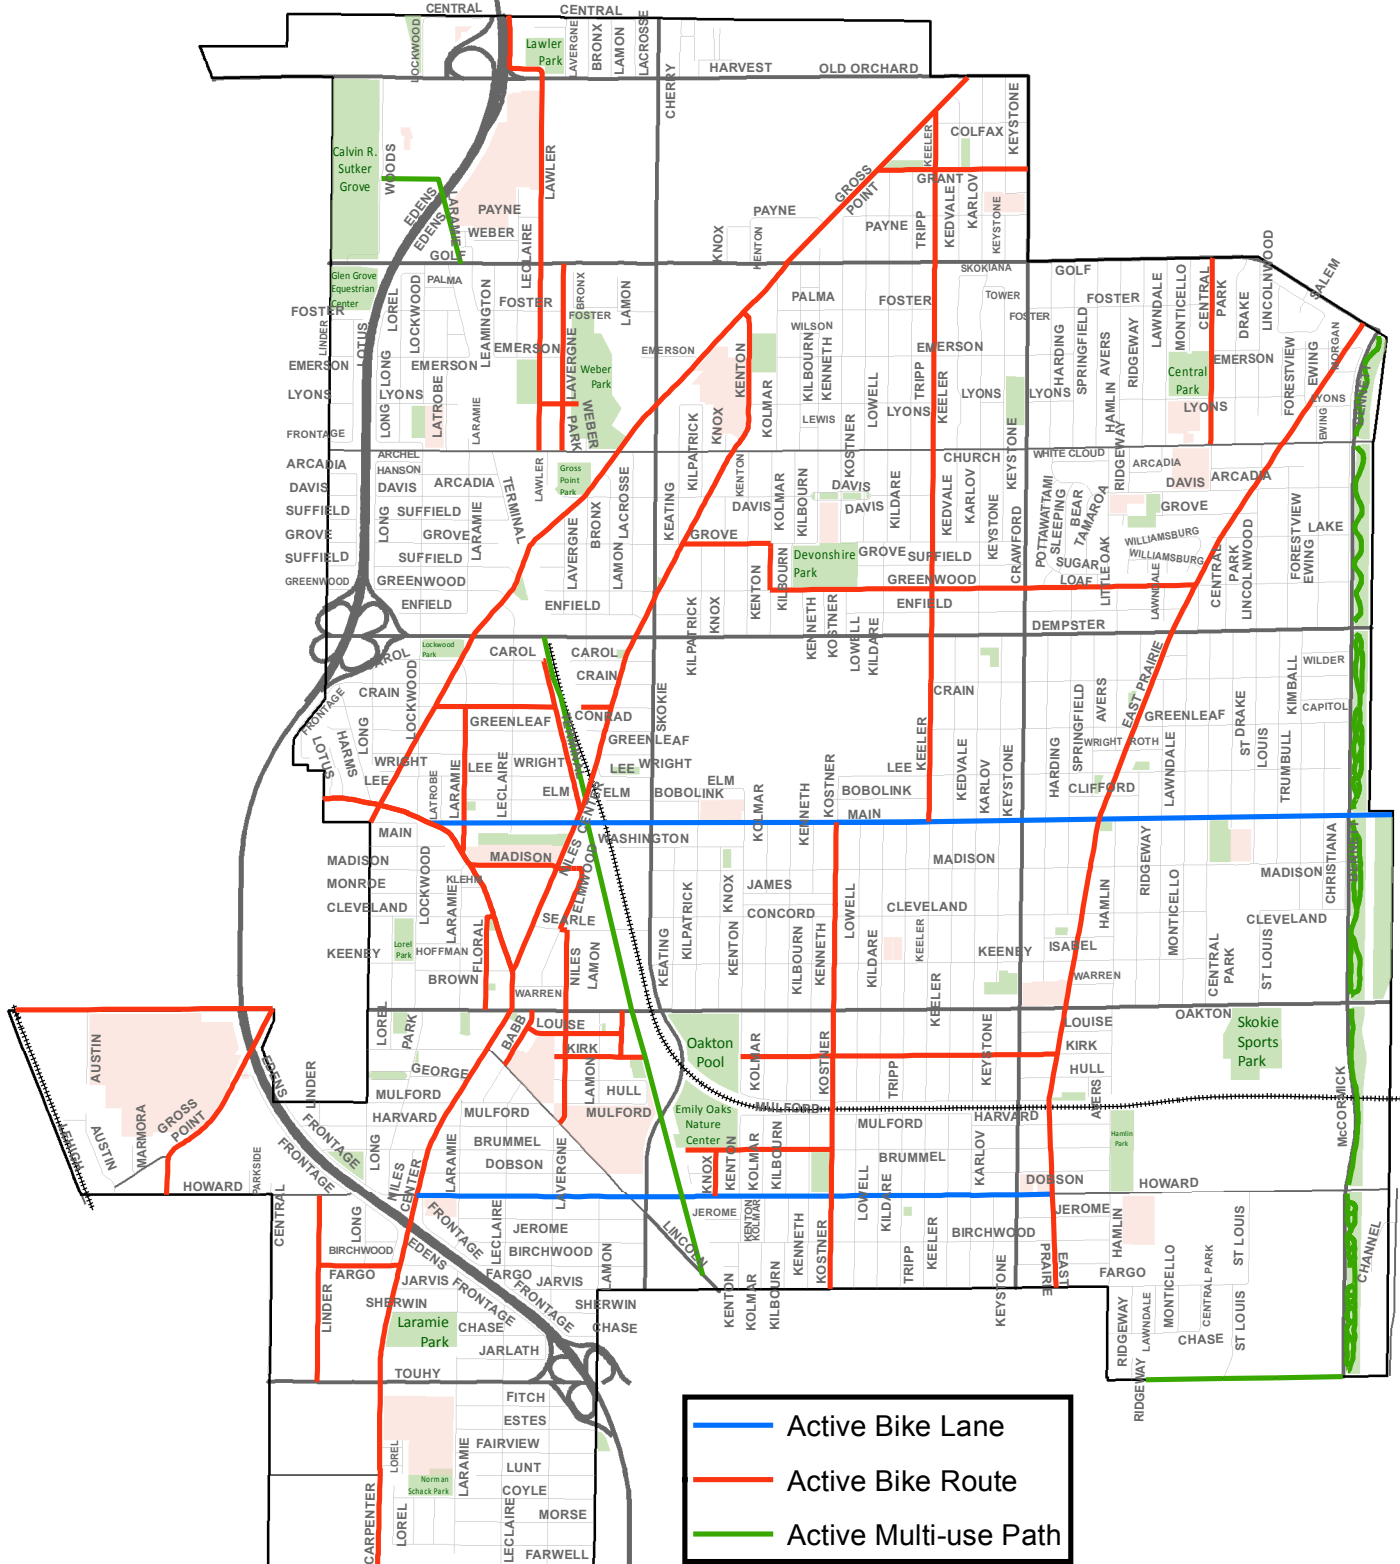

# Bike Facilities

## Village of Skokie, Illinois

Active Bike Lane

Active Bike Route

Active Multi-use Path