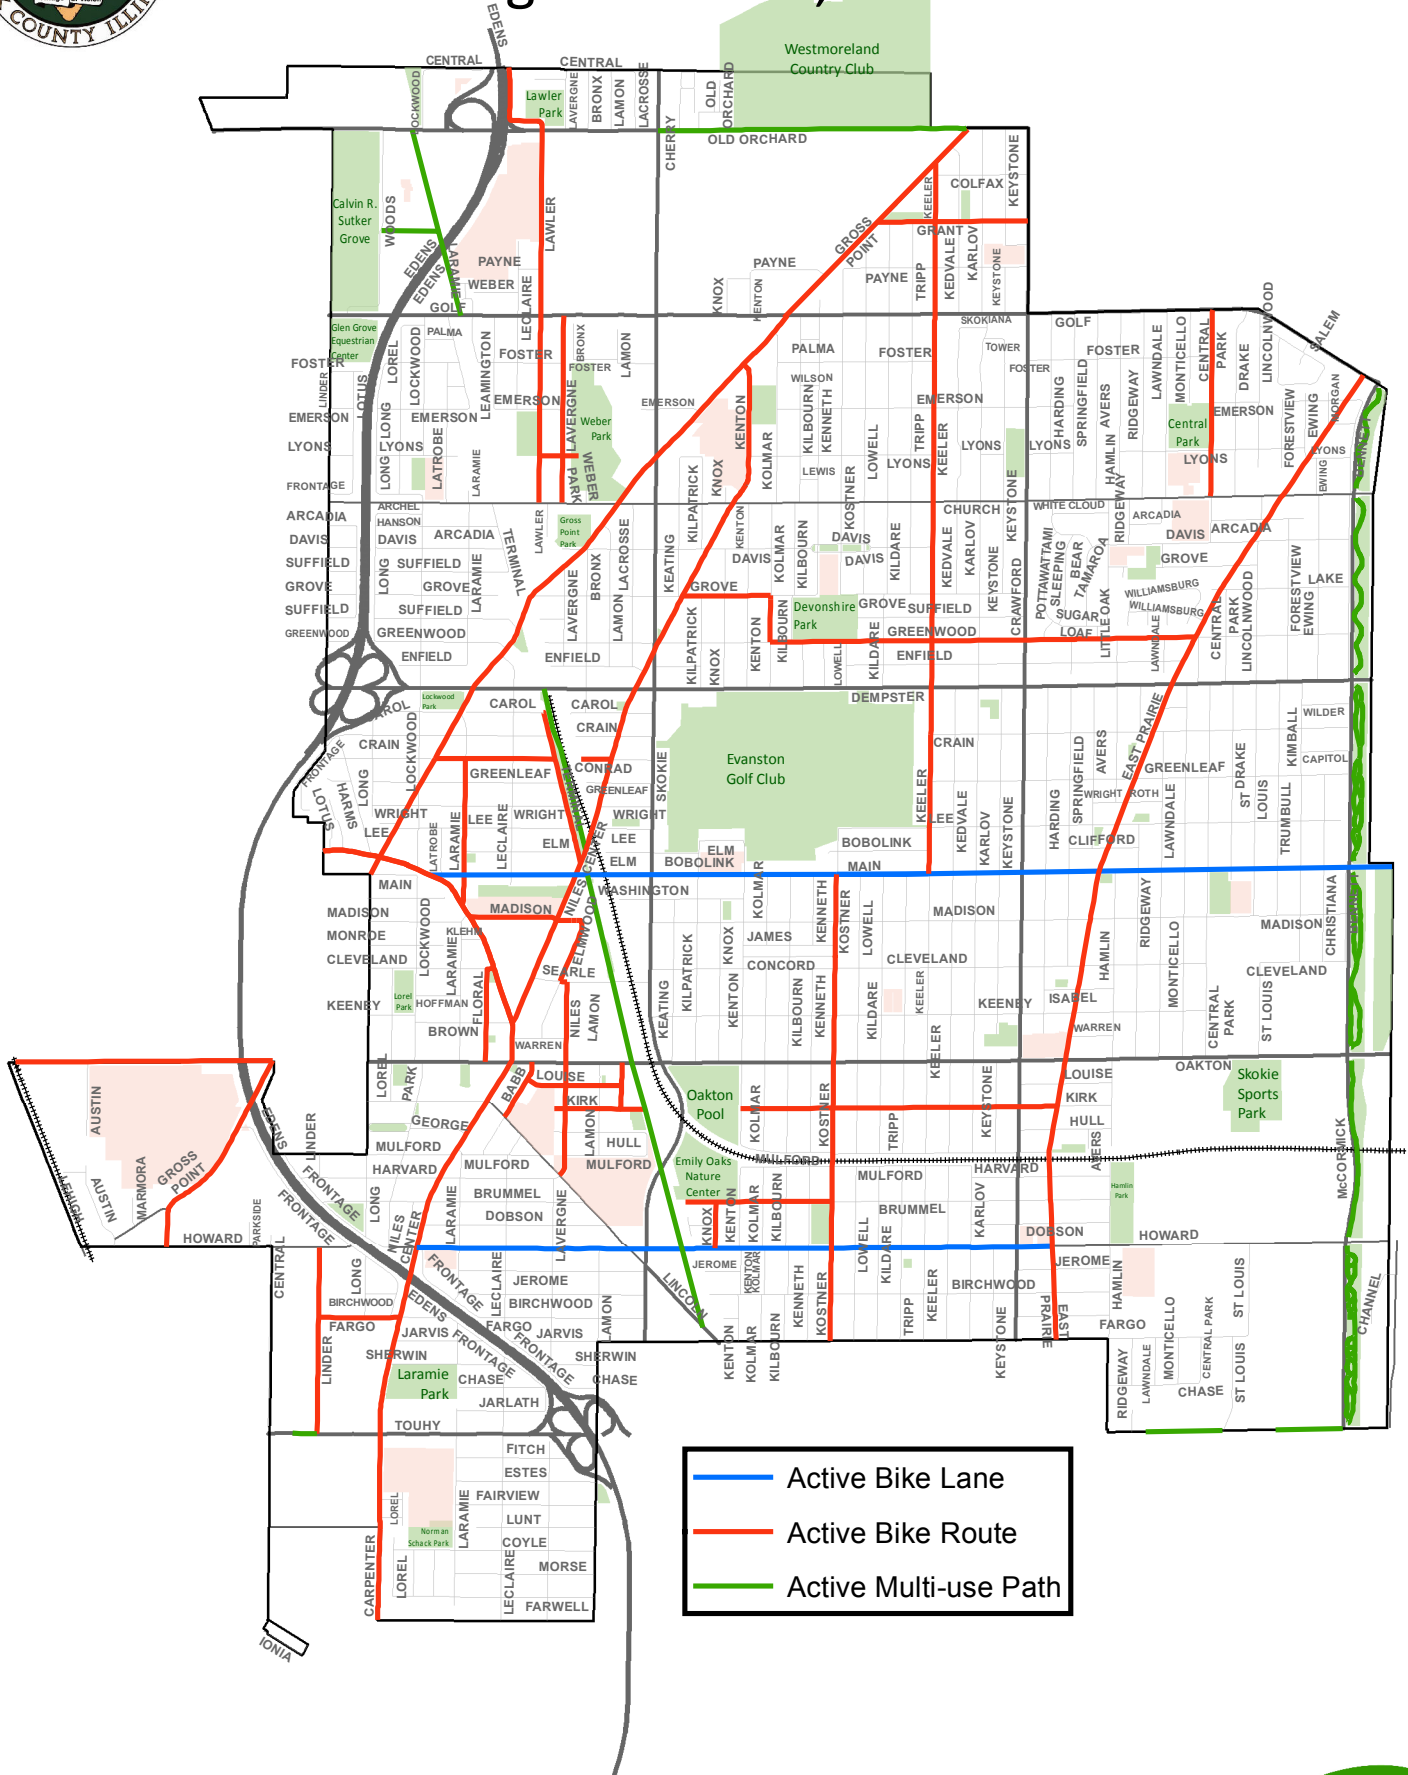

# Bike Facilities

## Village of Skokie, Illinois

	Active Bike Lane
	Active Bike Route
	Active Multi-use Path