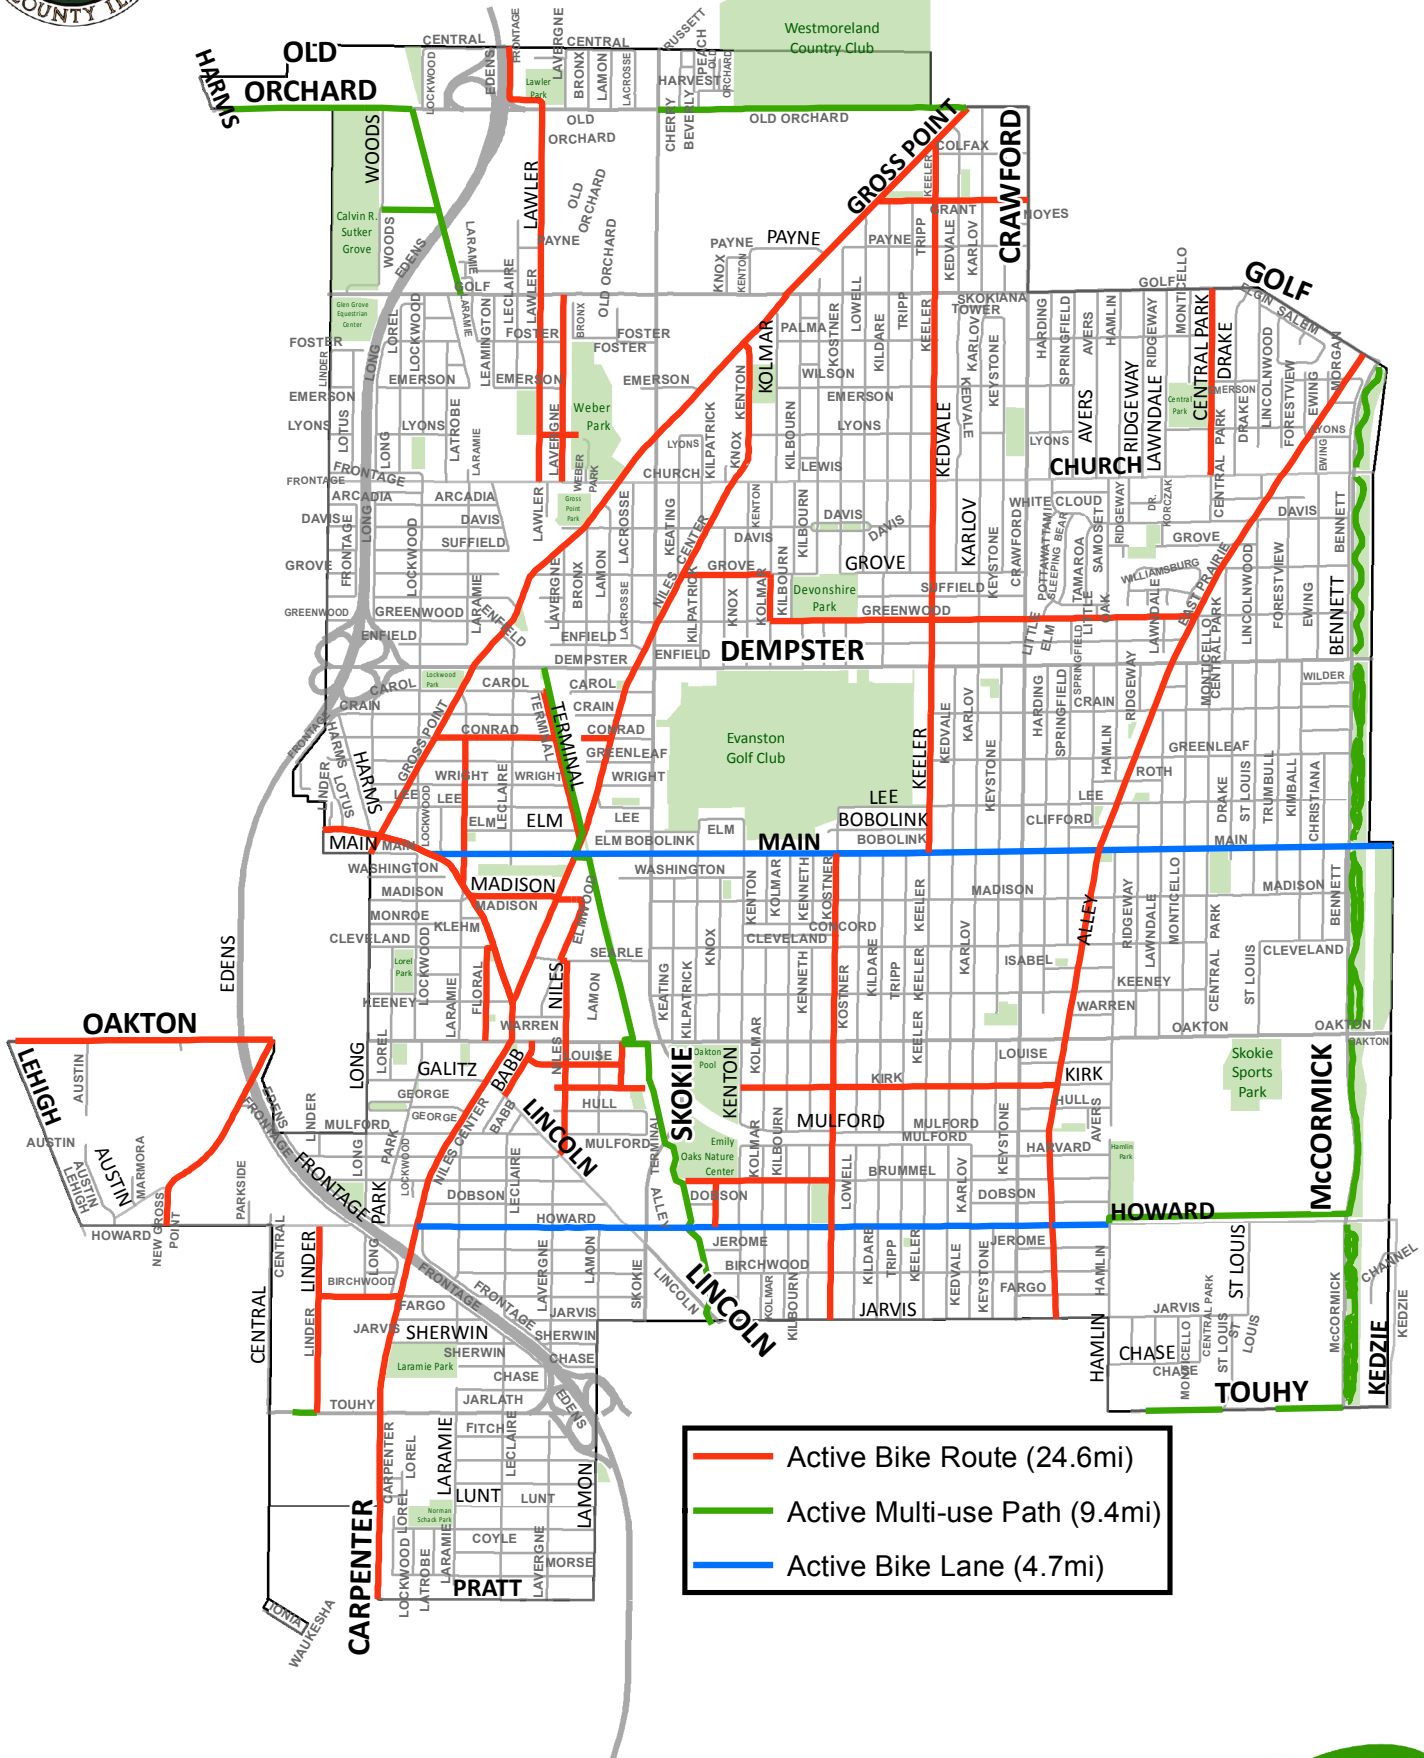

Bike Facilities

Village of Skokie, Illinois

	Active Bike Route (24.6mi)
	Active Multi-use Path (9.4mi)
	Active Bike Lane (4.7mi)