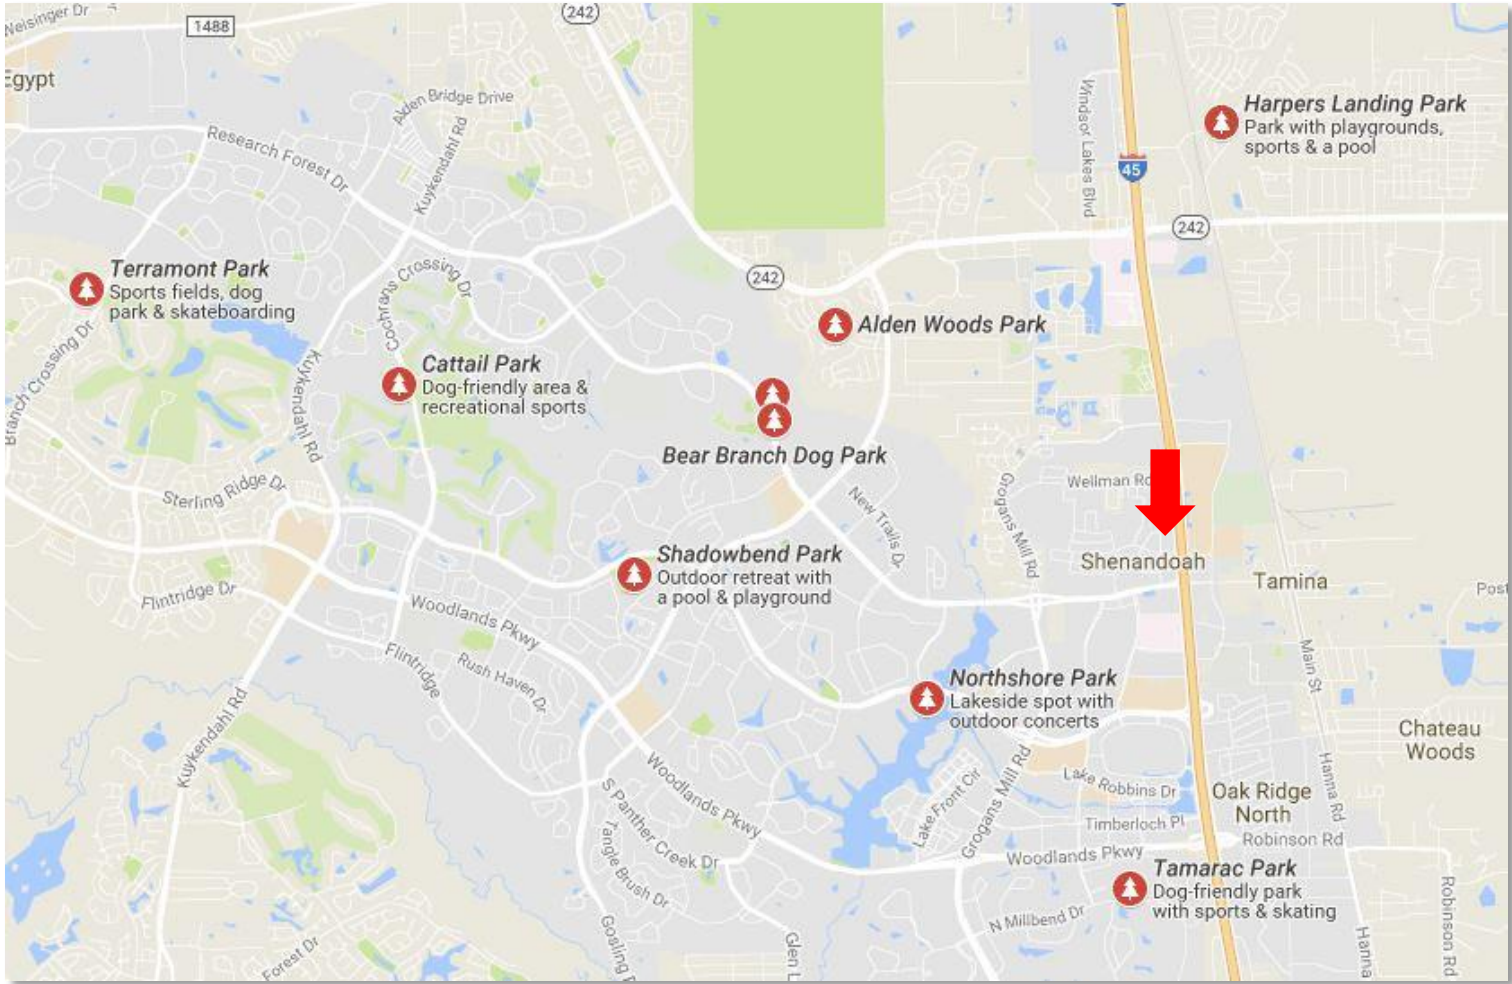

What is a Dog Park?

- Controlled area for dogs to play off the leash under the owner's supervision. Sometimes referred to as "dog runs."

Types of Dog Parks

- Simple, open area enclosed with fencing to allow dogs to run freely off the leash. Terrain could be grass, gravel or dirt.
- Basic park with some added features, such as play structures for dogs and seating for owners.
- Elaborate parks with obstacle courses, play structures and water features for dogs, and seating areas and shade structures for owners.

Area Dog Parks

Questions?