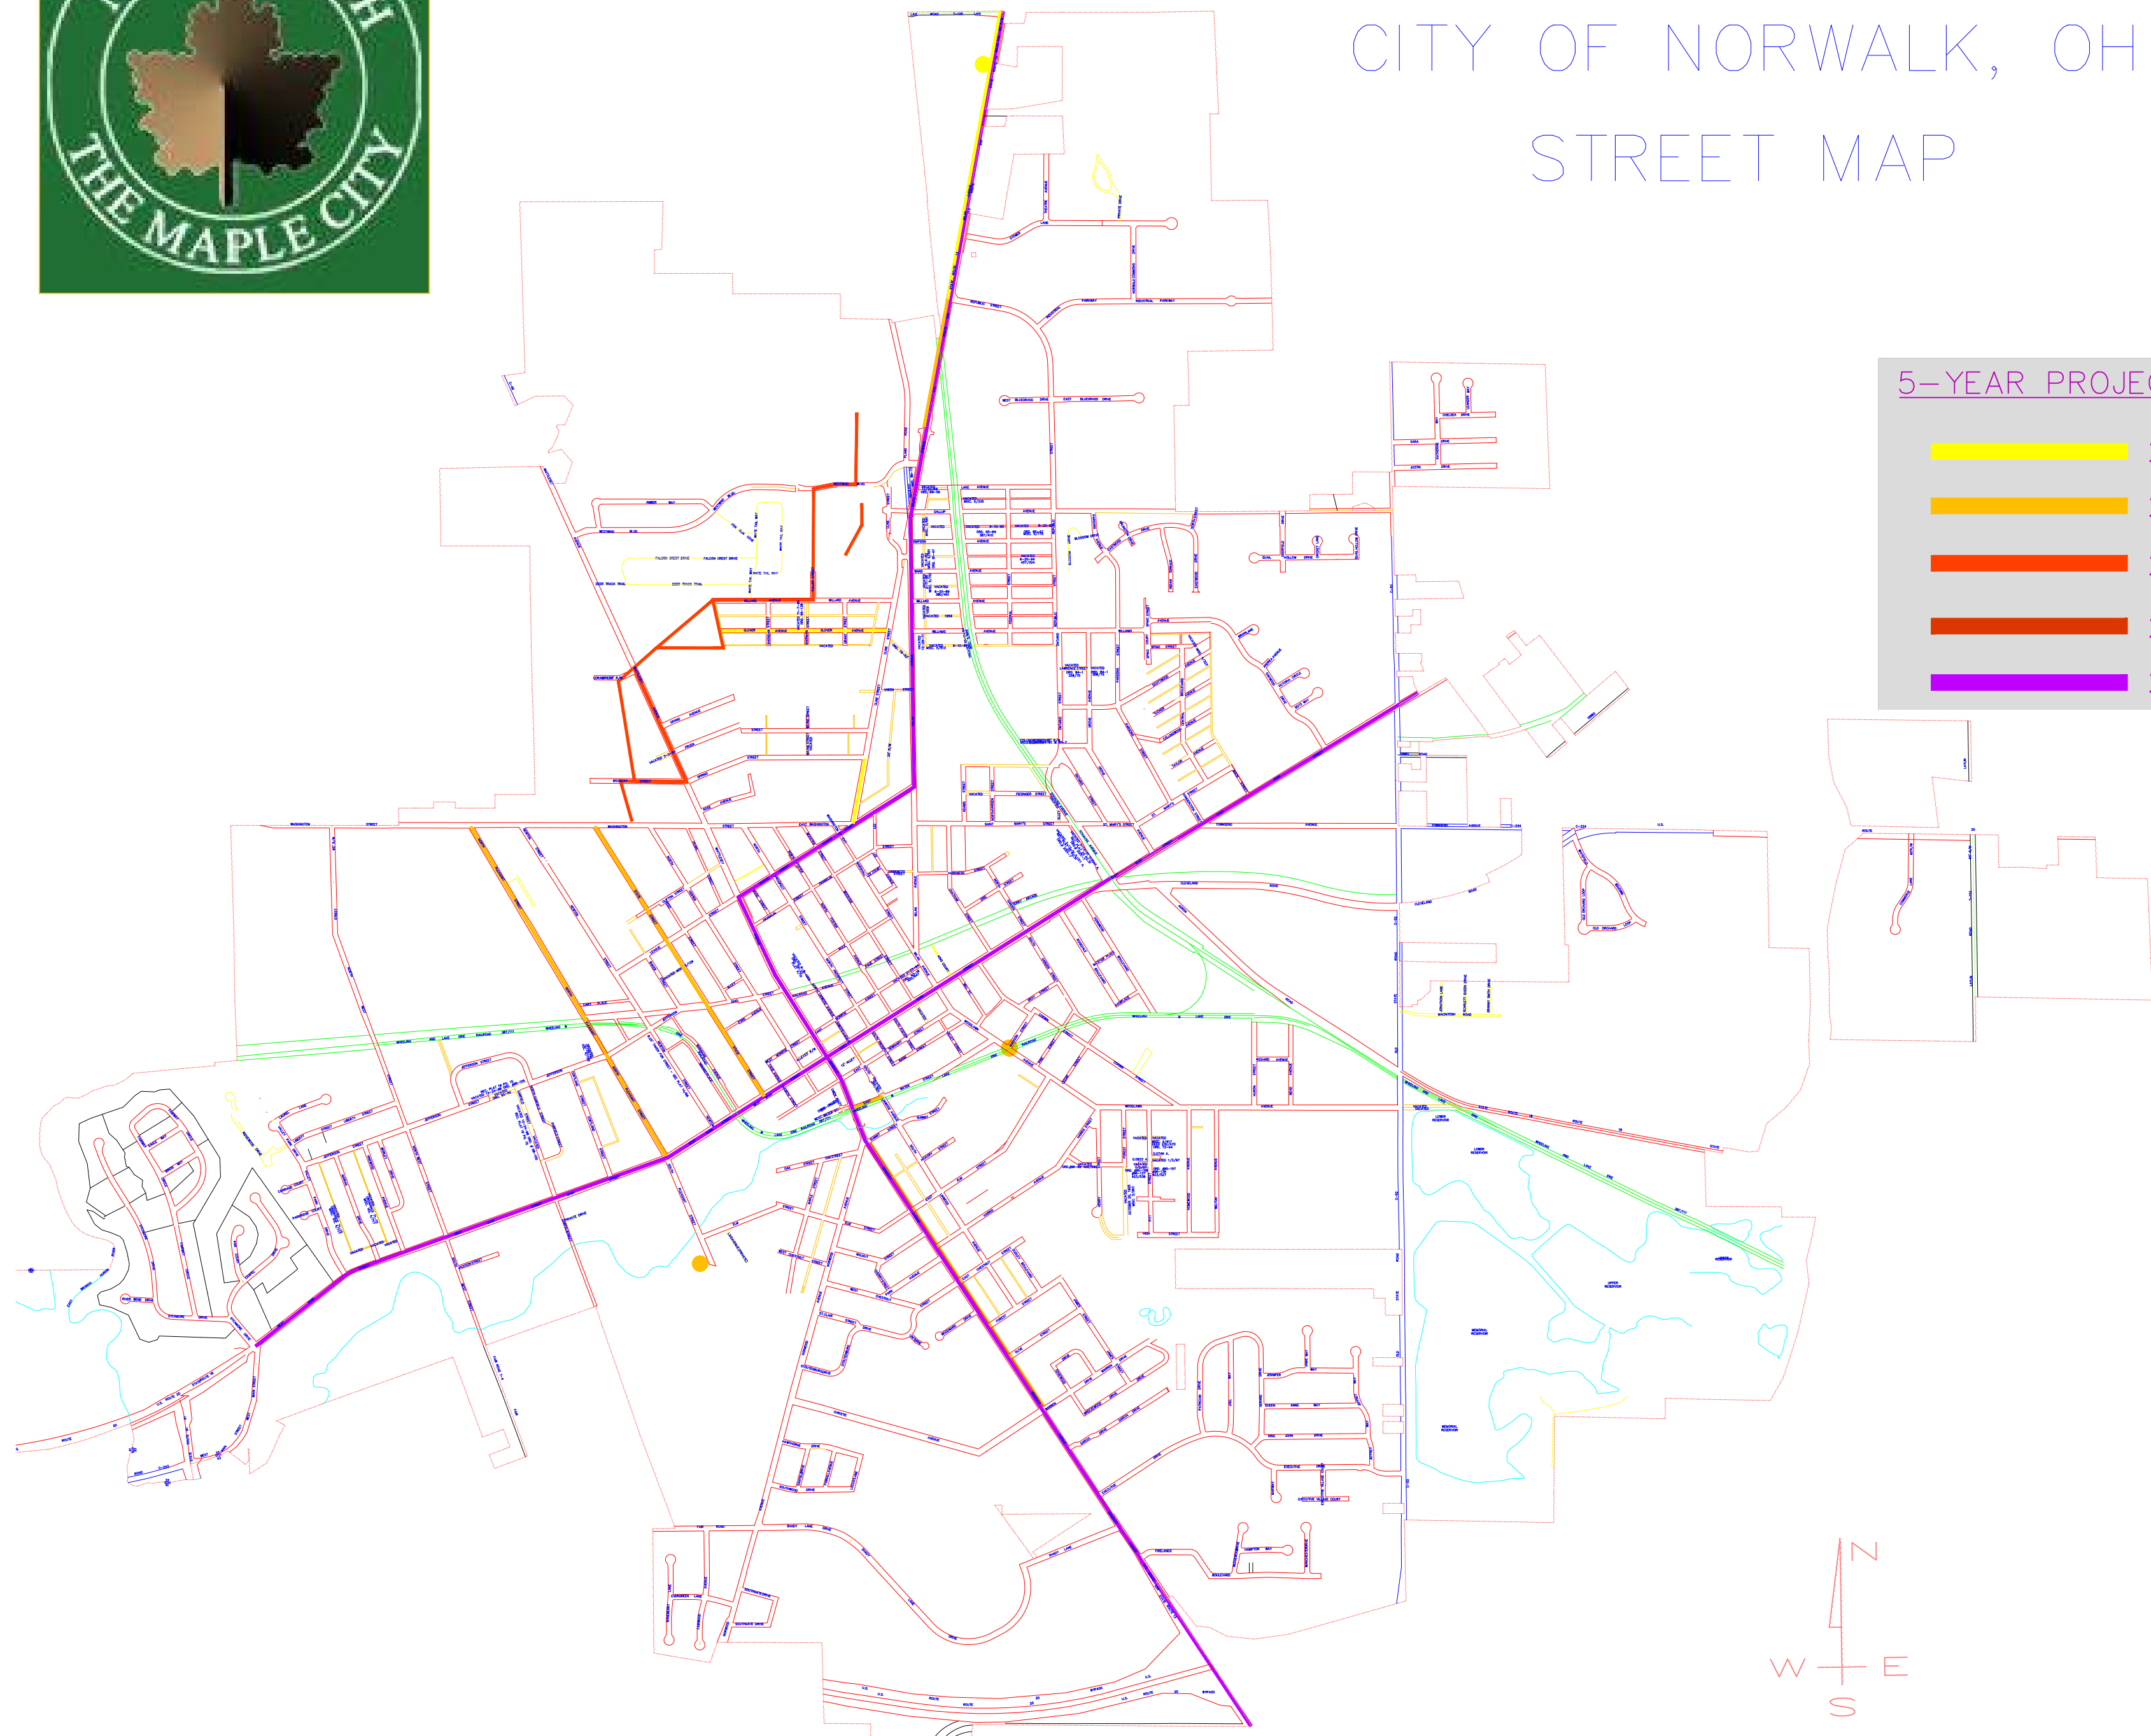

2008
CITY OF NORWALK, OH
STREET MAP

5-YEAR PROJECT LIST

Yellow	2009
Orange	2010
Red	2011
Brown	2012
Purple	2013