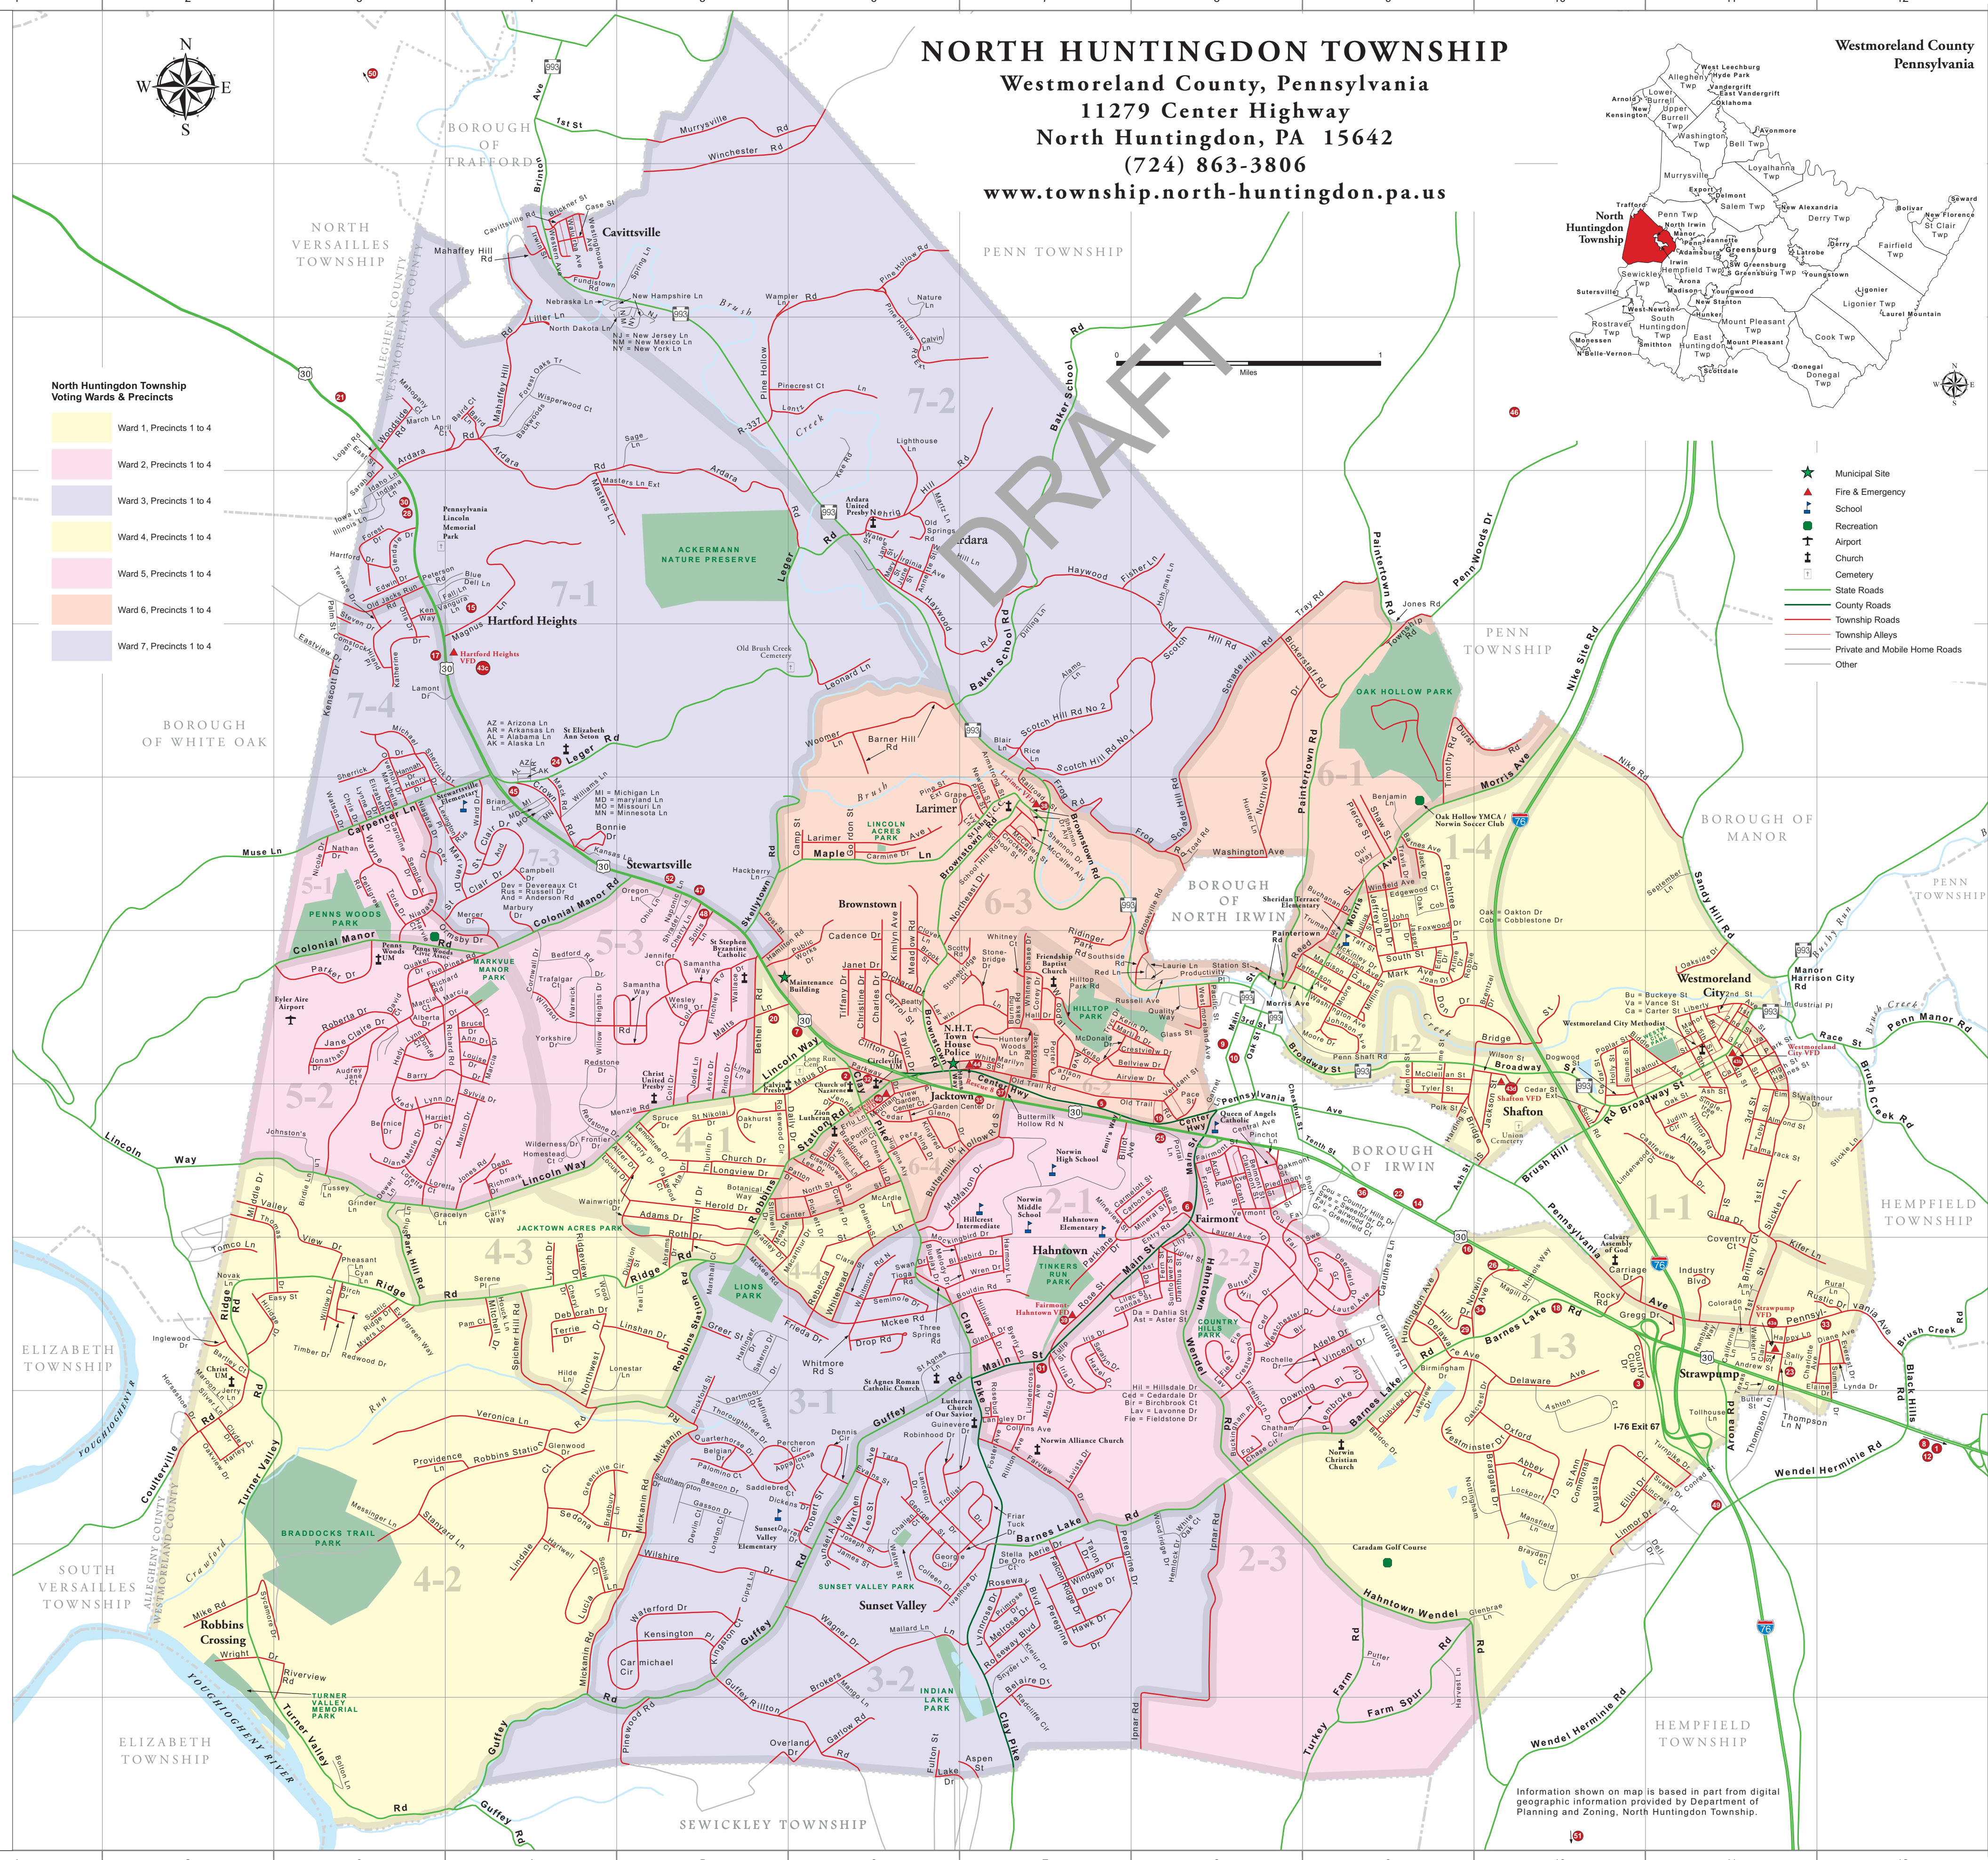

# NORTH HUNTINGDON TOWNSHIP

Westmoreland County, Pennsylvania  
 11279 Center Highway  
 North Huntingdon, PA 15642  
 (724) 863-3806  
[www.township.north-huntingdon.pa.us](http://www.township.north-huntingdon.pa.us)

- North Huntingdon Township Voting Wards & Precincts**
- Ward 1, Precincts 1 to 4
  - Ward 2, Precincts 1 to 4
  - Ward 3, Precincts 1 to 4
  - Ward 4, Precincts 1 to 4
  - Ward 5, Precincts 1 to 4
  - Ward 6, Precincts 1 to 4
  - Ward 7, Precincts 1 to 4

- ★ Municipal Site
- ▲ Fire & Emergency
- ▤ School
- ⬢ Recreation
- ✈ Airport
- ⊕ Church
- ☠ Cemetery
- State Roads
- County Roads
- Township Roads
- Township Alleys
- Private and Mobile Home Roads
- Other

Information shown on map is based in part from digital geographic information provided by Department of Planning and Zoning, North Huntingdon Township.