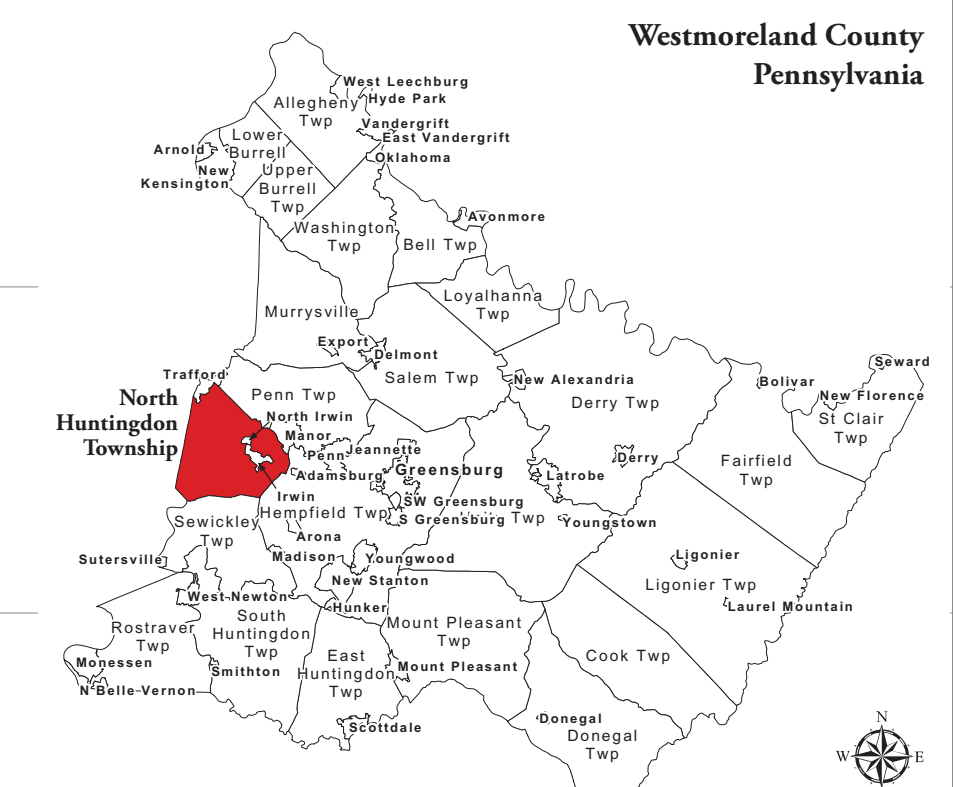

# NORTH HUNTINGDON TOWNSHIP

Westmoreland County, Pennsylvania  
 11279 Center Highway  
 North Huntingdon, PA 15642  
 (724) 863-3806  
[www.township.north-huntingdon.pa.us](http://www.township.north-huntingdon.pa.us)

- North Huntingdon Township Voting Wards & Precincts**
- Ward 1, Precincts 1 to 4
  - Ward 2, Precincts 1 to 4
  - Ward 3, Precincts 1 to 4
  - Ward 4, Precincts 1 to 4
  - Ward 5, Precincts 1 to 4
  - Ward 6, Precincts 1 to 4
  - Ward 7, Precincts 1 to 4

- ★ Municipal Site
- ▲ Fire & Emergency
- ▤ School
- ⬢ Recreation
- ✈ Airport
- ⊕ Church
- ☠ Cemetery
- State Roads
- County Roads
- Township Roads
- Township Alleys
- Private and Mobile Home Roads
- Other

Information shown on map is based in part from digital geographic information provided by Department of Planning and Zoning, North Huntingdon Township.