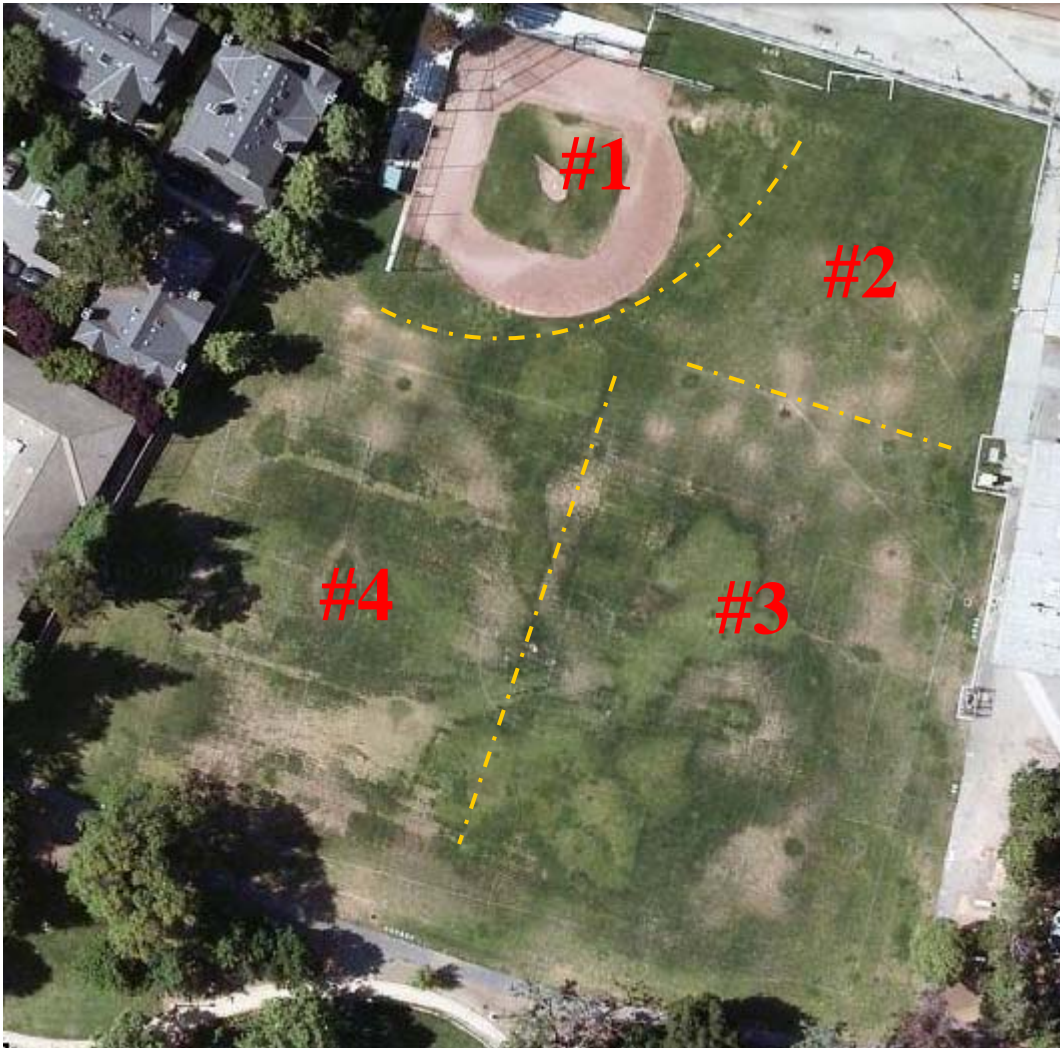

# Willow Oaks Park

**Area #1:** Baseball/Softball Diamond

**Area #2:** Left Field (40x55)

**Area #3:** Center Field (60x45)

**Area #4:** Right Field (60x45)

**Note:** Dimensions provided are by foot and indicate the recommended maximum playing area (not including sidelines). Please call (650) 330-2220 for any questions.