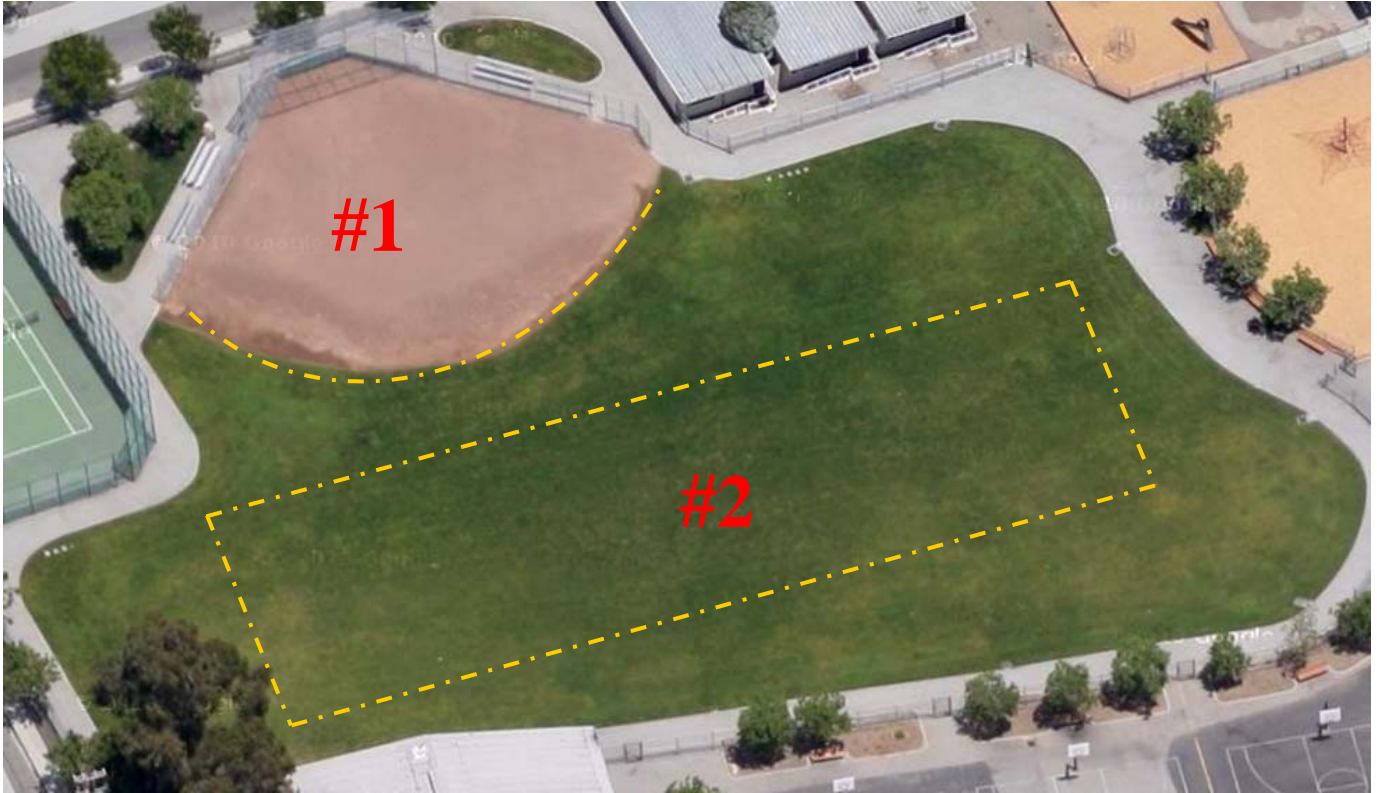

Belle Haven School

Area #1: Baseball Diamond

Area #2: Field (110x240)

Note: Dimensions provided are by foot and indicate the recommended maximum playing area (not including sidelines). Please call (650) 330-2220 for any questions.