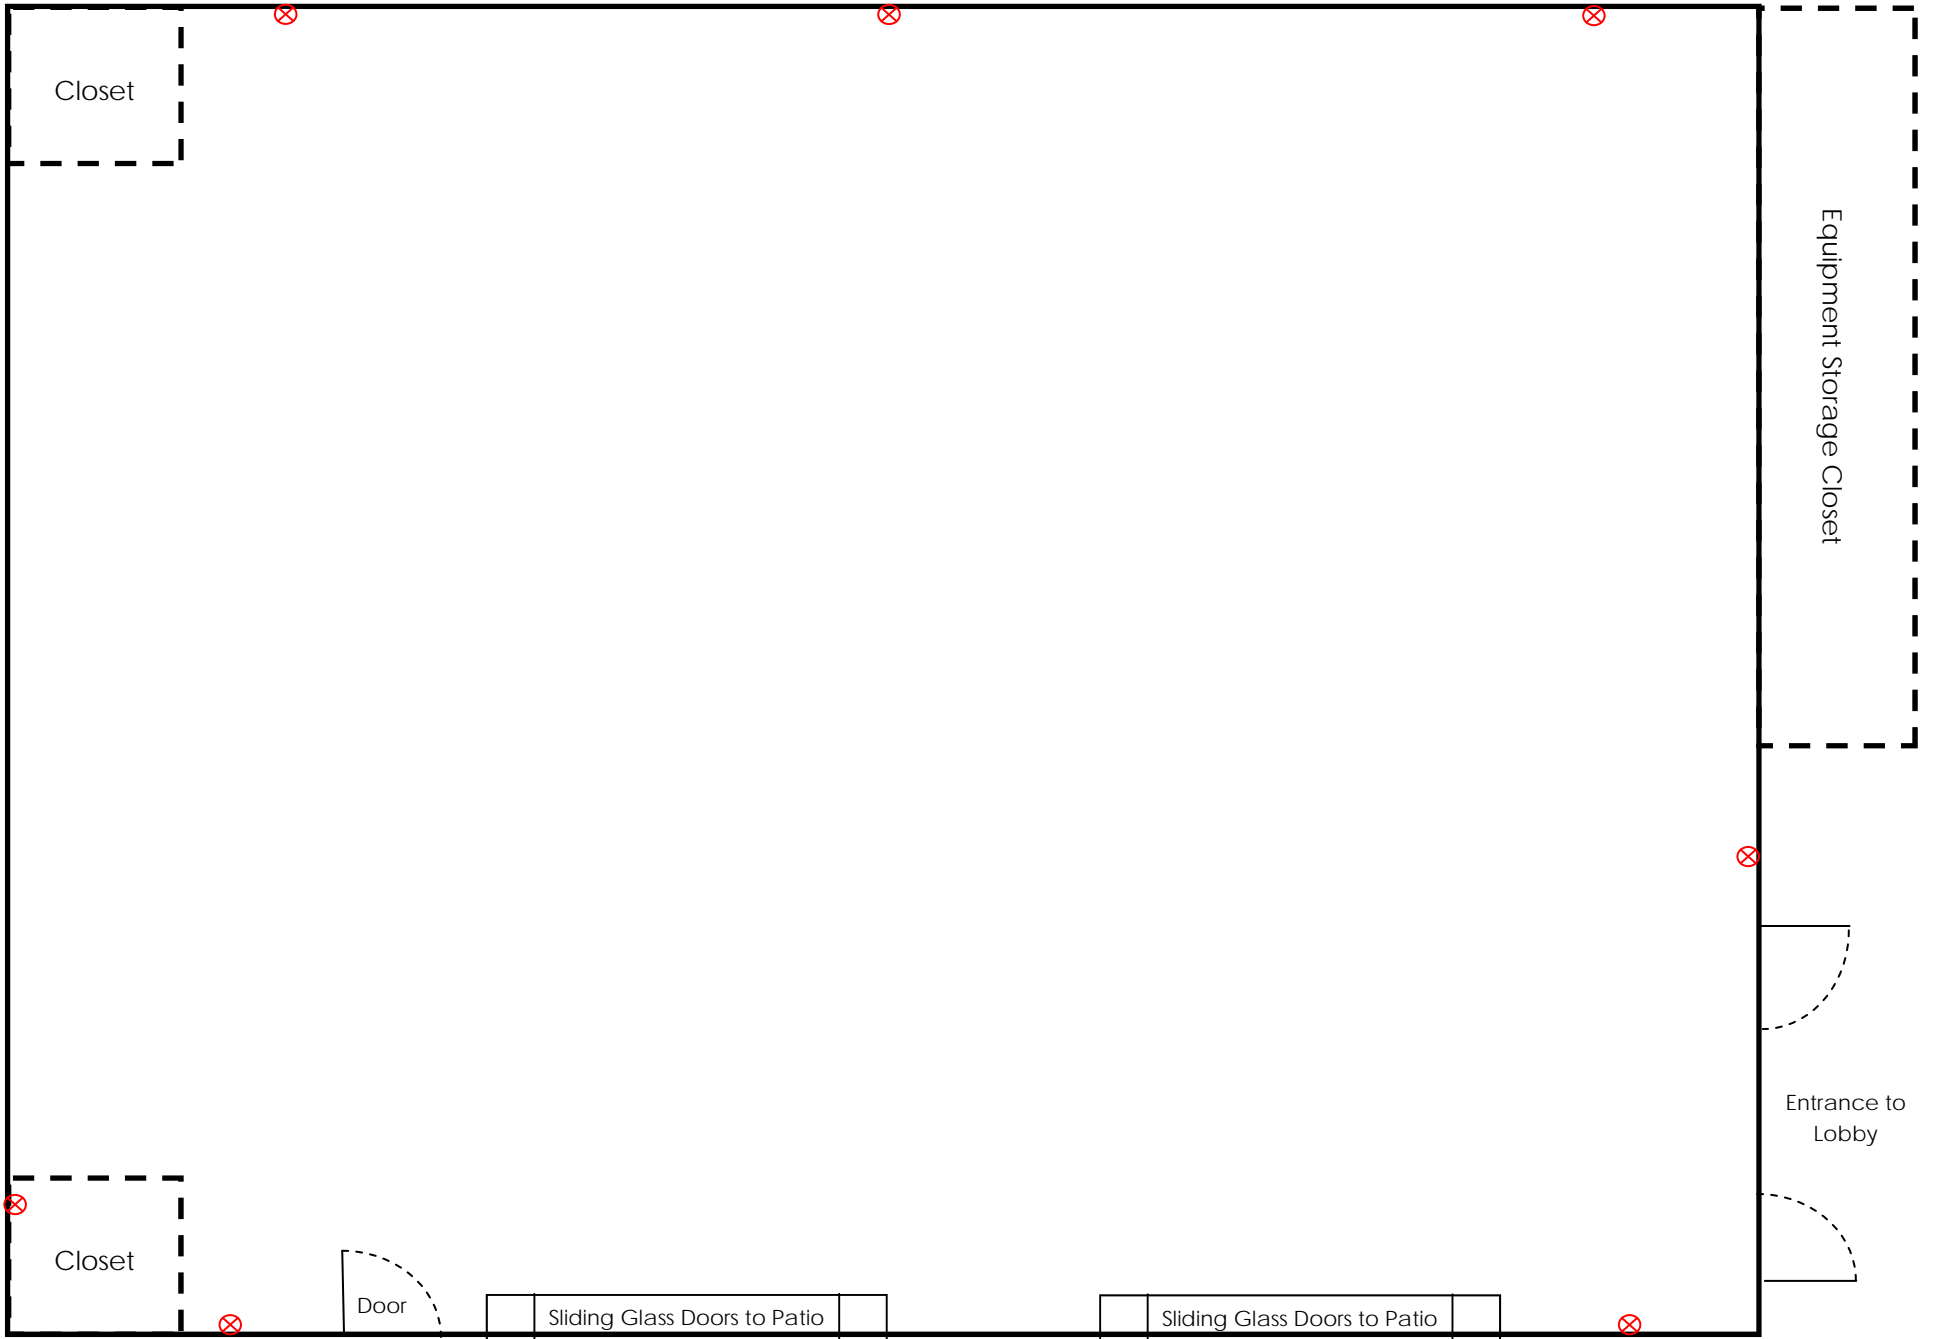

Sequoia Room Blank Diagram

Room Width - 41 feet, 3 inches
Room Length - 59 feet, 4 inches
Total Square Footage - Approx. 2,400

⊗ Denotes Outlet

Outdoor Patio