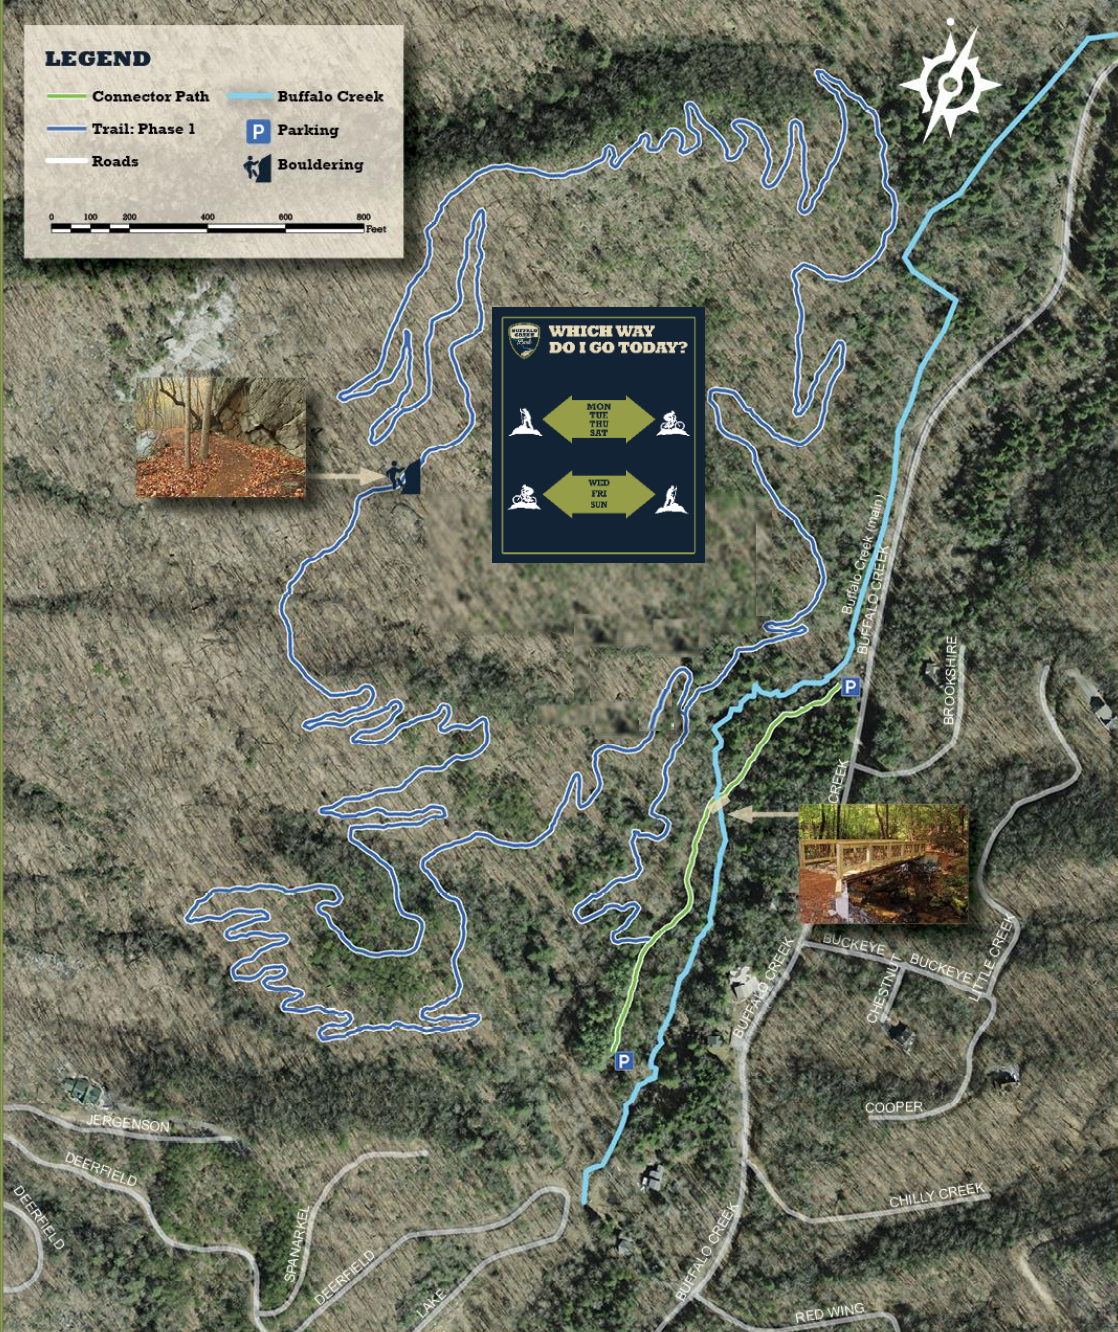

Buffalo Creek Park

LEGEND

- Connector Path
- Buffalo Creek
- Trail: Phase 1
- P Parking
- Roads
- Bouldering

WHICH WAY DO I GO TODAY?

MON
TUE
THU
SAT

WED
FRI
SUN

TRAIL PROFILE