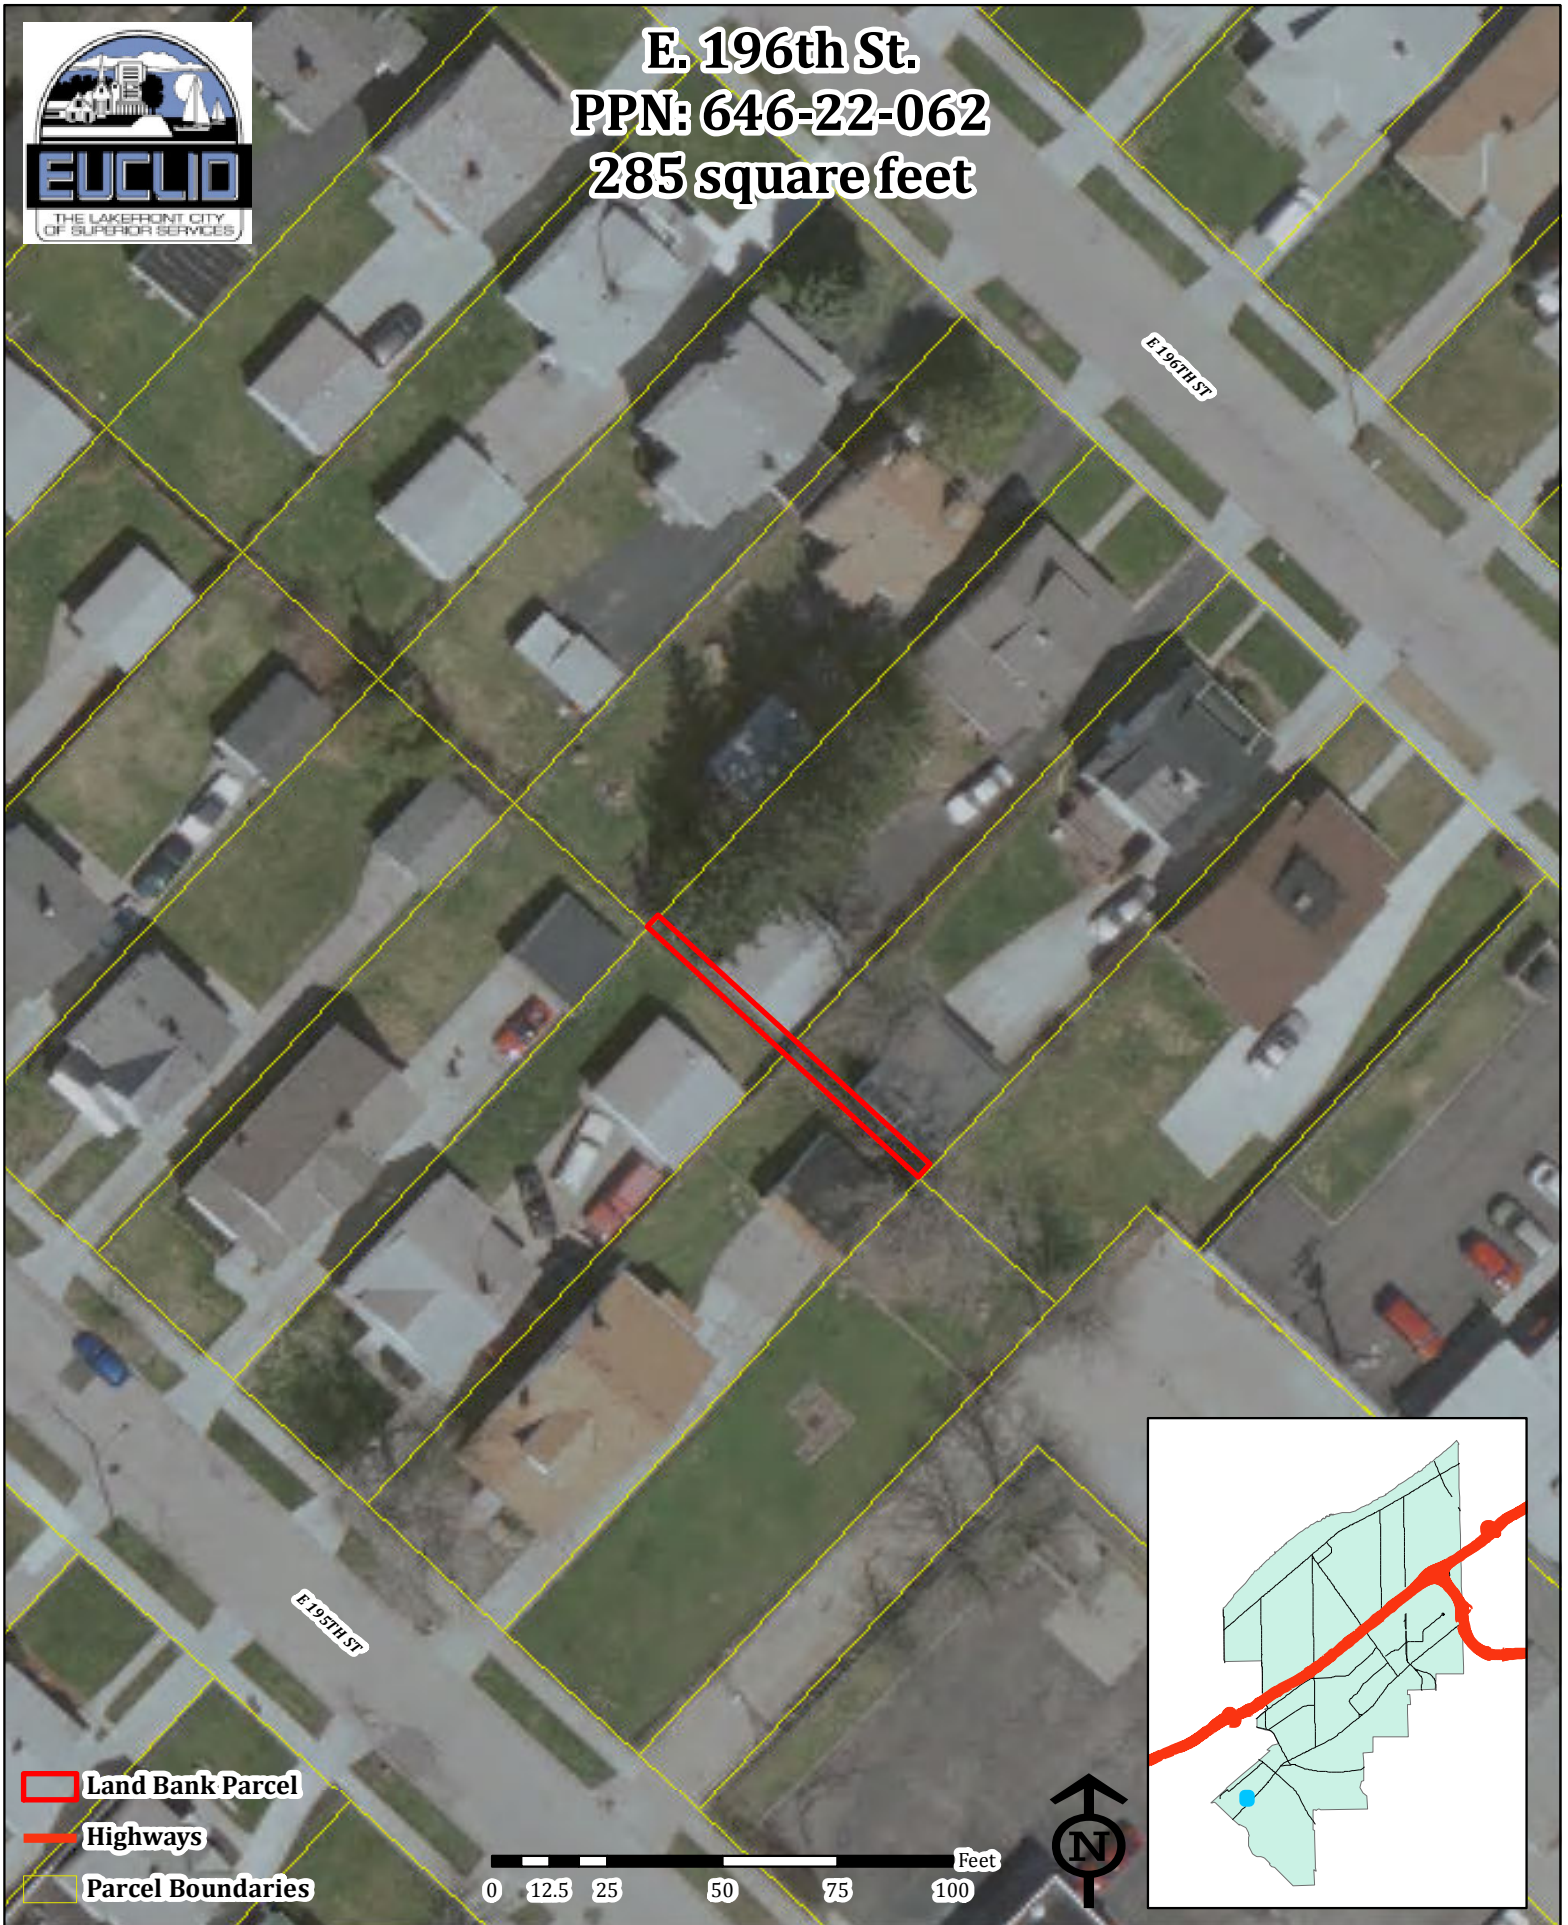

E. 196th St.
PPN: 646-22-062
285 square feet

-  Land Bank Parcel
-  Highways
-  Parcel Boundaries