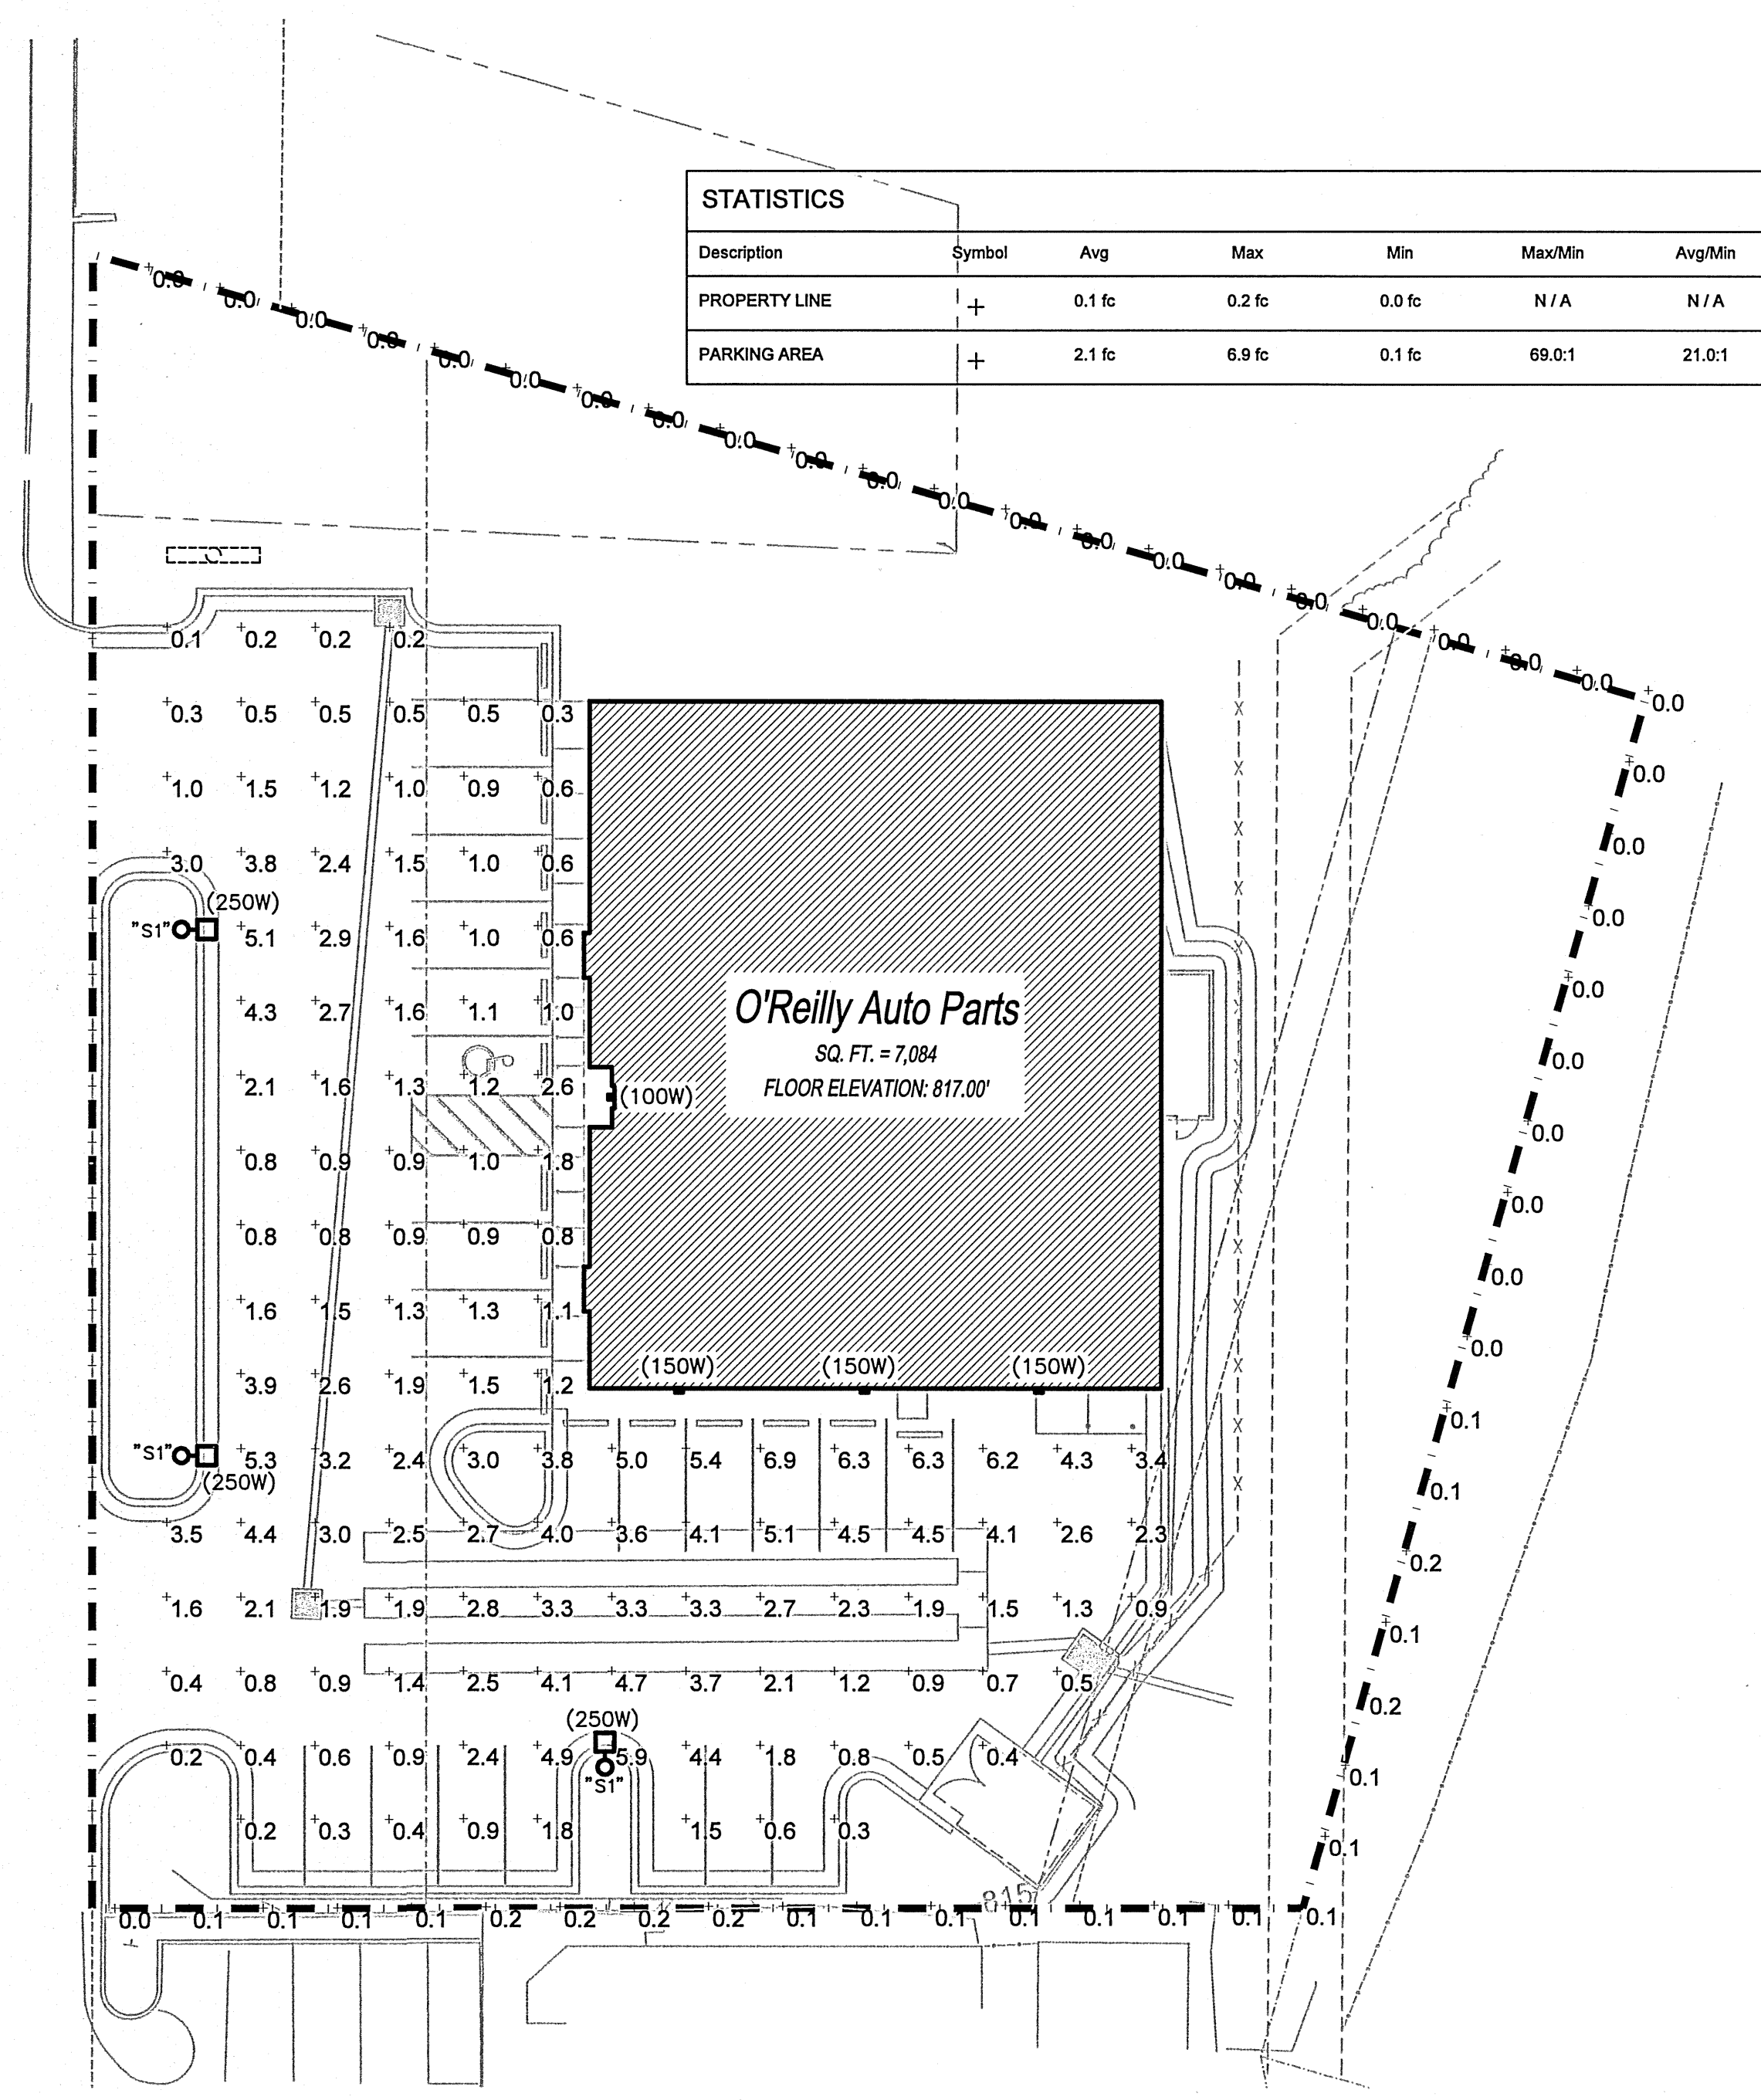

Plotted 14 Apr 2010 at 10:35 am

1
SU2 **SITE LIGHTING PLAN**
SCALE: 1"=20'

NORTH  

CRAIG A. SCHNEIDER, AIA
ARCHITECT
1736 East Sunshine, Suite 417
Springfield, Missouri 65804
e-mail: architect@estertyschneider.com

New O'Reilly Auto Parts Store:
COLERAIN AVENUE
COLERAIN TOWNSHIP, OH

COMM # 2723--

DATE: 4-15-10
REVISION
DATE: