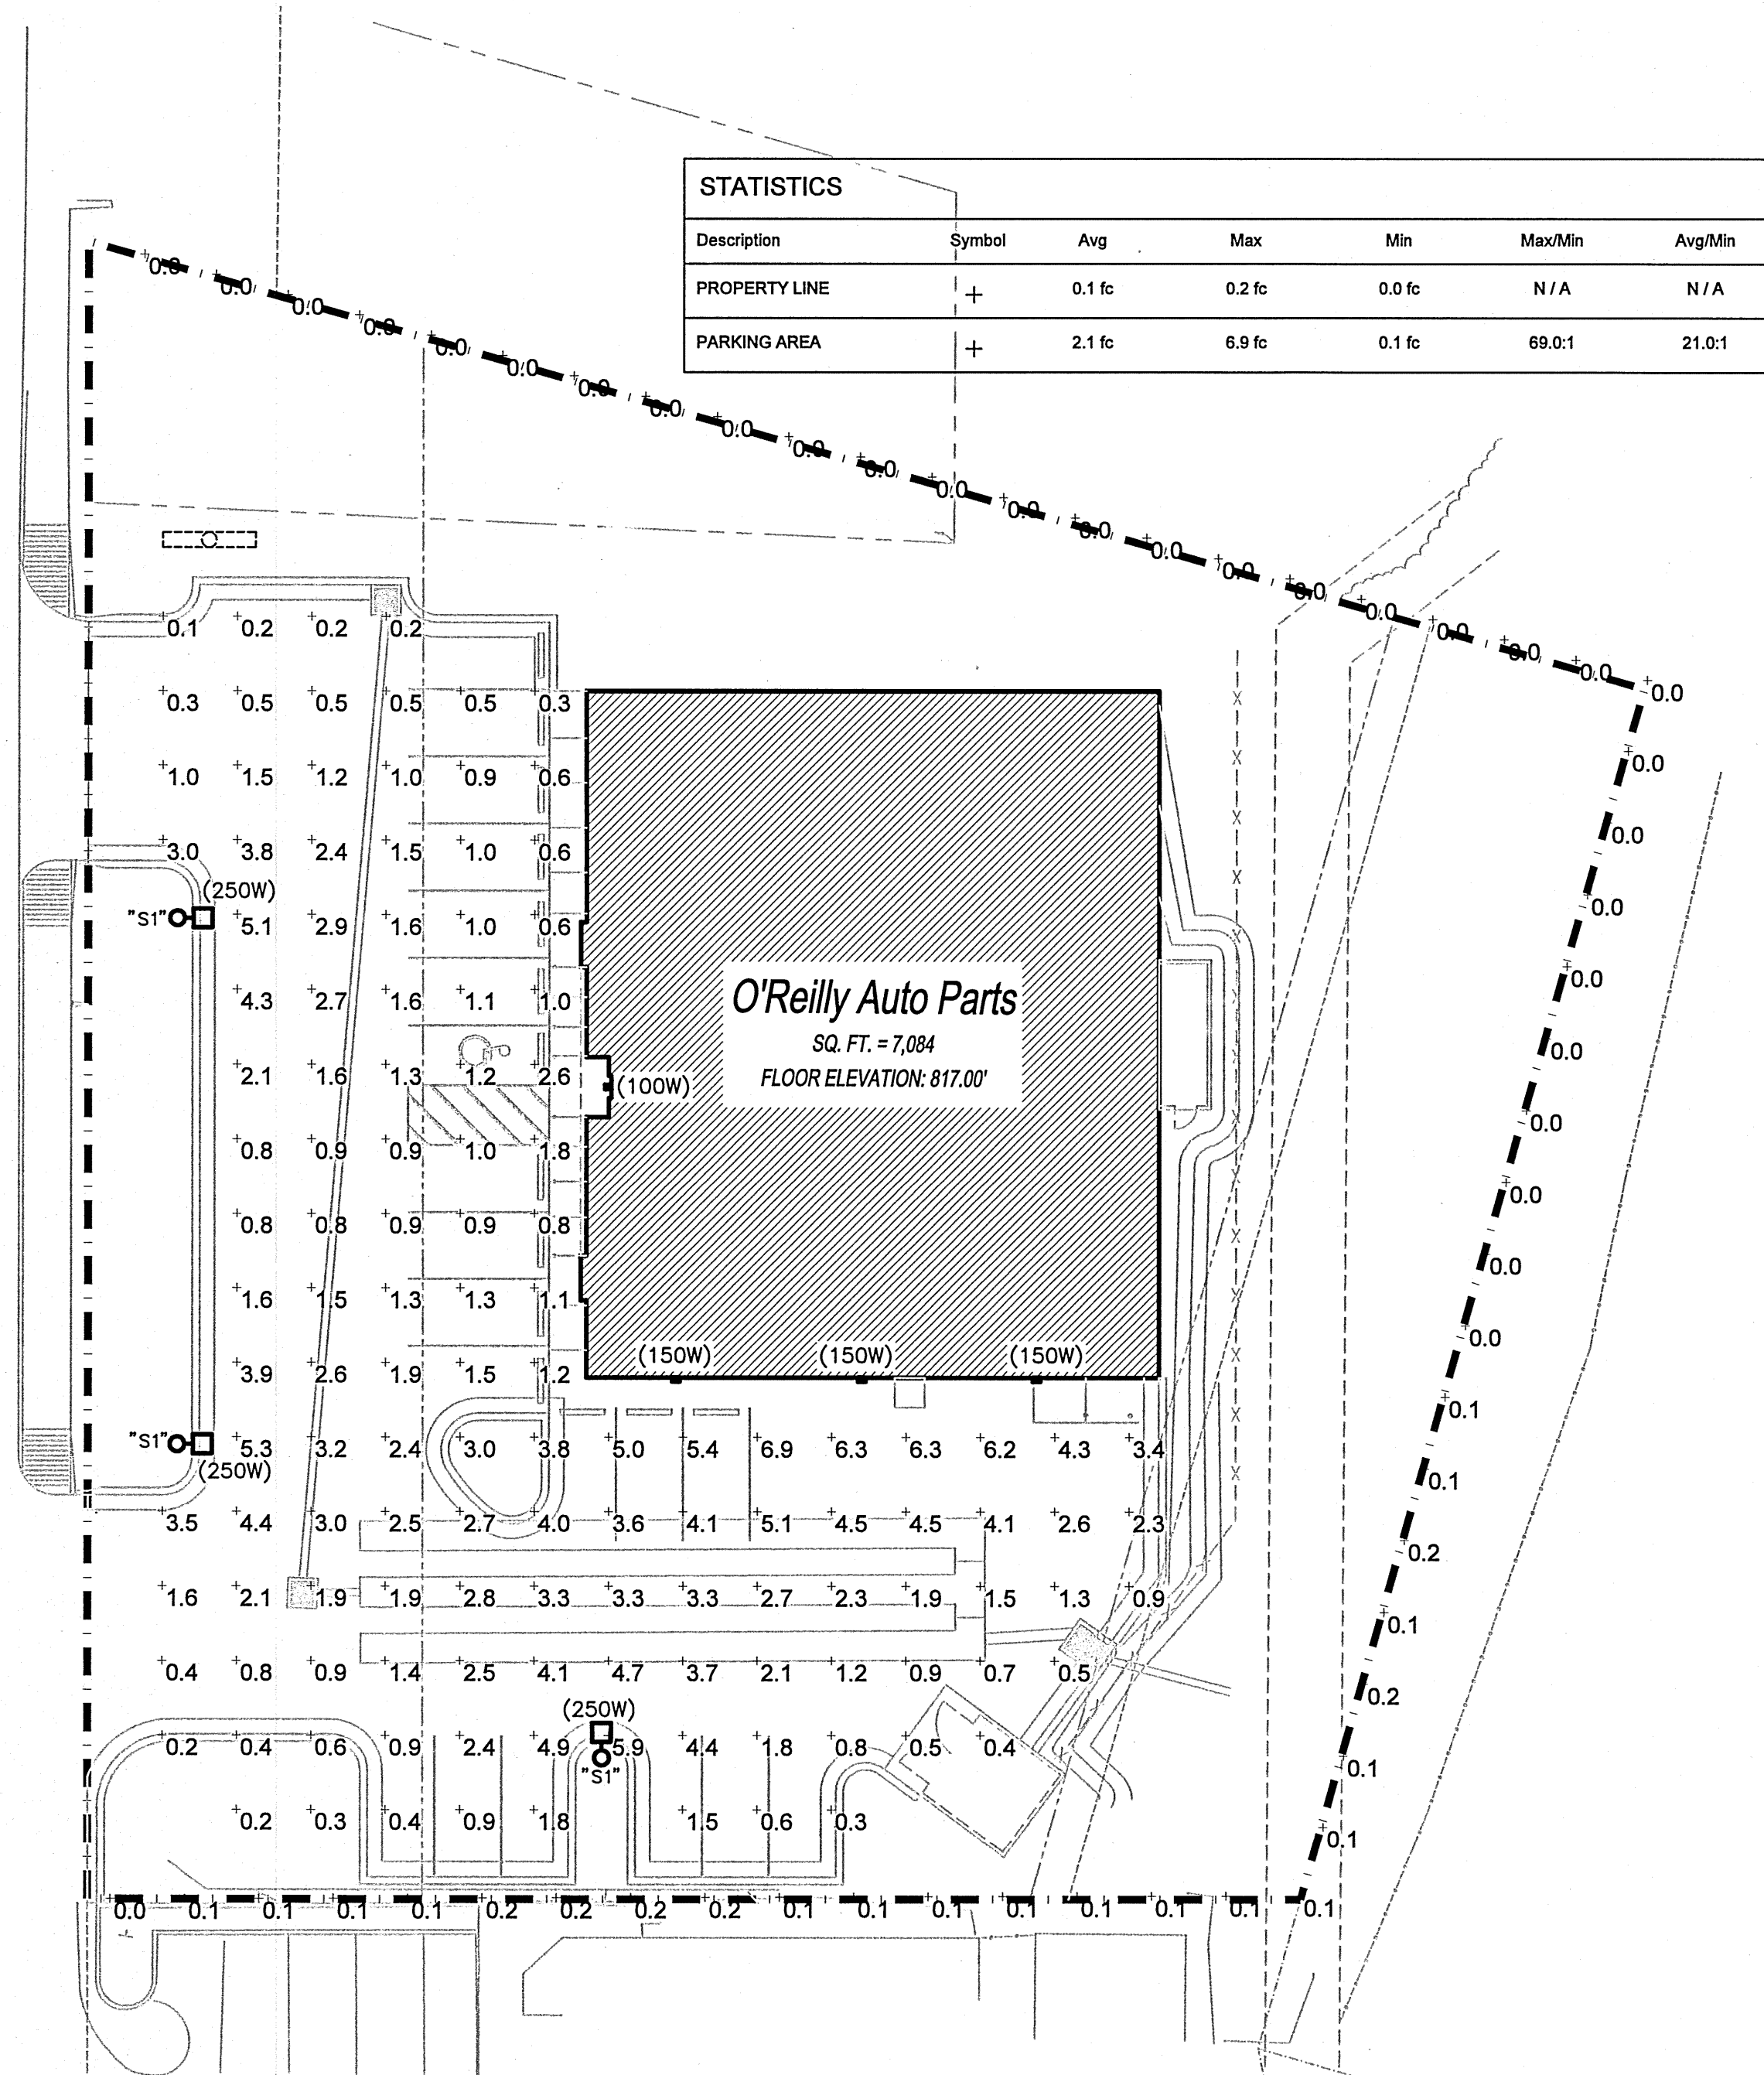

Printed: 2 Aug 2010 at 4:16 pm

H:\GRE\0377A\0\0377SU2 2 Aug 2010 - 3:10 pm

1
SU2 **SITE LIGHTING PLAN**
SCALE: 1"=20'
NORTH 
CONSTR. NORTH 

CRAIG A. SCHNEIDER, AIA
ARCHITECT
1736 East Sunshine, Suite 417
Springfield, Missouri 65804
417.562.0558
Fax: 417.562.3265
e-mail: architect@estertyschneider.com

New O'Reilly Auto Parts Store:
COLERAIN AVENUE
COLERAIN TOWNSHIP, OH

COMM # 2814

DATE: 7-30-10

REVISION
DATE: