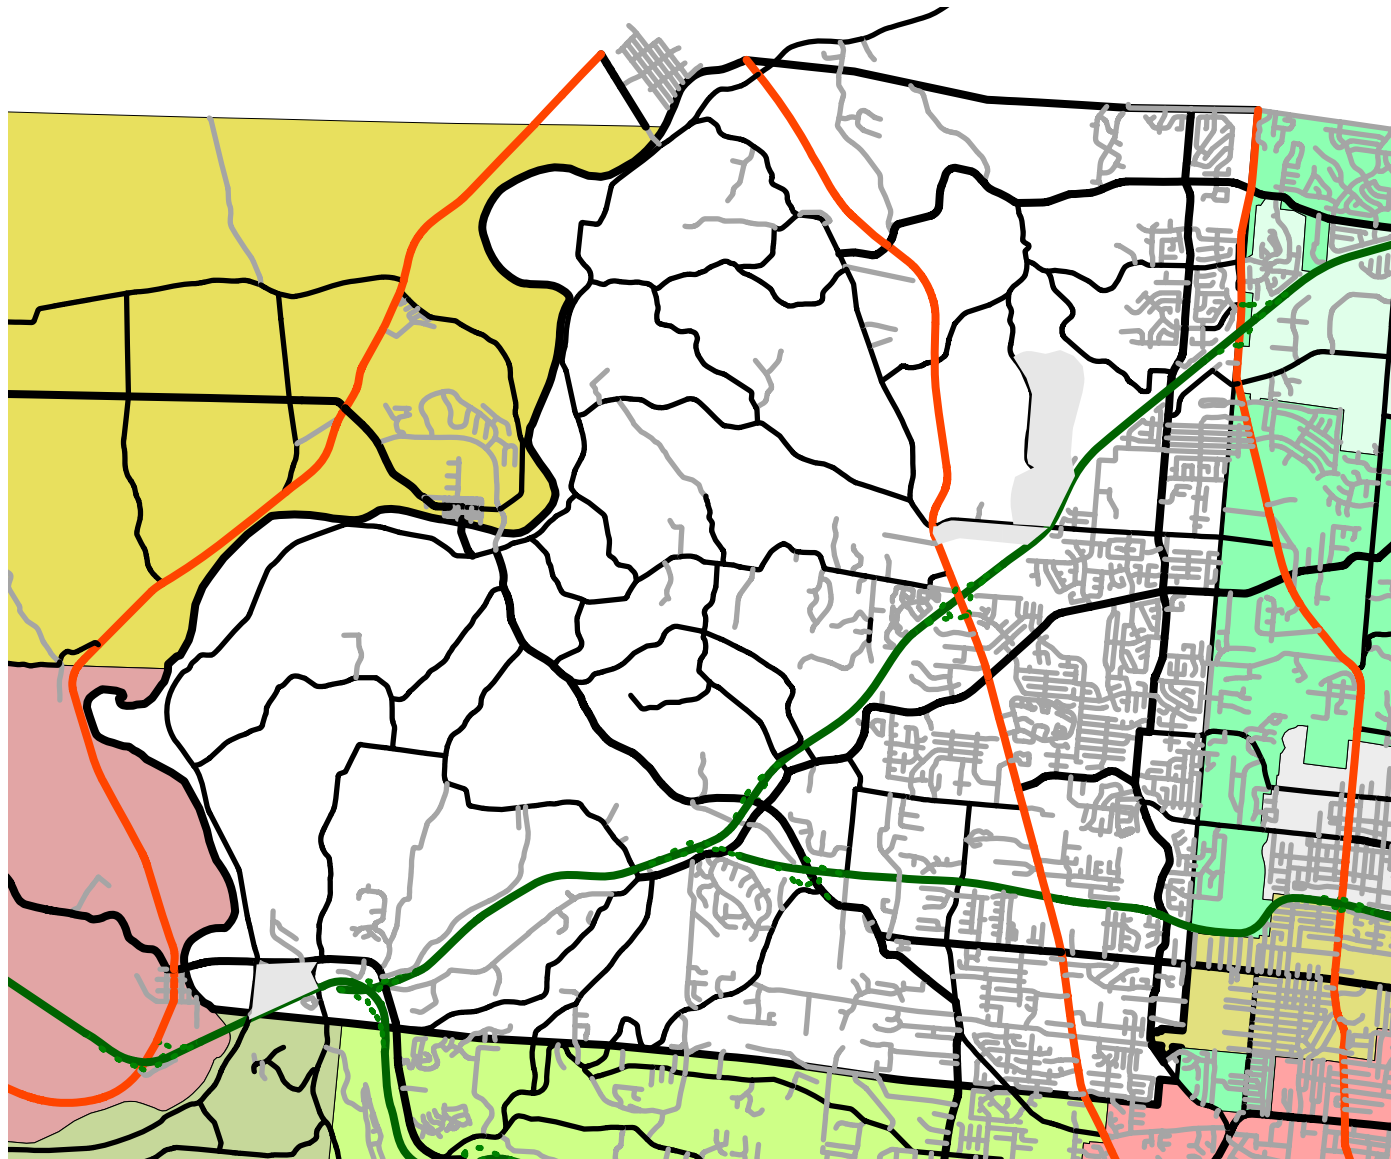

# Proposed Sexually-Oriented Business Overlay District

Overlay Area

Colerain Township  
Planning & Zoning  
April 2008