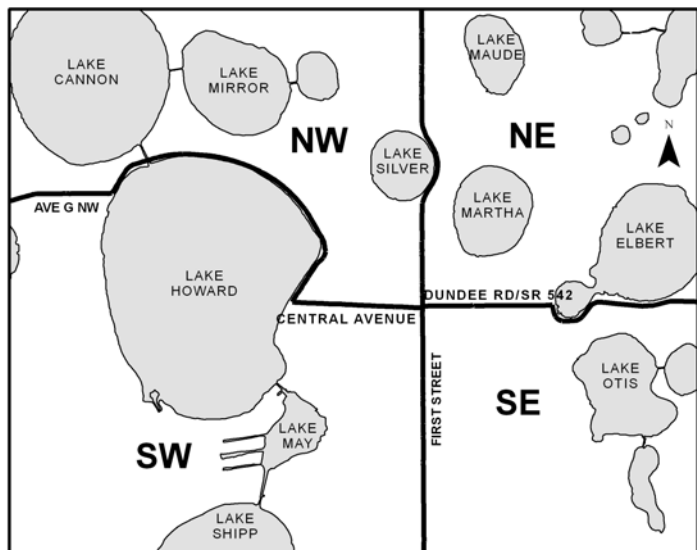

For more information, call the Solid Waste Office at **863-291-5756**.