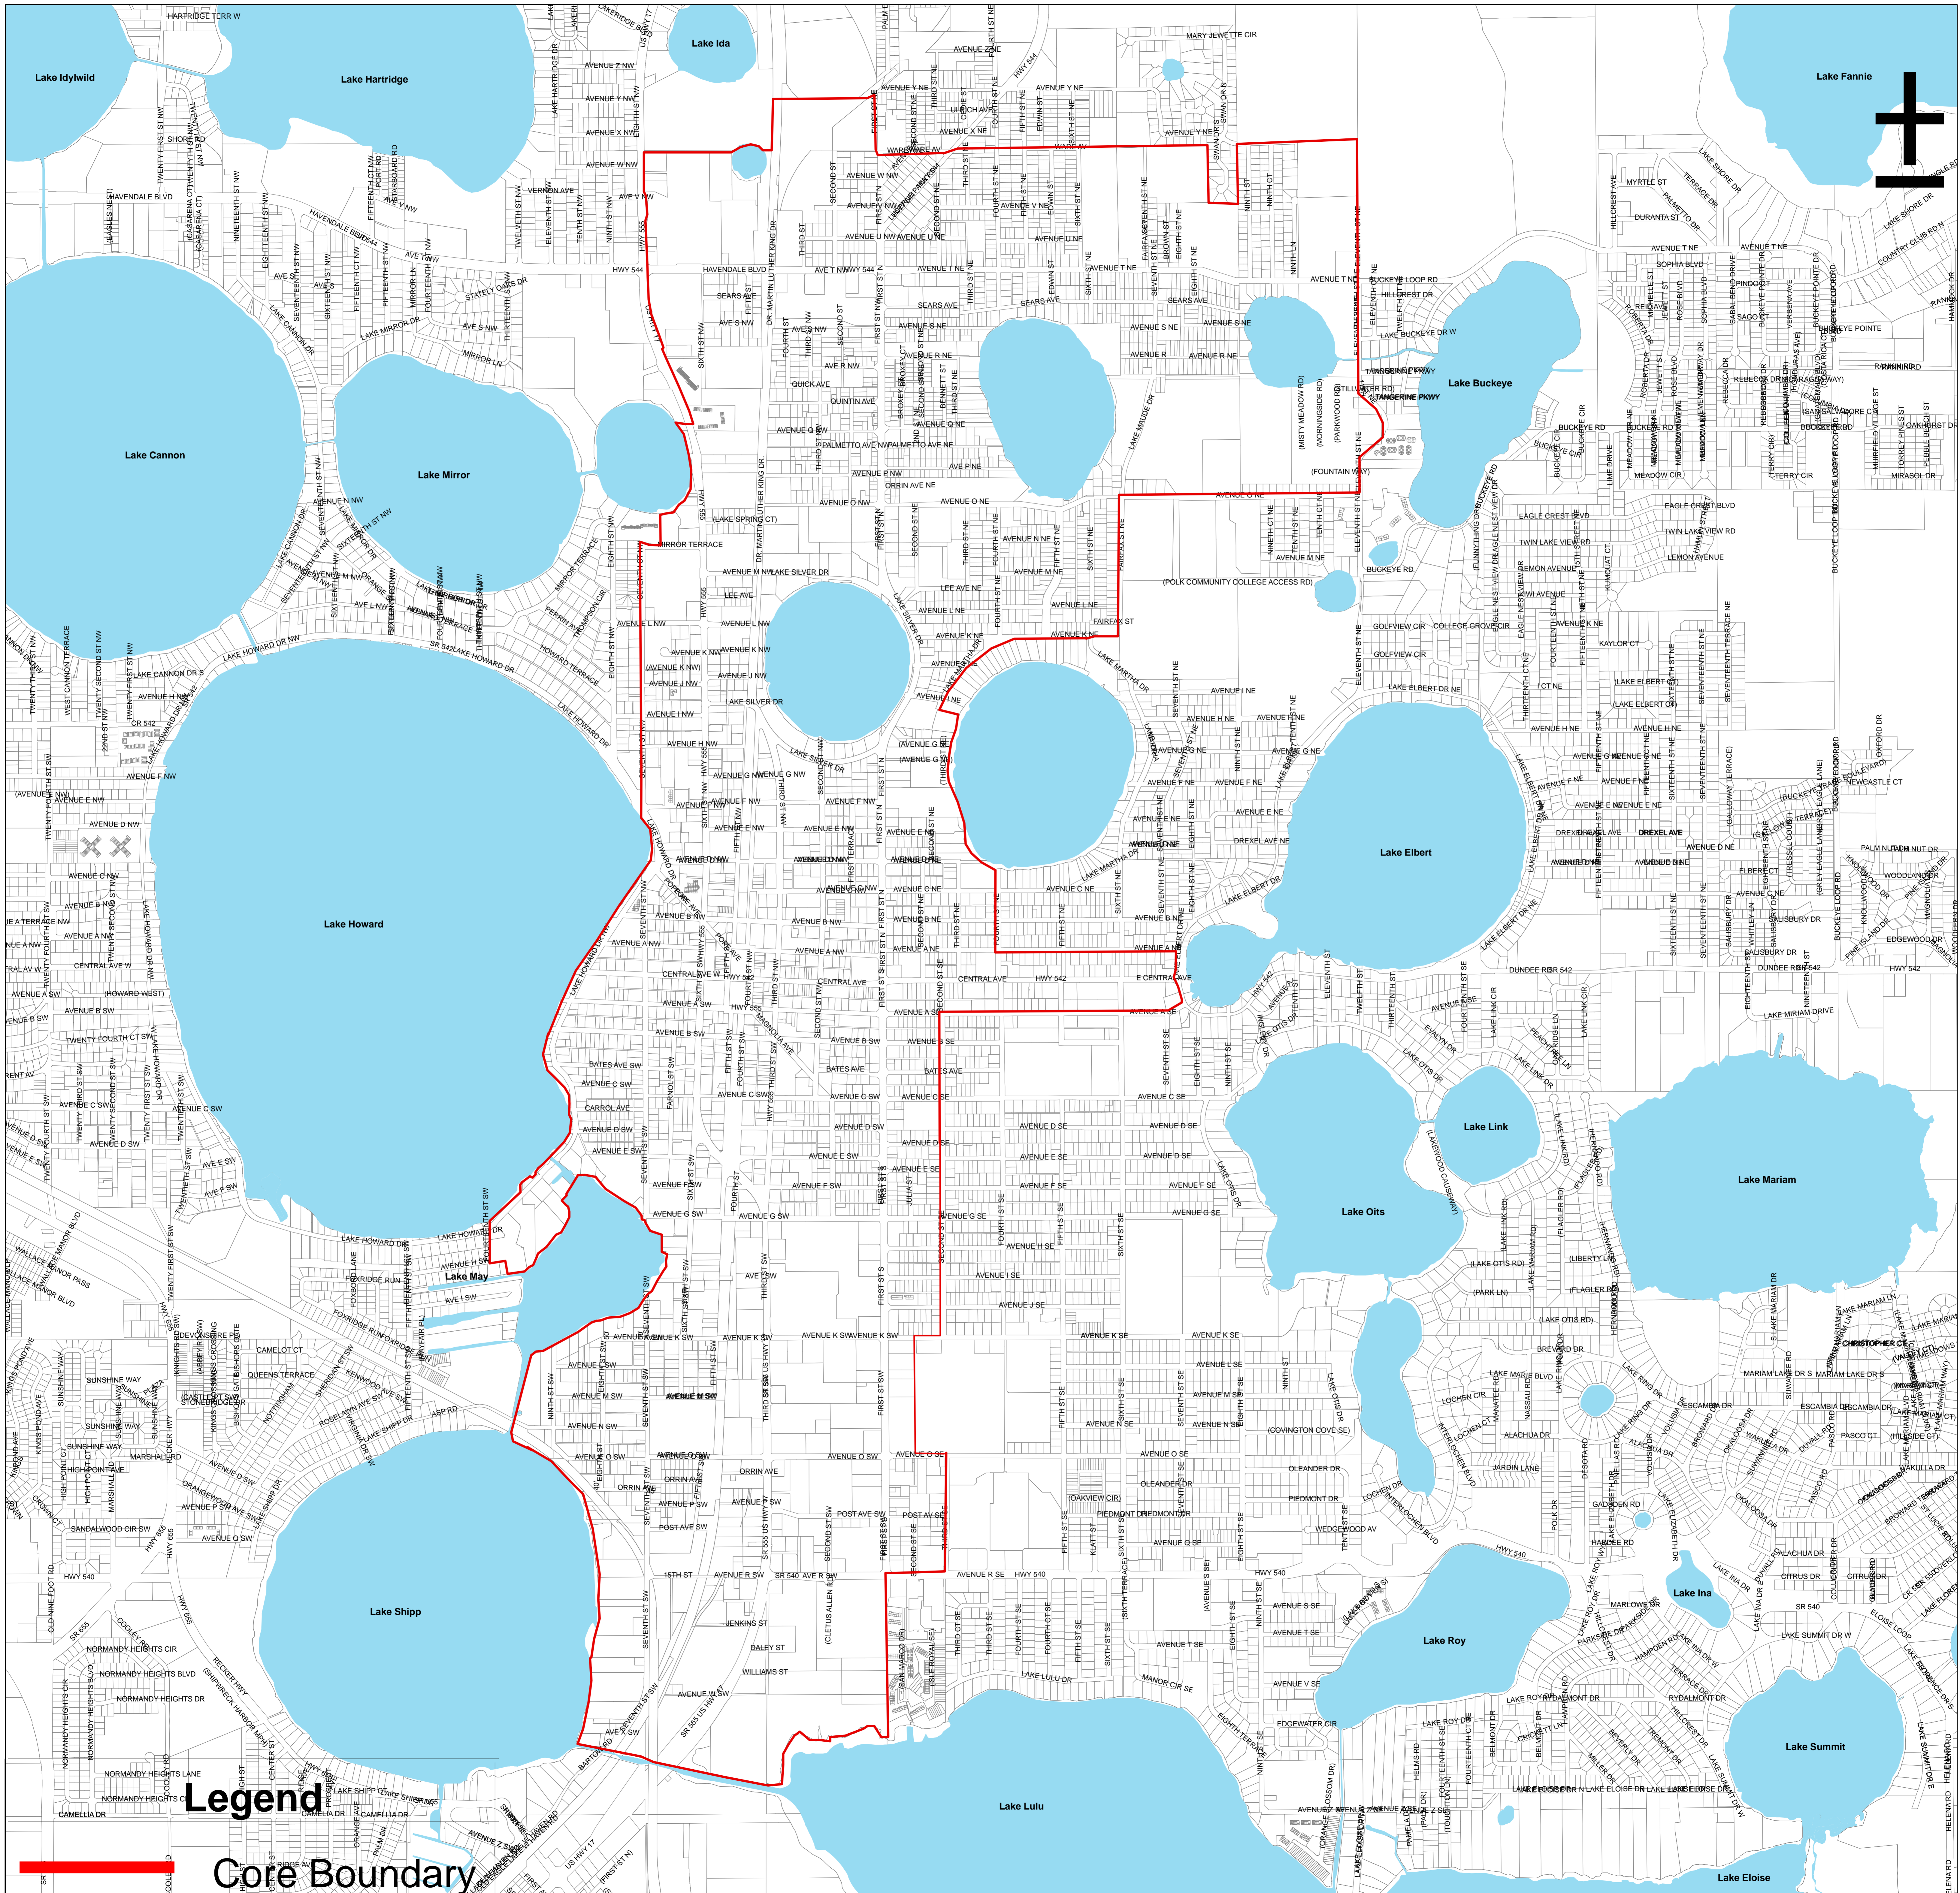

# Core Improvement Area

Please Note:  
This map is a general representation of  
the City of Winter Haven Core Improvement Area.  
It is not an official document.

**Legend**  
Core Boundary