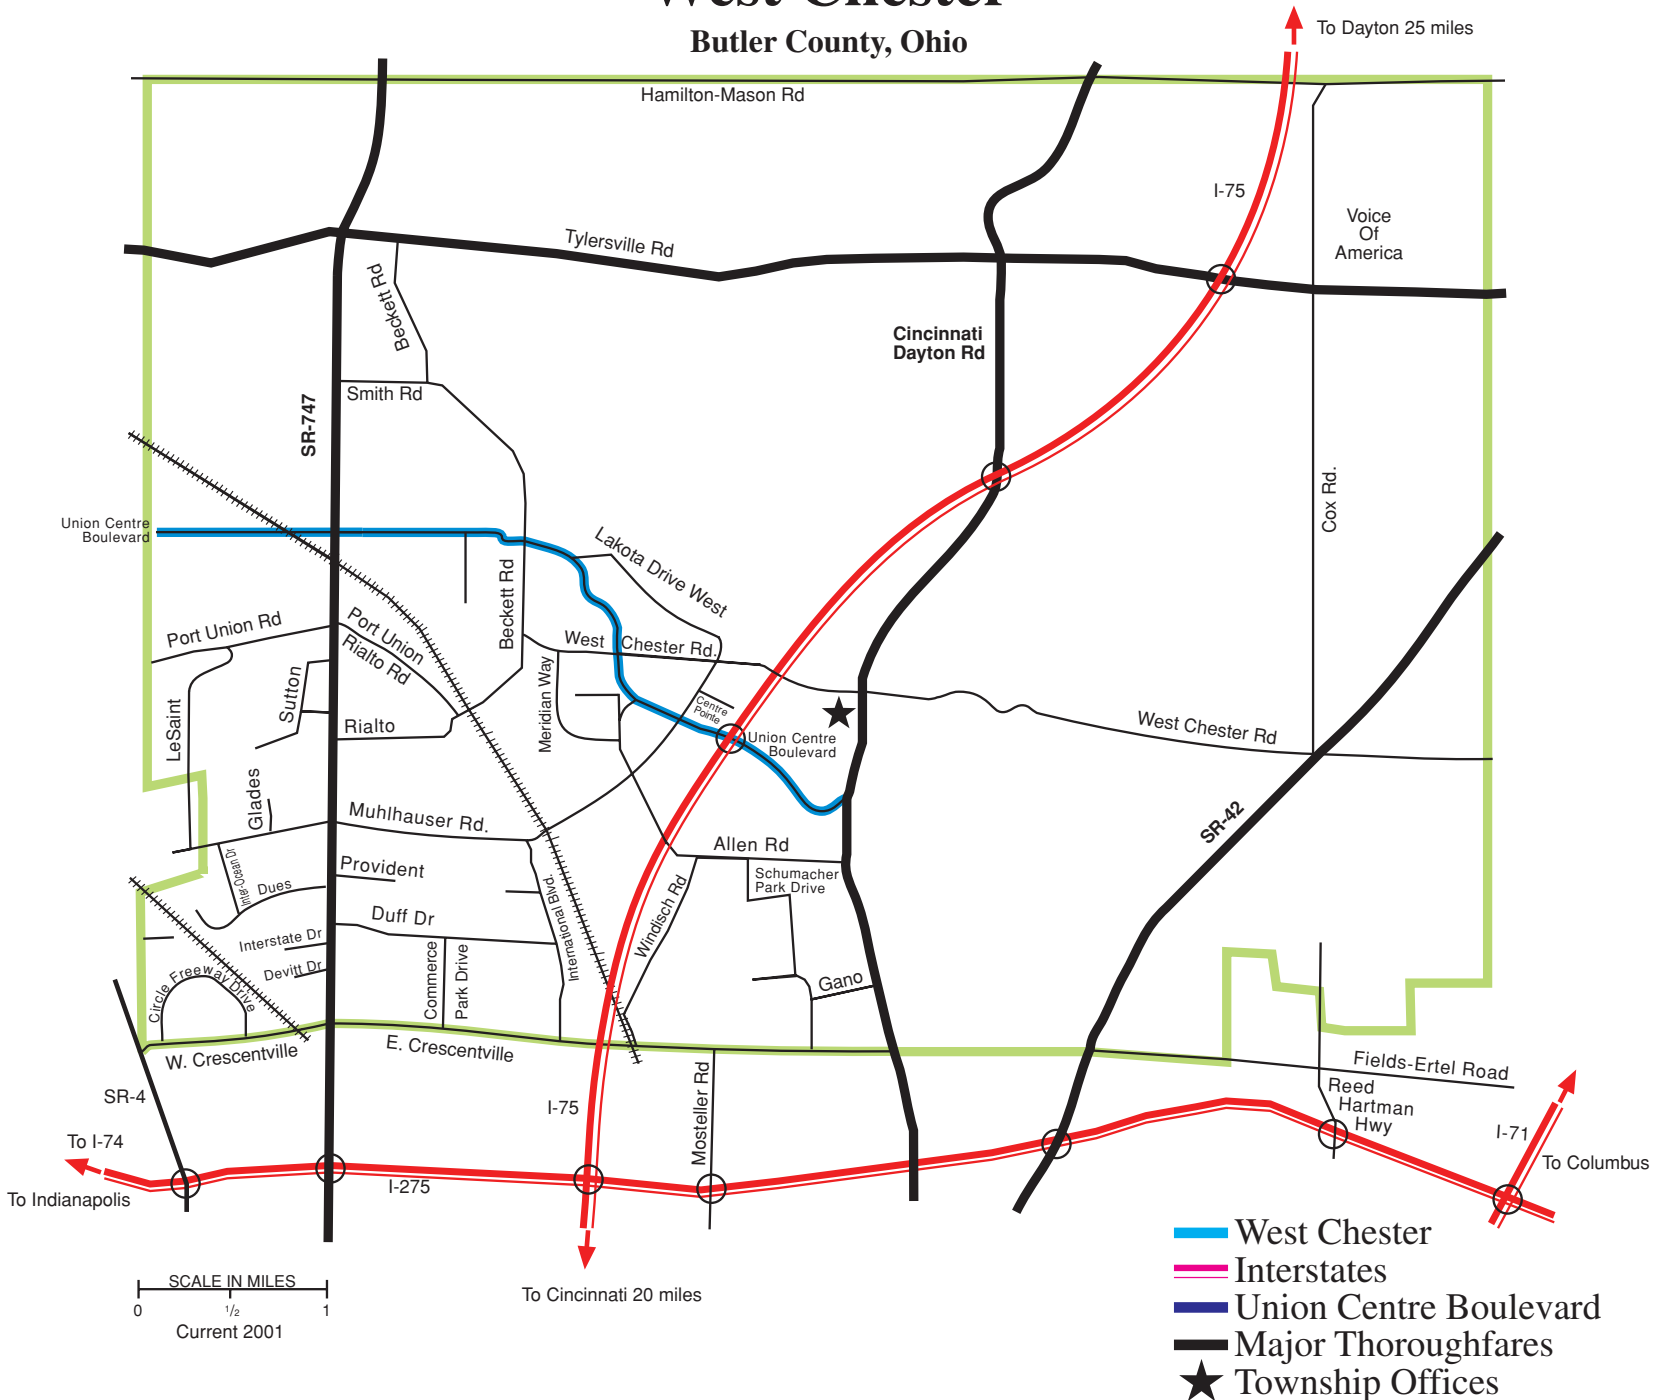

# West Chester

Butler County, Ohio

SCALE IN MILES  
0 1/2 1  
Current 2001

- West Chester
- Interstates
- Union Centre Boulevard
- Major Thoroughfares
- Township Offices