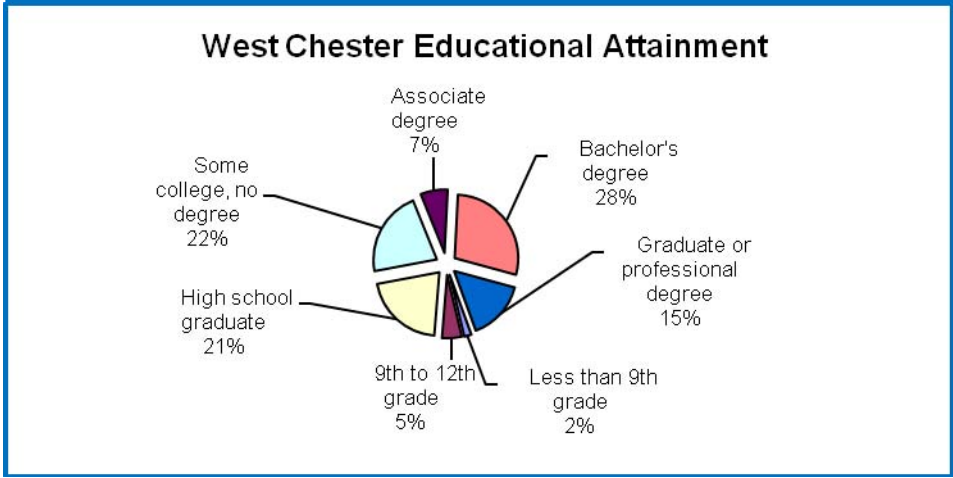

West Chester Township Demographics

Education

Educational Attainment

Educational Attainment	
Less than 9th grade	646
9th to 12th grade (no diploma)	1,771
High school graduate (includes equivalency)	7,329
Some college, no degree	7,704
Associate degree	2,443
Bachelor's degree	10,036
Graduate or professional degree	5,371
% High school graduate or higher	93.2%
% Bachelor's degree or higher	43.6%

Over 75% of the population 25 and older has some college; an associate degree, a bachelor's degree, a graduate degree, or a professional degree.

Source: U.S. Census Bureau, Census 2000