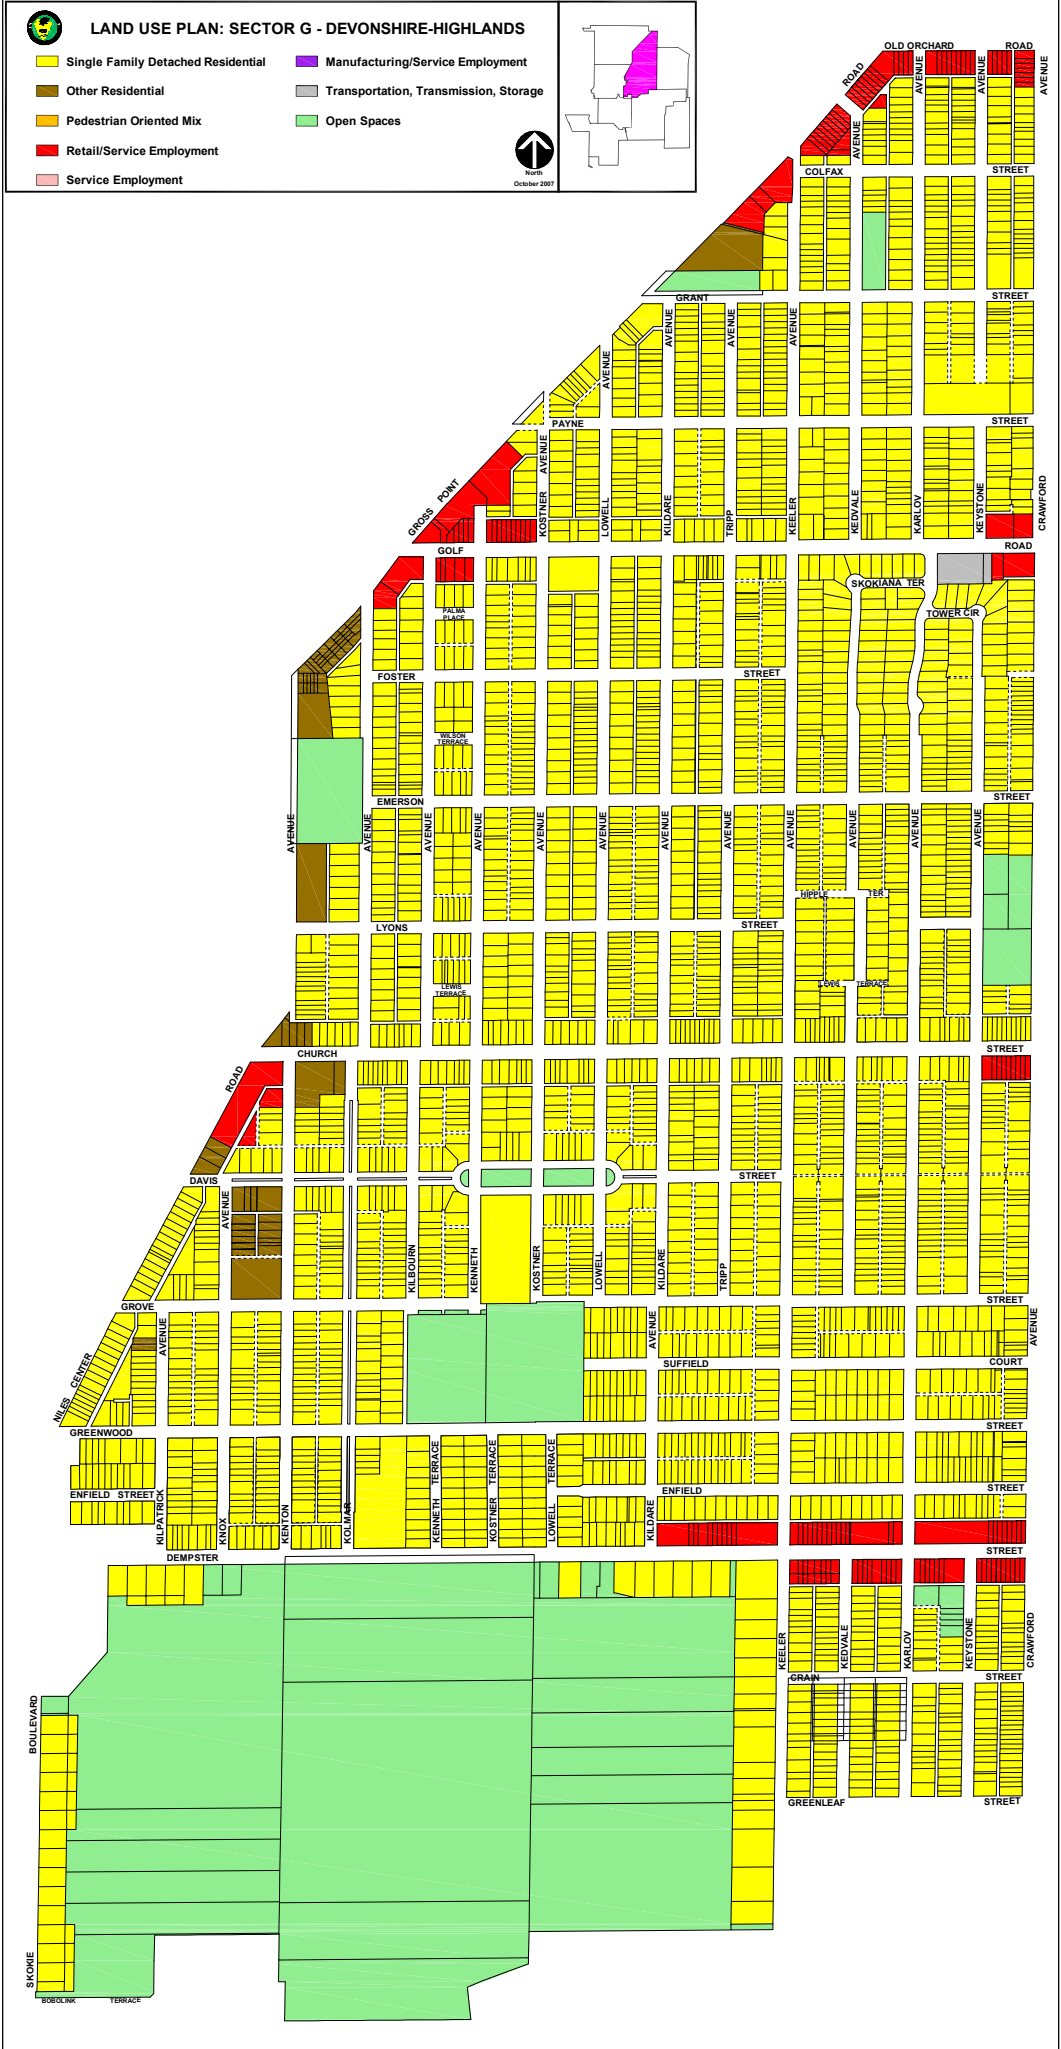

# LAND USE PLAN: SECTOR G - DEVONSHIRE-HIGHLANDS

- Single Family Detached Residential
- Manufacturing/Service Employment
- Other Residential
- Transportation, Transmission, Storage
- Pedestrian Oriented Mix
- Retail/Service Employment
- Service Employment
- Open Spaces