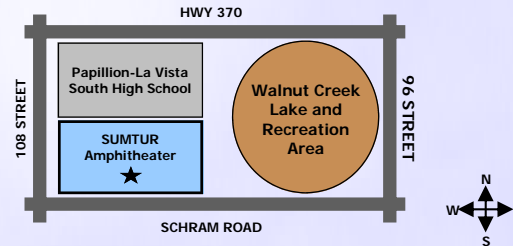

LOCATION

MAP

Sumtur Amphitheater is located off of 108 Street and HWY 370 in Papillion, Nebraska just south of Papillion—La Vista South High School.

DIRECTIONS

From Interstate 480– Travel South on 84 Street via Exit 448 toward Ralston/La Vista/Papillion. Turn West onto HWY 370. Turn South onto 108 Street. Sumtur Amphitheater is located on the East side of South 108 Street.