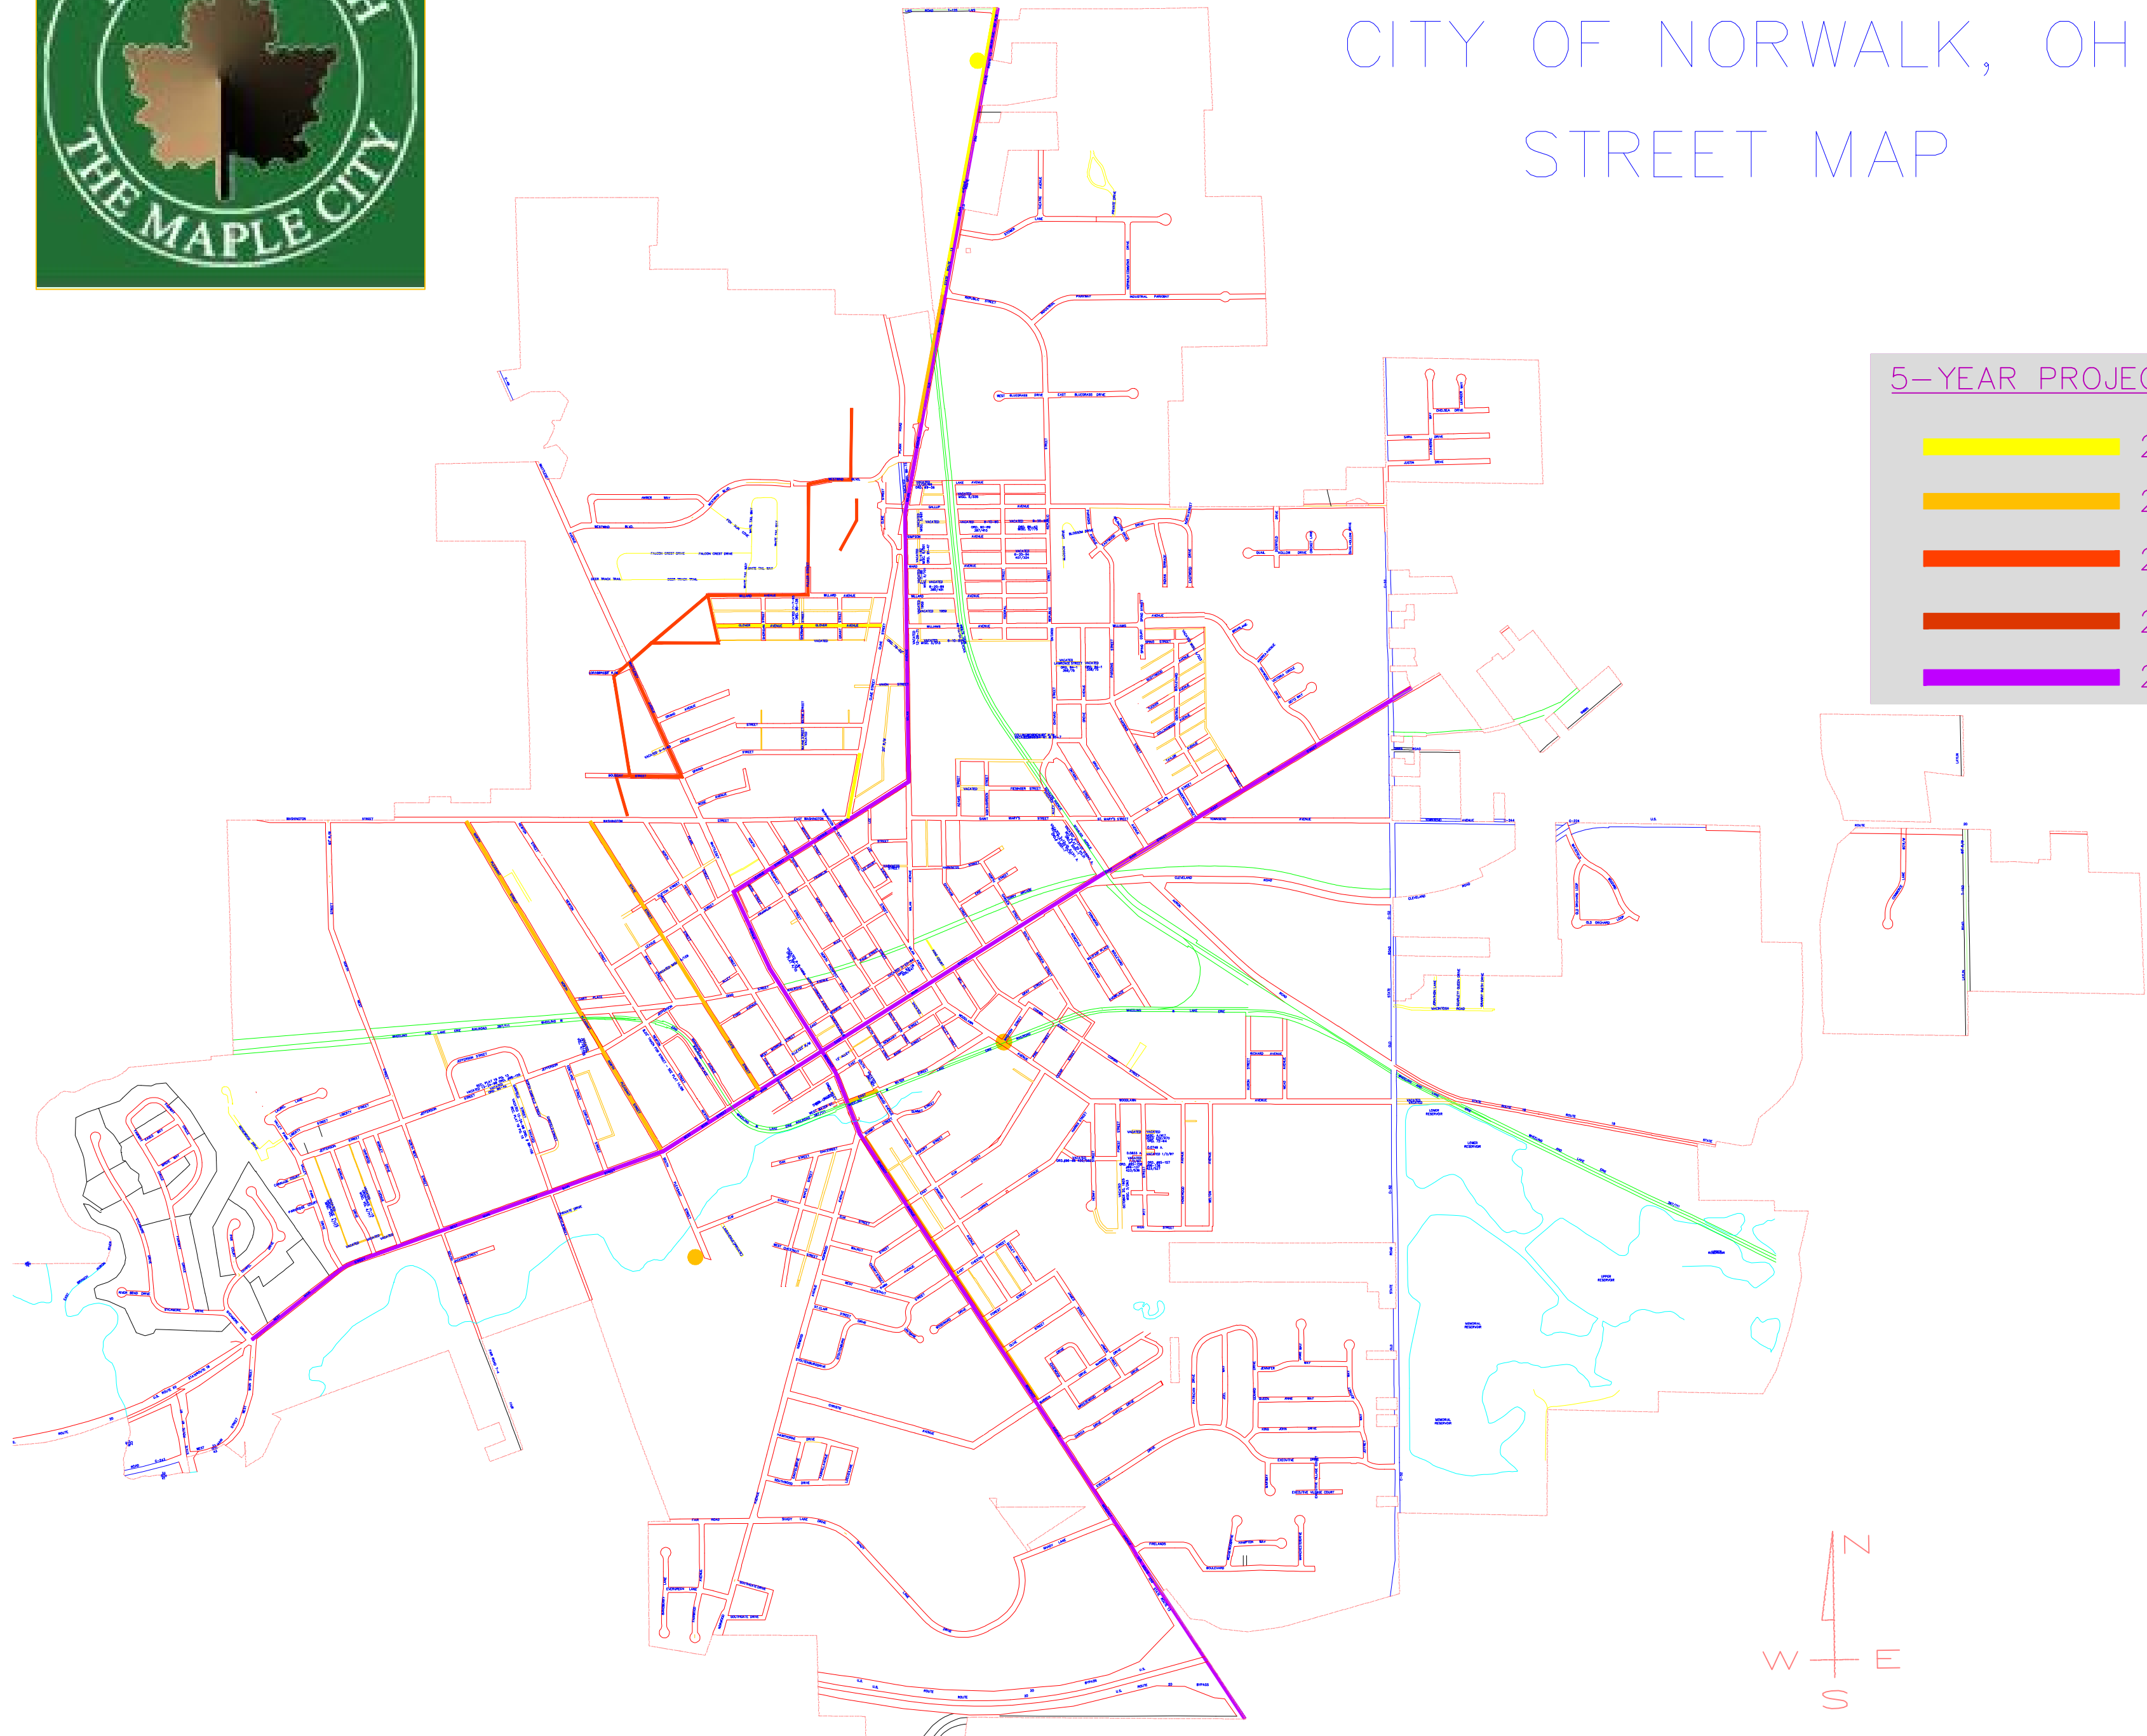

2008
CITY OF NORWALK, OH
STREET MAP

5-YEAR PROJECT LIST

Yellow	2009
Orange	2010
Red	2011
Dark Red	2012
Purple	2013