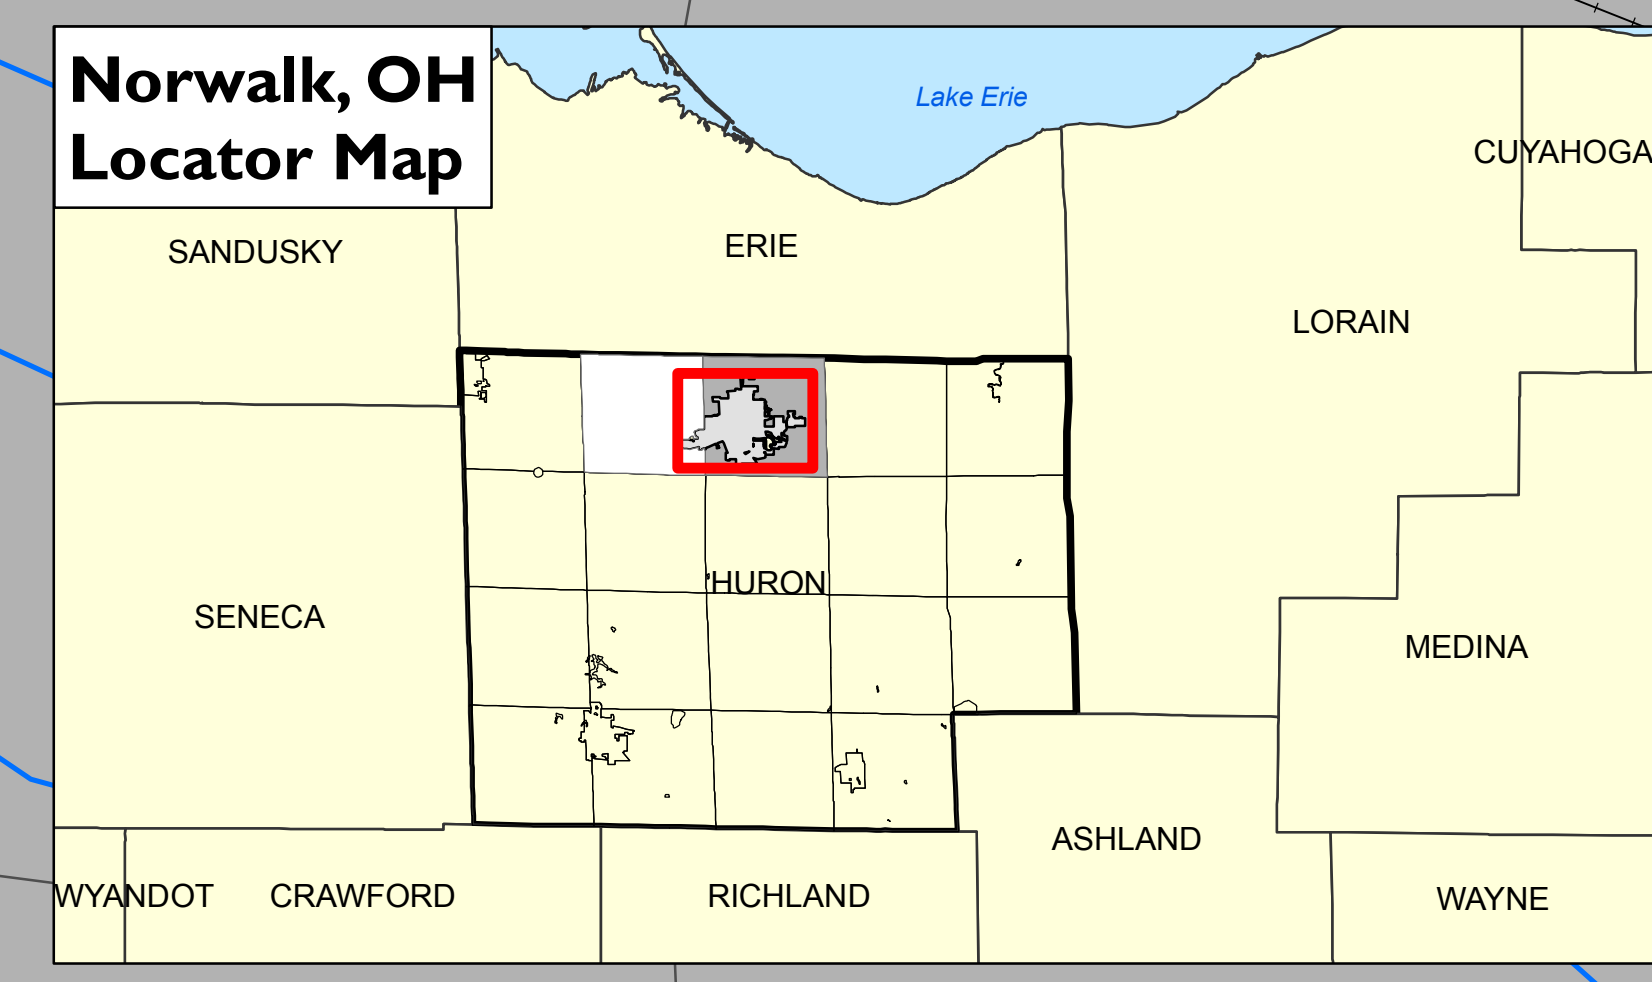

City of NORWALK

TRAILS

-  Existing Memorial Park Path
-  NCIT, West - Existing
-  NCIT, East - Future
-  1) NCIT, West - Downtown Extension
-  2) N&W, North Side Business
-  3) NCIT - N&W North Side Connection
-  4) N&W - Memorial Park Connection
-  5) South Side Loop
-  6) East Side - NCIT Connection
-  7) Norwalk Creek Greenway

LORAIN COUNTY METRO PARKS
 12882 Diagonal Road
 LaGrange, OH 44050
 440-458-5121
 Created on 7/22/05 ALG
 Source: Magic 2001 CD