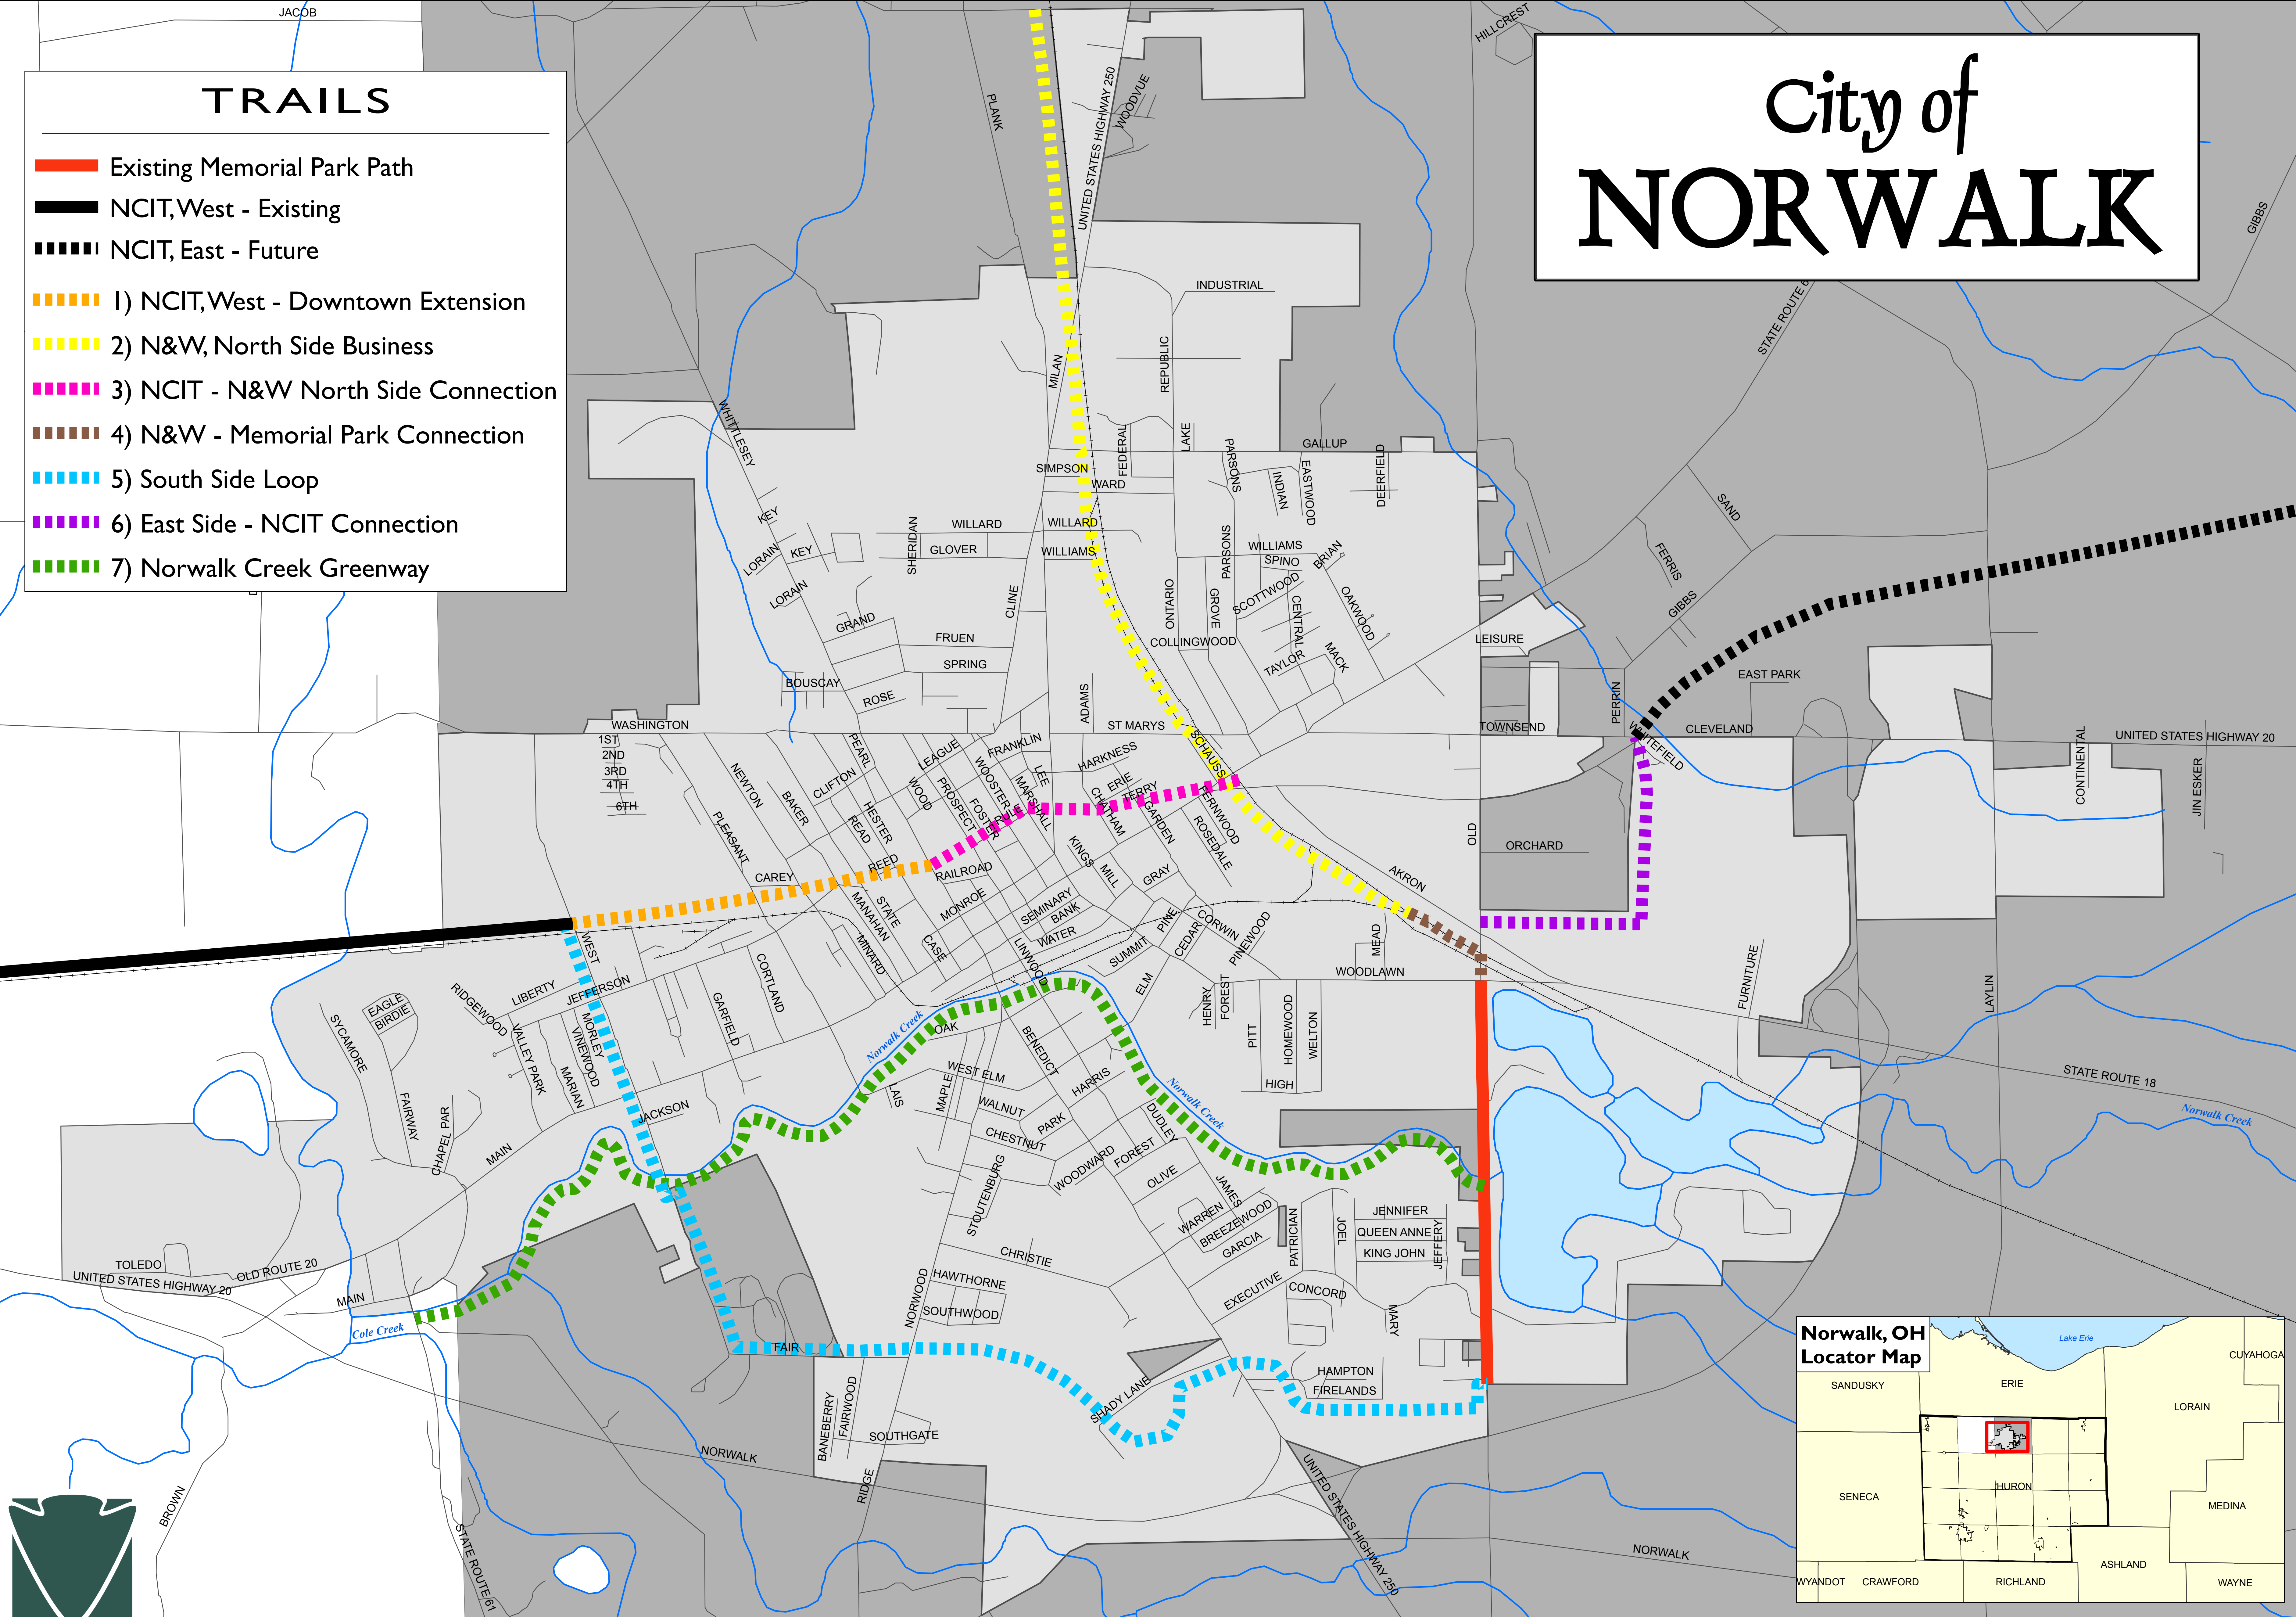

City of NORWALK

TRAILS

-  Existing Memorial Park Path
-  NCIT, West - Existing
-  NCIT, East - Future
-  1) NCIT, West - Downtown Extension
-  2) N&W, North Side Business
-  3) NCIT - N&W North Side Connection
-  4) N&W - Memorial Park Connection
-  5) South Side Loop
-  6) East Side - NCIT Connection
-  7) Norwalk Creek Greenway

LORAIN COUNTY METRO PARKS
 12882 Diagonal Road
 LaGrange, OH 44050
 440-458-5121
 Created on 7/22/05 ALG
 Source: Magic 2001 CD