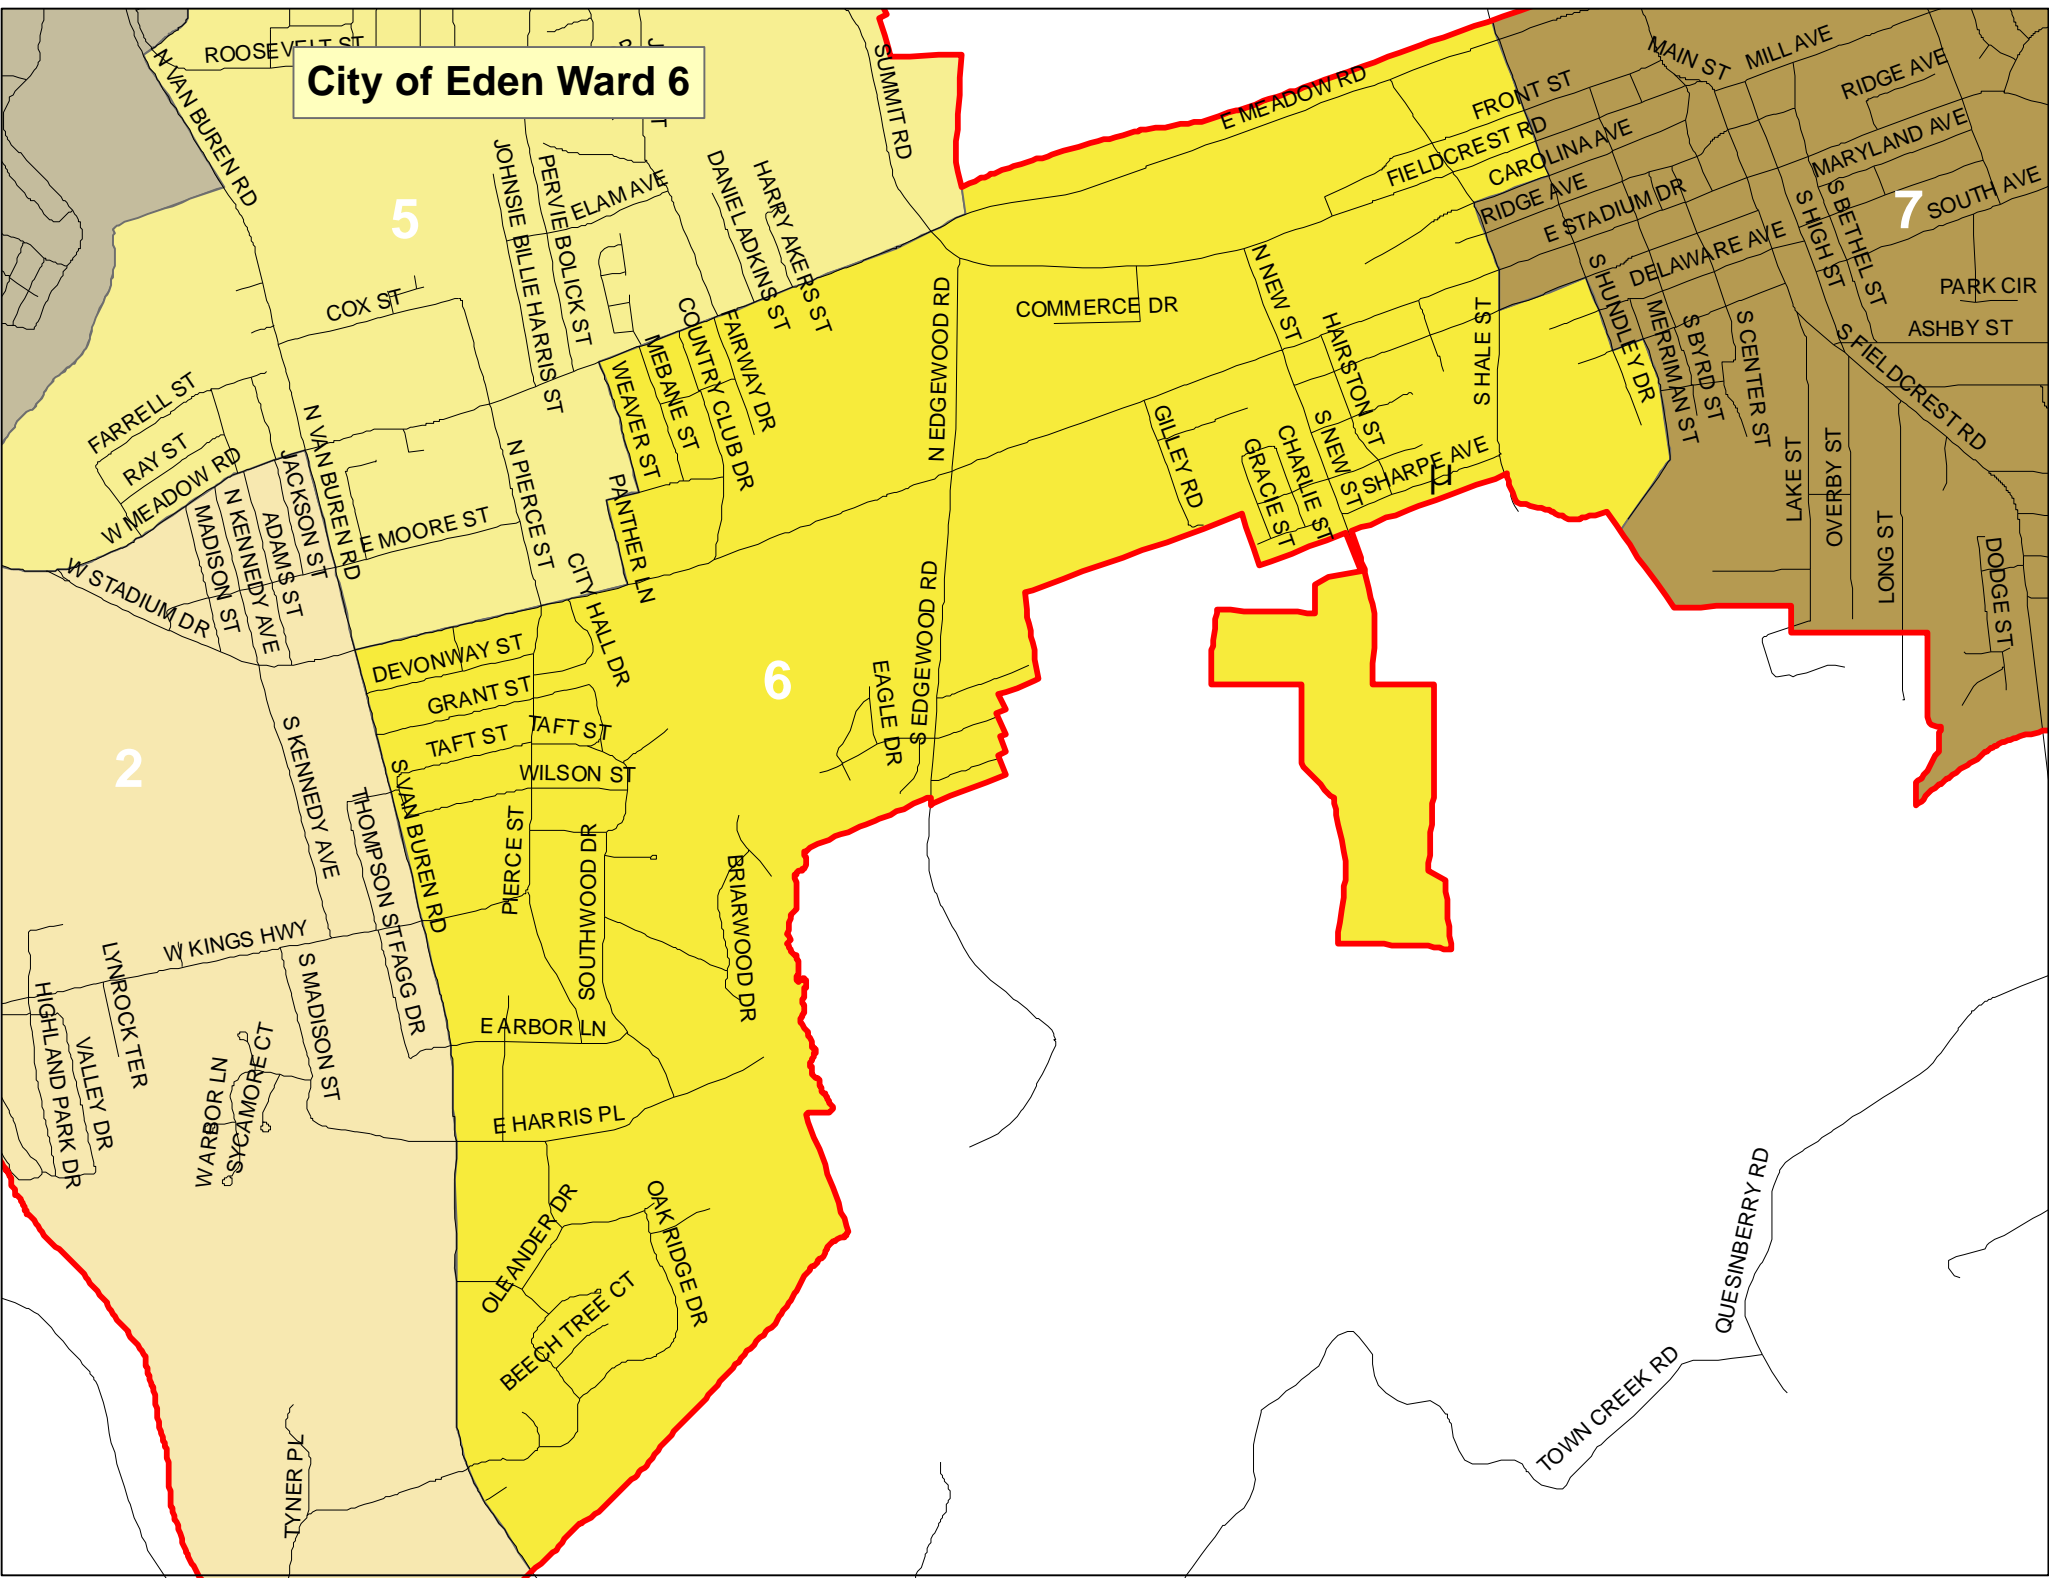

City of Eden Ward 6

2

5

6

7

ROOSEVELT ST
N VAN BUREN RD
COX ST
FARRELL ST
RAY ST
W MEADOW RD
W STADIUM DR
W KINGS HWY
VALLEY DR
HIGHLAND PARK DR
W ARBOR LN
SYCAMORE CT
TYNER PL
S MADISON ST
JACKSON ST
ADAMS ST
N KENNEDY AVE
S KENNEDY AVE
N VAN BUREN RD
E MOORE ST
THOMPSON ST
FAGG DR
S VAN BUREN RD
E ARBOR LN
E HARRIS PL

JOHNIE BILLIE HARRIS ST
PERVIE BOLICK ST
ELAM AVE
DANIEL ADKINS ST
HARRY AKERS ST
FAIRWAY DR
COUNTRY CLUB DR
WEAVER ST
WEBBANE ST
PANTHER LN
CITY HALL DR
DEVONWAY ST
GRANT ST
TAFT ST
WILSON ST
PIERCE ST
SOUTHWOOD DR
BRIARWOOD DR
OLE ANDER DR
BEECH TREE CT
OAK RIDGE DR

SUMMIT RD
N EDGEWOOD RD
COMMERCCE DR
N NEW ST
GILLEY RD
E MEADOW RD
N EDGEWOOD RD
EAGLE DR
EDGEWOOD RD

FRONT ST
FIELDCREST RD
CAROLINA AVE
RIDGE AVE
E STADIUM DR
DELAWARE AVE
S HUNDLEY DR
MERRIMAN ST
S CENTER ST
LAKE ST
OVERBY ST
LONG ST
DODGE ST
TOWN CREEK RD
QUESINBERRY RD
MAIN ST
MILL AVE
RIDGE AVE
MARYLAND AVE
S BETH ST
S SHIGHT ST
S BETHEL ST
SOUTH AVE
PARK CIR
ASHBY ST
S FIELDCREST RD