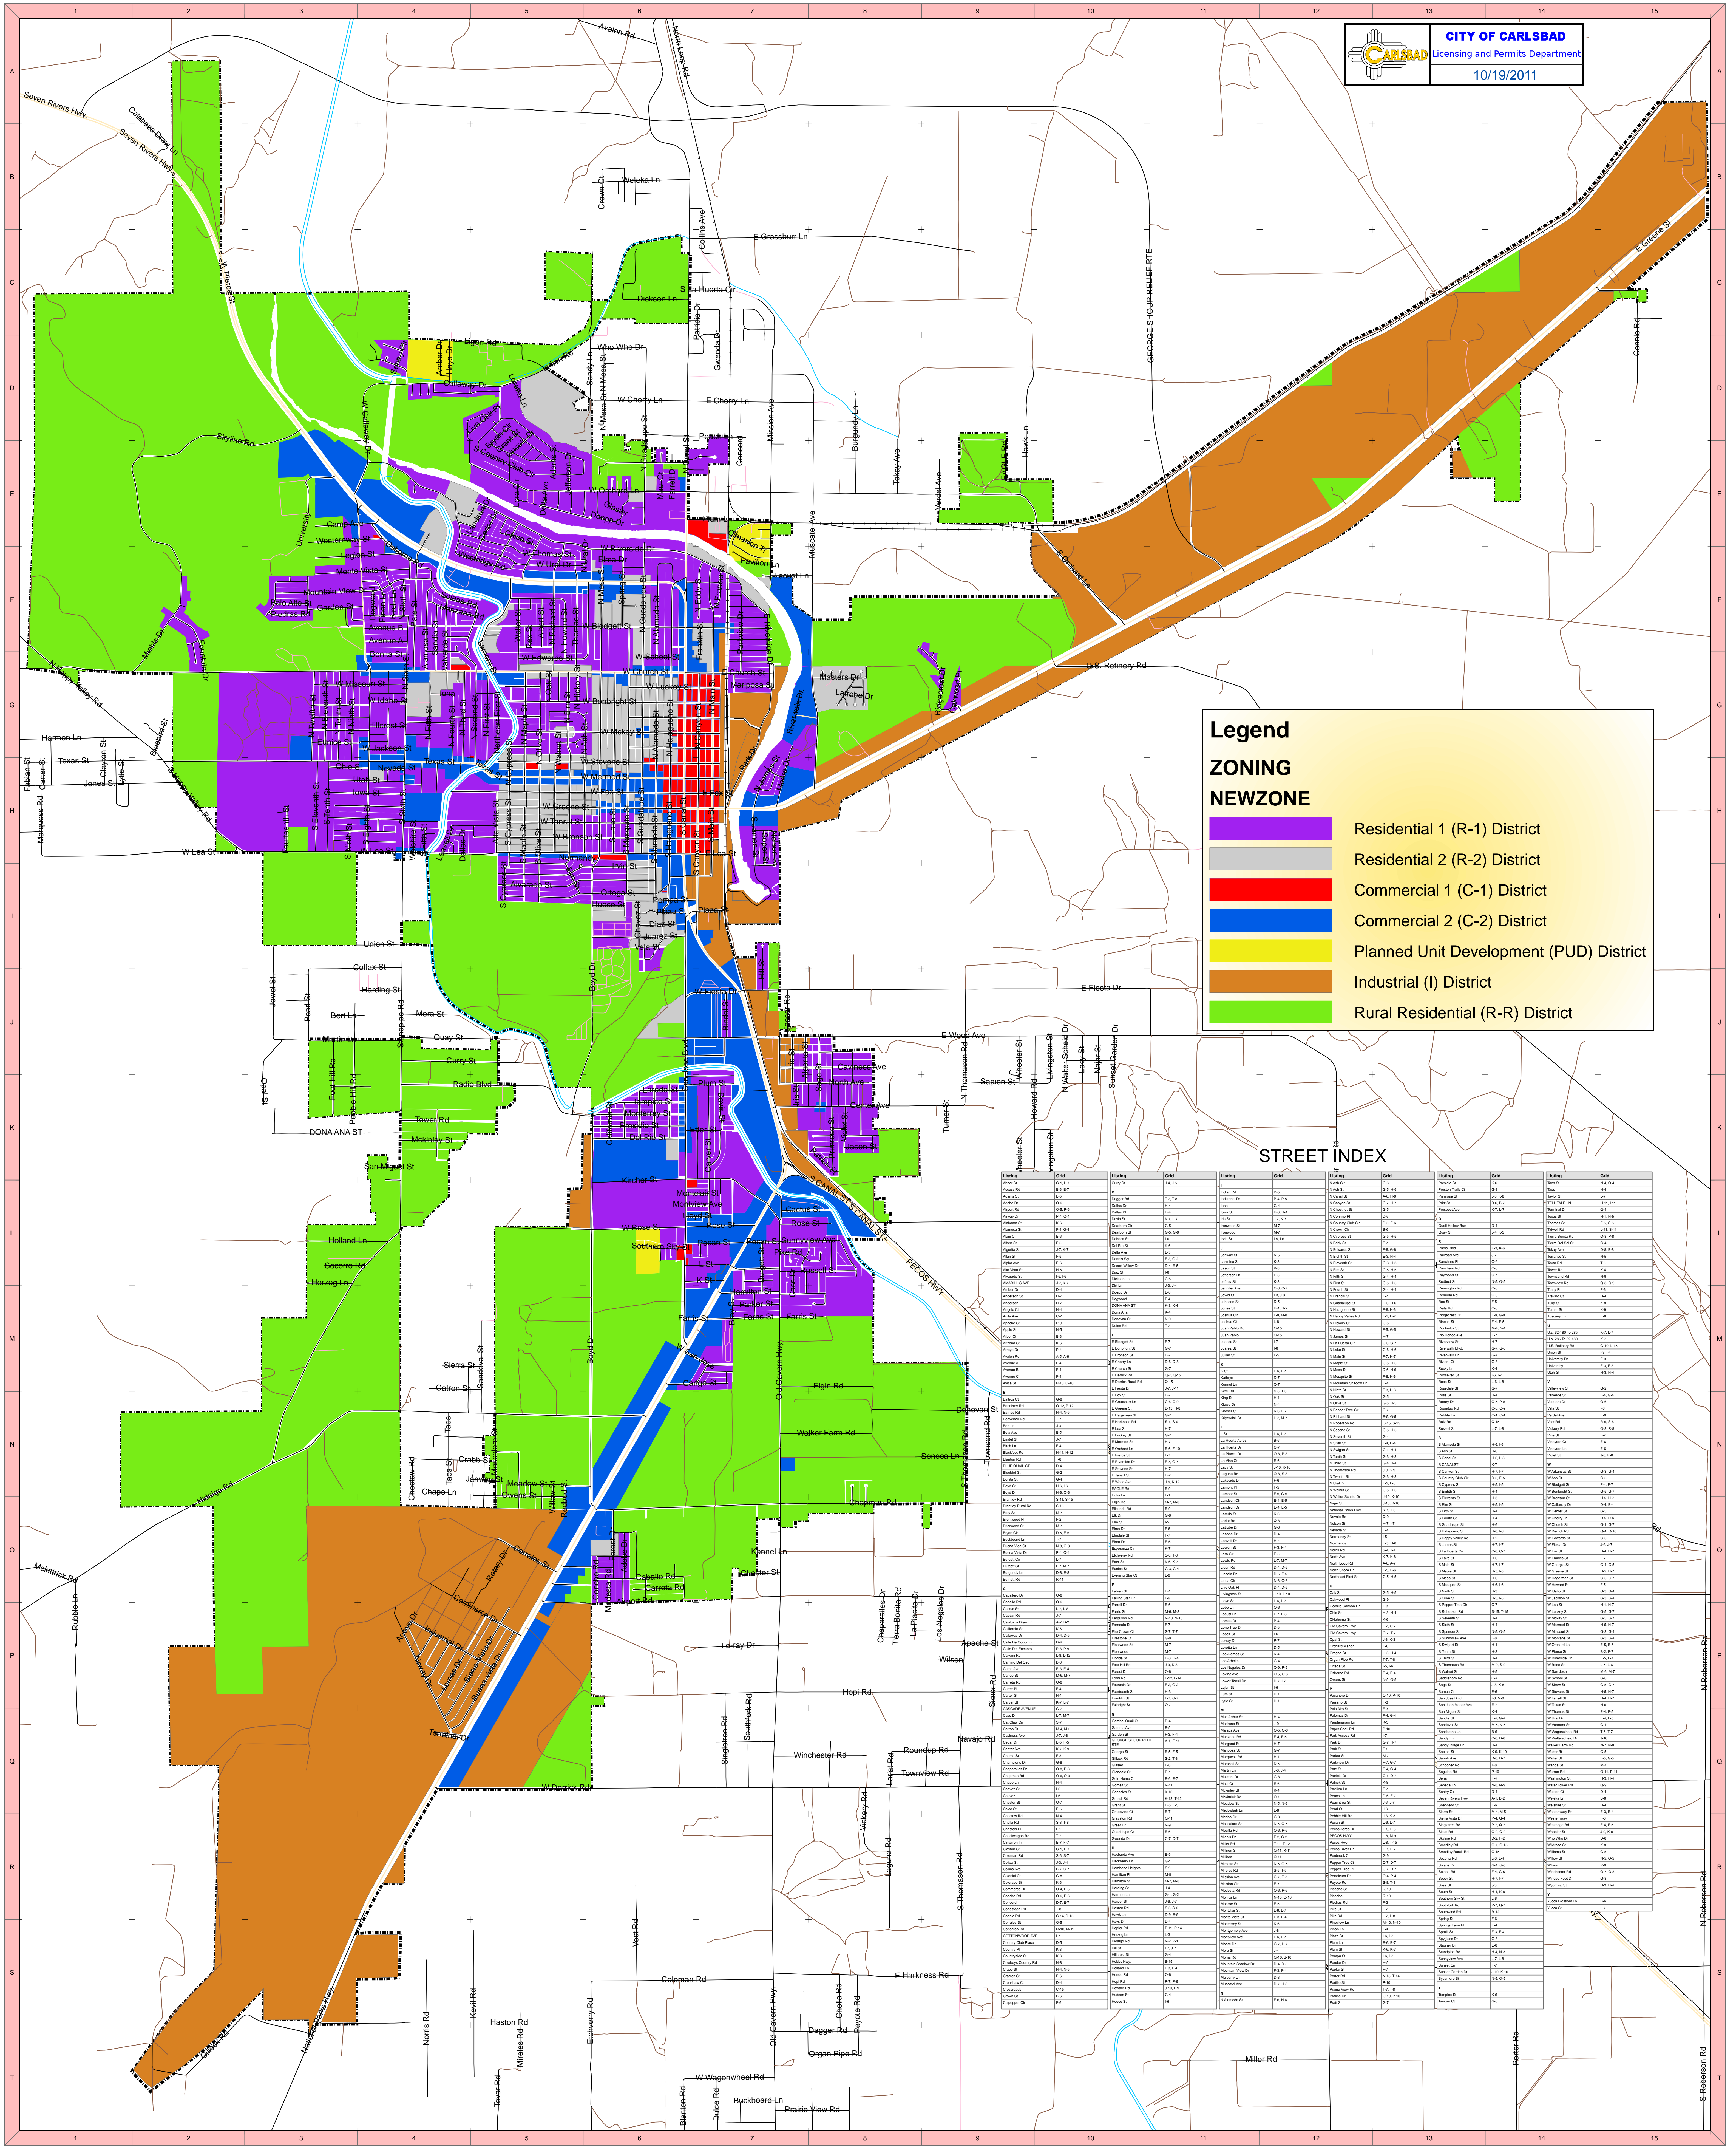

CITY OF CARLSBAD NEW MEXICO

OFFICIAL ZONING MAP

0 2,500 5,000 10,000 Feet

CITY OF CARLSBAD
Licensing and Permits Department
10/19/2011

Legend

ZONING

- Residential 1 (R-1) District
- Residential 2 (R-2) District
- Commercial 1 (C-1) District
- Commercial 2 (C-2) District
- Planned Unit Development (PUD) District
- Industrial (I) District
- Rural Residential (R-R) District

STREET INDEX

Block	Start	End	Block	Start	End	Block	Start	End	Block	Start	End	Block	Start	End
1000	1000	1000	1000	1000	1000	1000	1000	1000	1000	1000	1000	1000	1000	1000