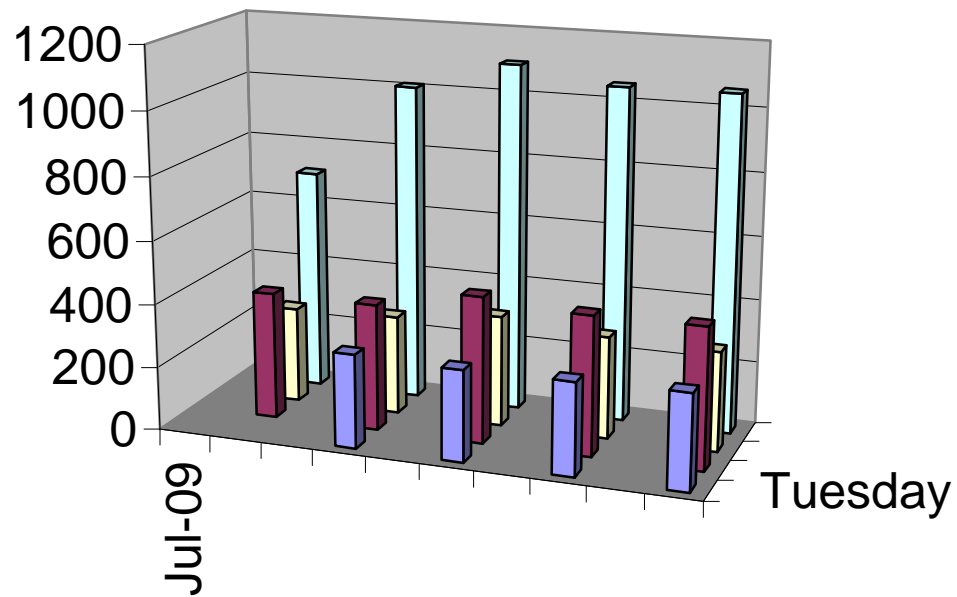

Recycling information	Tuesday	Wednesday	Thursday	Total Homes
Jul-09				
Week 1		402	304	706
Week 2	296	401	313	1010
Week 3	289	463	350	1102
Week 4	292	441	323	1056
Week 5	300	444	315	1059
Monthly tonnage	65.39			
Pounds	130,780		Total homes	4933