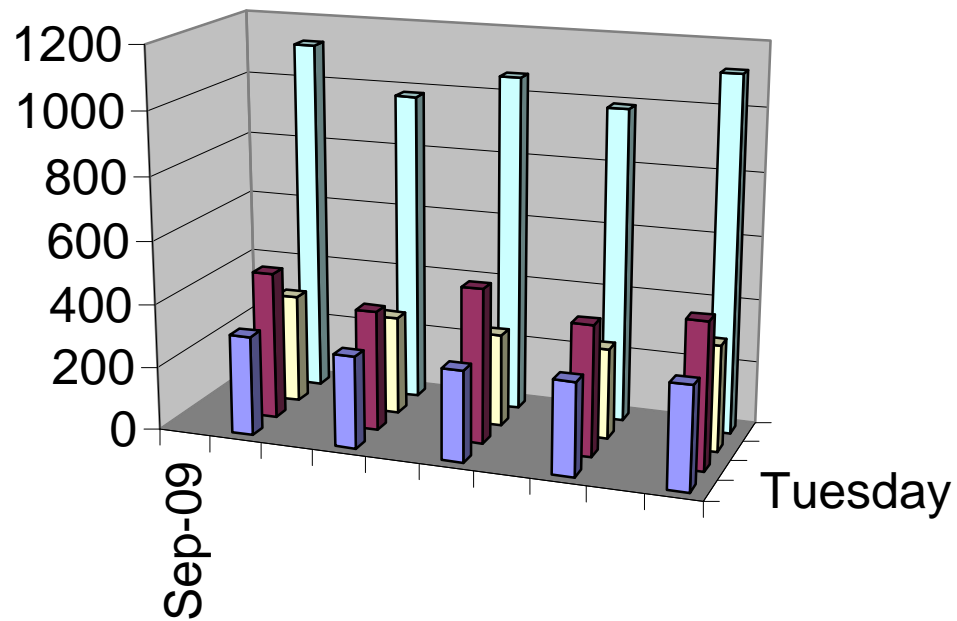

Recycling information	Tuesday	Wednesday	Thursday	Total Homes
Sep-09				
Week 1	314	466	343	1123
Week 2	290	380	310	980
Week 3	286	487	291	1064
Week 4	292	412	285	989
Week 5	323	460	335	1118
Monthly tonnage	66.90			
Pounds	133,800		Total homes	5274