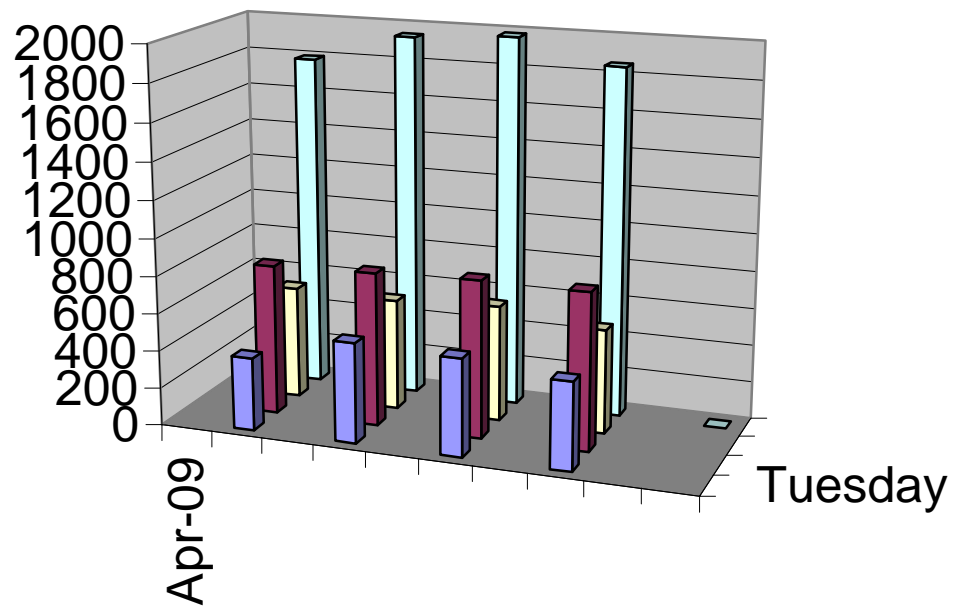

Recycling information	Tuesday	Wednesday	Thursday	Total Homes
Apr-09				
Week 1	388	803	602	1793
Week 2	534	819	593	1946
Week 3	519	839	621	1979
Week 4	466	838	555	1859
Week 5				0
Monthly tonnage	57.79			
Pounds	115,580		Total homes	7577

	Apr-09	Week 1	Week 2	Week 3	Week 4	Week 5
<span style="color: blue;">■</span> Tuesday		388	534	519	466	
<span style="color: maroon;">■</span> Wednesday		803	819	839	838	
<span style="color: yellow;">■</span> Thursday		602	593	621	555	
<span style="color: cyan;">■</span> Total Homes		1793	1946	1979	1859	0