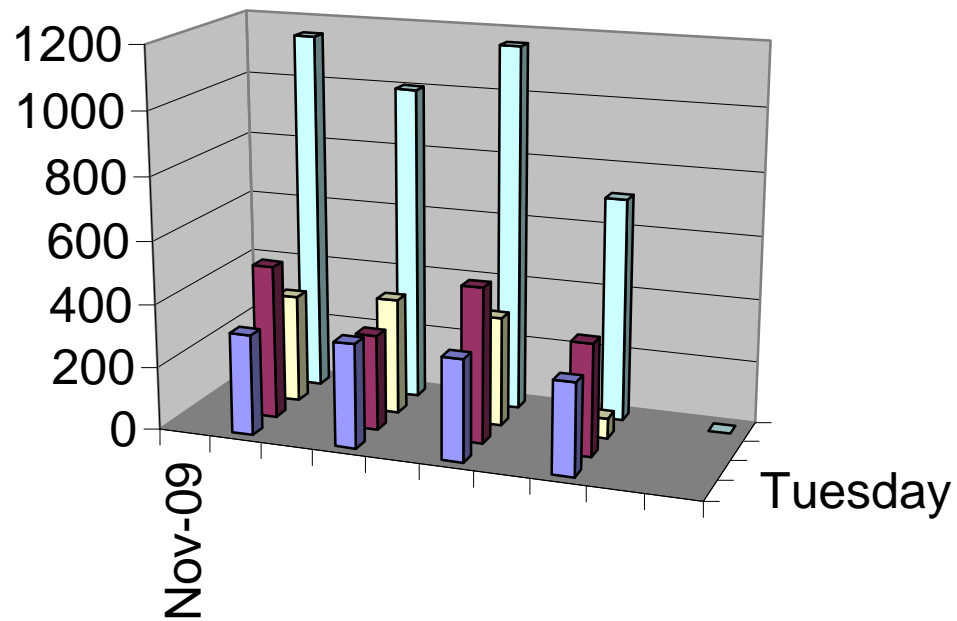

Recycling information	Tuesday	Wednesday	Thursday	Total Homes
Nov-09				
Week 1	319	488	344	1151
Week 2	330	304	368	1002
Week 3	322	491	346	1159
Week 4	291	355	64	710
Week 5				0
Monthly tonnage	57.68			
Pounds	115,360		Total homes	4022