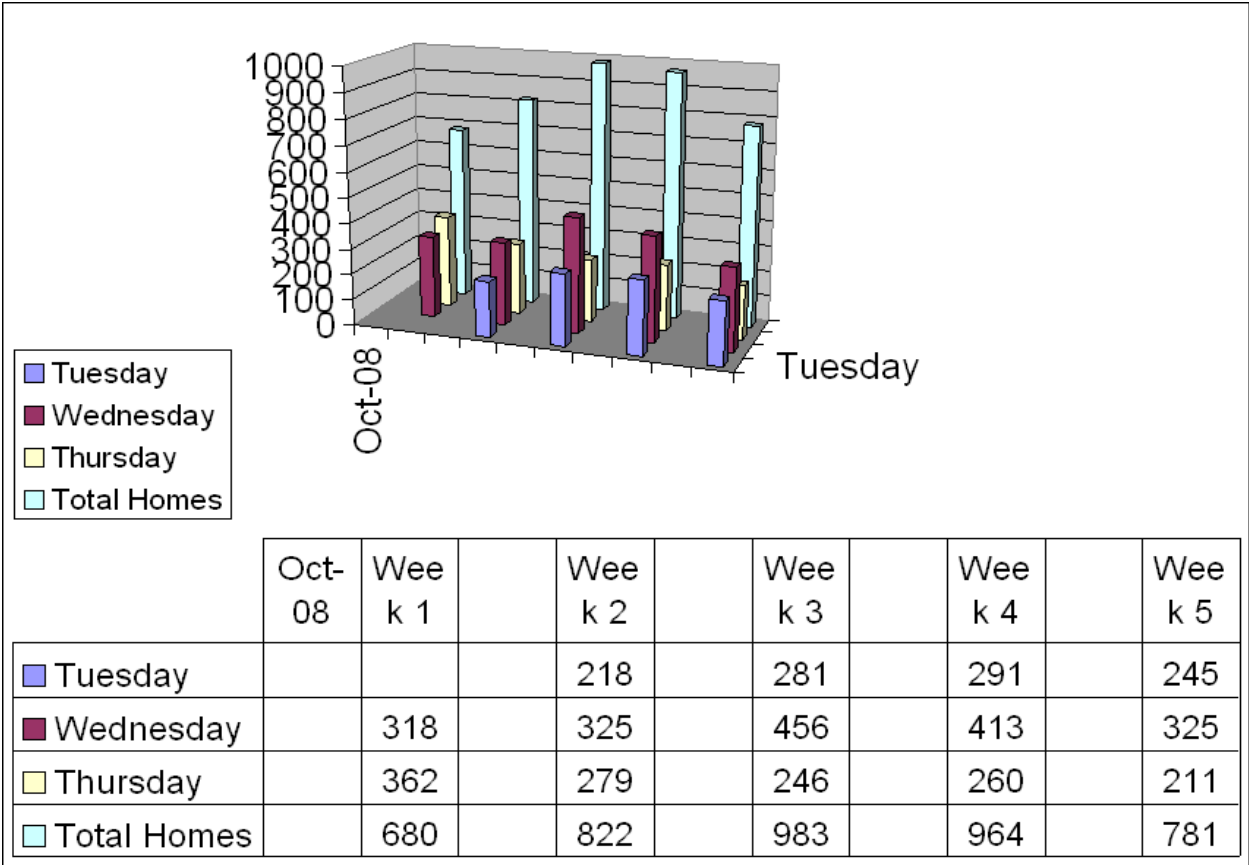

The recycle is going well and we have been very busy with route, the recycle has bounced back form the storm and is back to normal statues. We will have the new low cab ford here next month and will be using it full time.

Recycling information	Tuesday	Wednesday	Thursday	Total Homes
Oct-08				
Week 1		318	362	680
Week 2	218	325	279	822
Week 3	281	456	246	983
Week 4	291	413	260	964
Week 5	245	325	211	781
Monthly tonnage	69.34			
Pounds	138,680		Total homes	4230