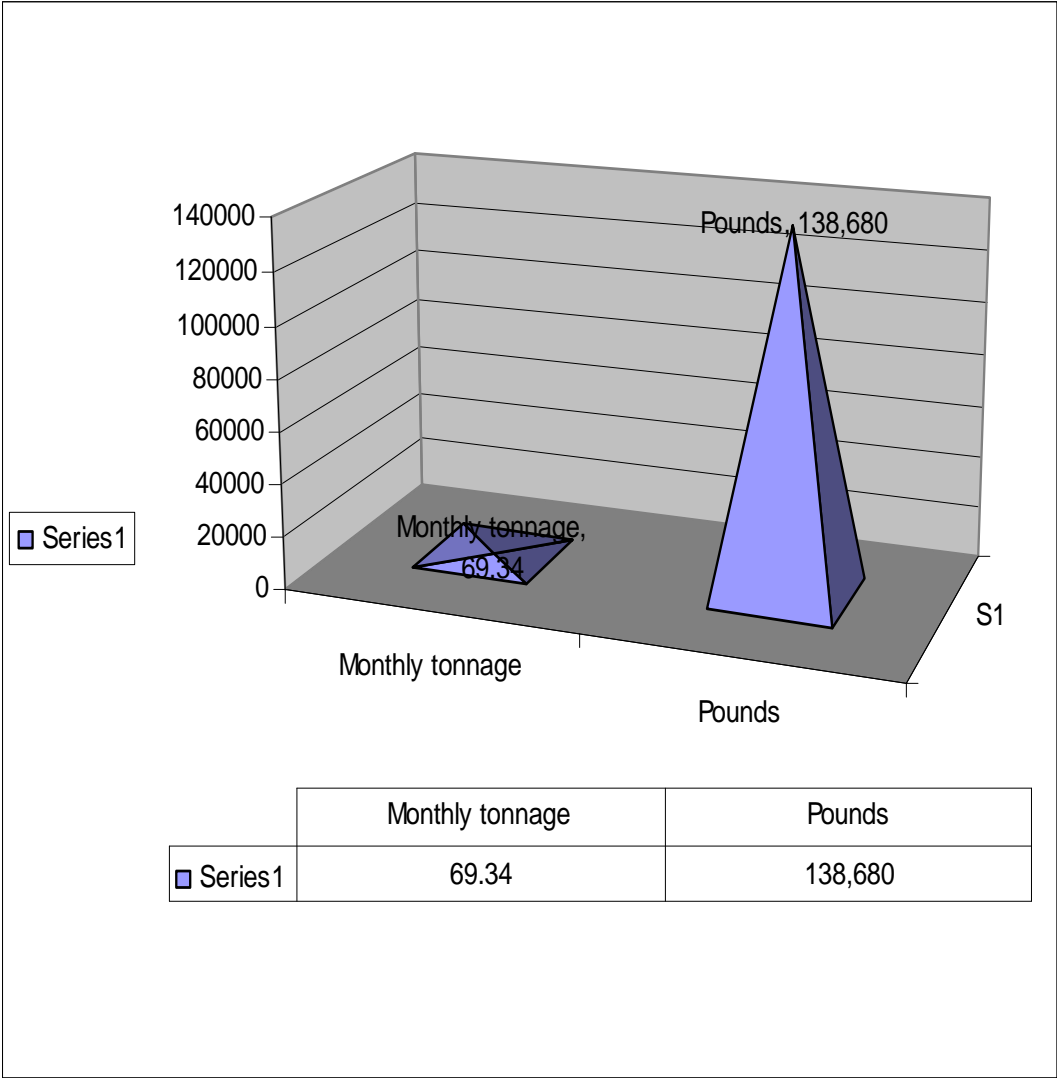

The recycle is going well and we have been very busy with route, the recycle has bounced back form the storm and is back to normal statues. We will have the new low cab ford here next month and will be using it full time.

Recycling information	Tuesday	Wednesday	Thursday	Total Homes
Oct-08				
Week 1		318	362	680
Week 2	218	325	279	822
Week 3	281	456	246	983
Week 4	291	413	260	964
Week 5	245	325	211	781
Monthly tonnage	69.34			
Pounds	138,680		Total homes	4230