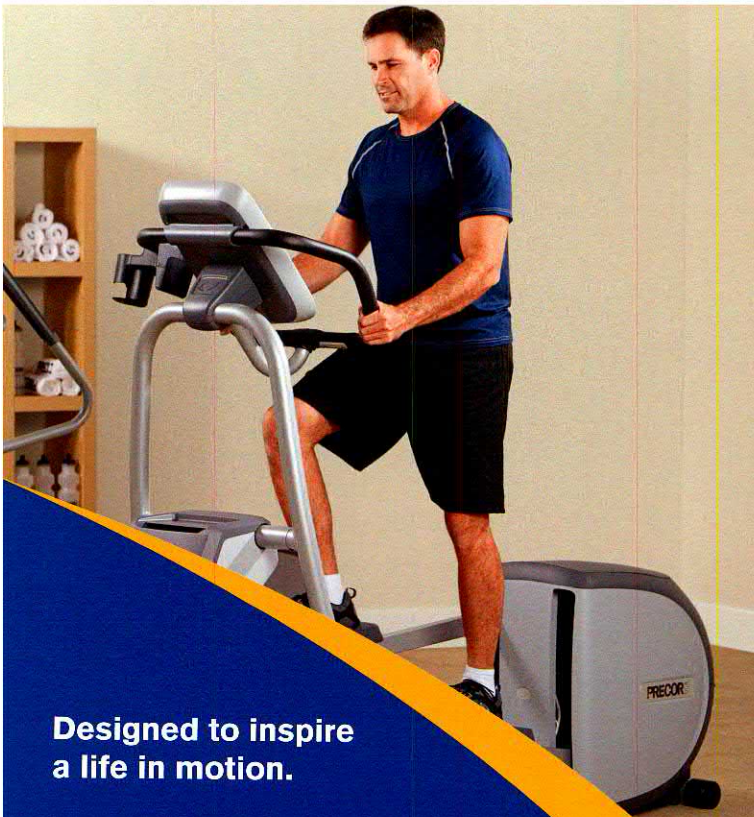

EFX®532i

Commercial Elliptical Fitness Crosstrainer™

Designed to inspire a life in motion.

Every aspect of our fitness equipment is made to mirror human movement – fluid, natural and familiar. Intuitive engineering and thoughtful design offer an invigorating workout that helps users keep moving. Arising from our heritage of providing quality fitness solutions that work, Precor fitness equipment keeps your users satisfied no matter what their goal. Precor inspires a life in motion.

Easy to use.

Precor products are designed for ease-of-use with intuitive displays that help users get on and get going.

Designed for commercial facilities.

The 532i offers the benefits of a gym-quality workout in a compact footprint and affordable price that make it a perfect fit for hotels, apartment complexes, and office buildings.

Committed to excellence.

For over 25 years Precor has been a leader in the fitness industry, delivering breakthrough innovations and premium quality products for the home and club.